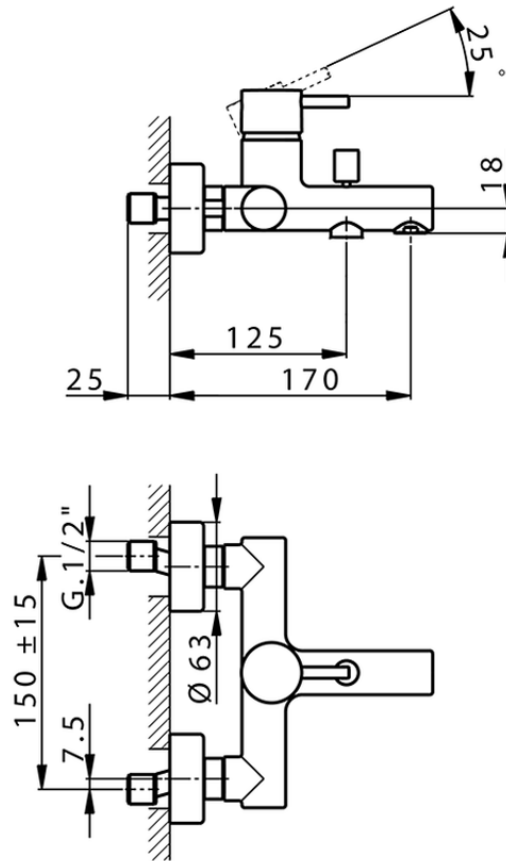

Single lever bath mixer NUOVA LESS_LN000130

LN000130

<https://en.cisal.it/single-lever-bath-mixer-nuova-less-ln000130>

2026-04-26