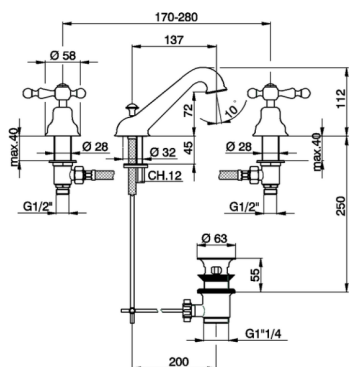

CHARACTERISTICS

2025-01-03