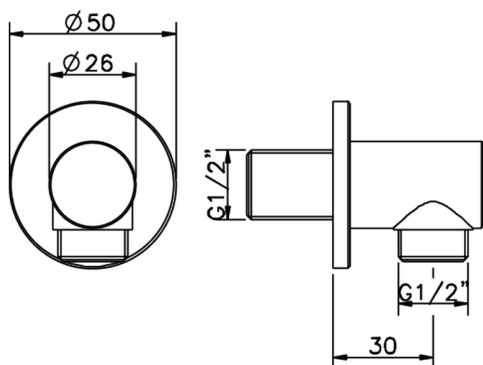

Elbow SHOWER_DS017330

MODEL **DS017330**

Elbow

AVAILABLE FINISHINGS

-  **21** 21 Chrome
-  **2P** 2P Rose Gold
-  **2Q** 2Q Black Titanium
-  **40** 40 Matt Black
-  **4Q** 4Q Matt White

CHARACTERISTICS

2026-06-05