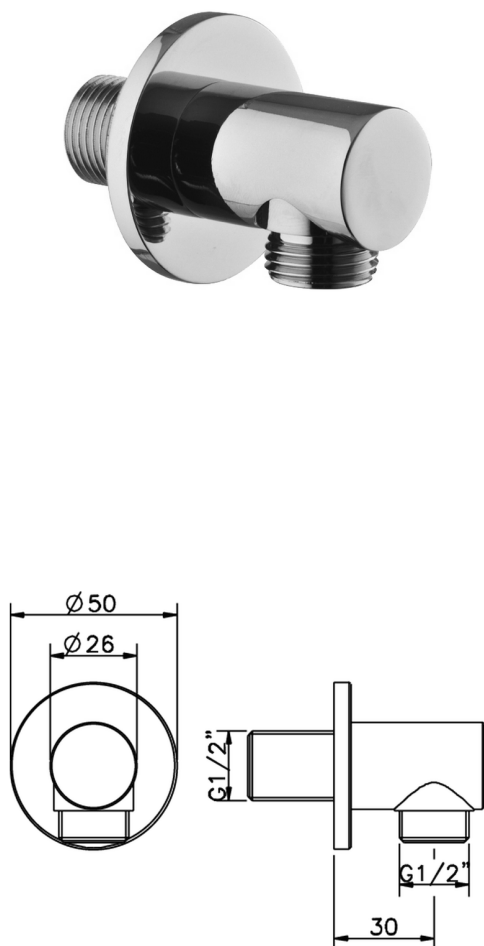

Elbow SHOWER_DS017330

MODEL **DS017330**

Elbow

AVAILABLE FINISHINGS

-  **21** 21 Chrome
-  **2P** 2P Rose Gold
-  **2Q** 2Q Black Titanium
-  **40** 40 Matt Black
-  **4Q** 4Q Matt White

CHARACTERISTICS

2026-05-15