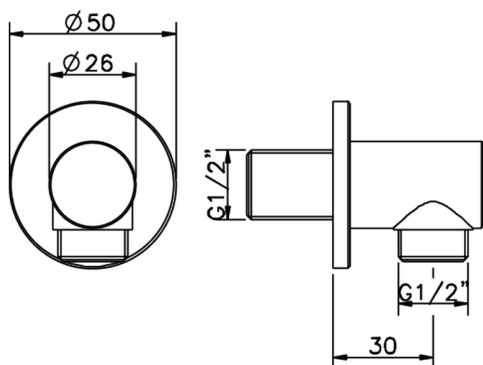

## Elbow SHOWER\_DS017330

MODEL **DS017330**

Elbow

AVAILABLE FINISHINGS

-  **21** 21 Chrome
-  **2P** 2P Rose Gold
-  **2Q** 2Q Black Titanium
-  **40** 40 Matt Black
-  **4Q** 4Q Matt White

CHARACTERISTICS