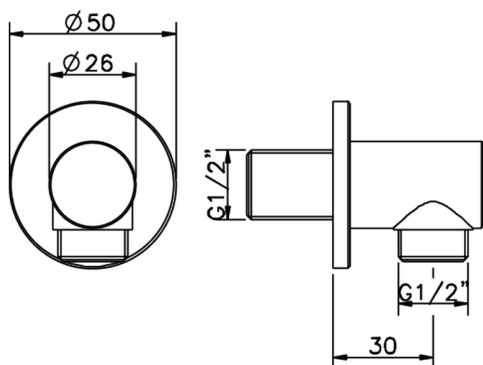

Elbow SHOWER_DS017330

MODEL **DS017330**

Elbow

AVAILABLE FINISHINGS

-  **21** 21 Chrome
-  **2P** 2P Rose Gold
-  **2Q** 2Q Black Titanium
-  **40** 40 Matt Black
-  **4Q** 4Q Matt White

CHARACTERISTICS

2026-04-24