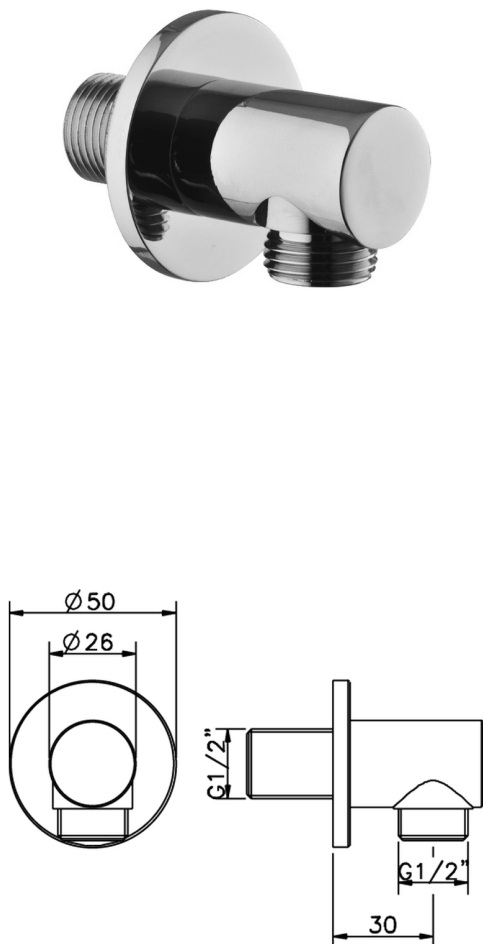

Elbow SHOWER_DS017330

MODEL **DS017330**

Elbow

AVAILABLE FINISHINGS

-  **21** 21 Chrome
-  **2P** 2P Rose Gold
-  **2Q** 2Q Black Titanium
-  **40** 40 Matt Black
-  **4Q** 4Q Matt White

CHARACTERISTICS

2026-04-04