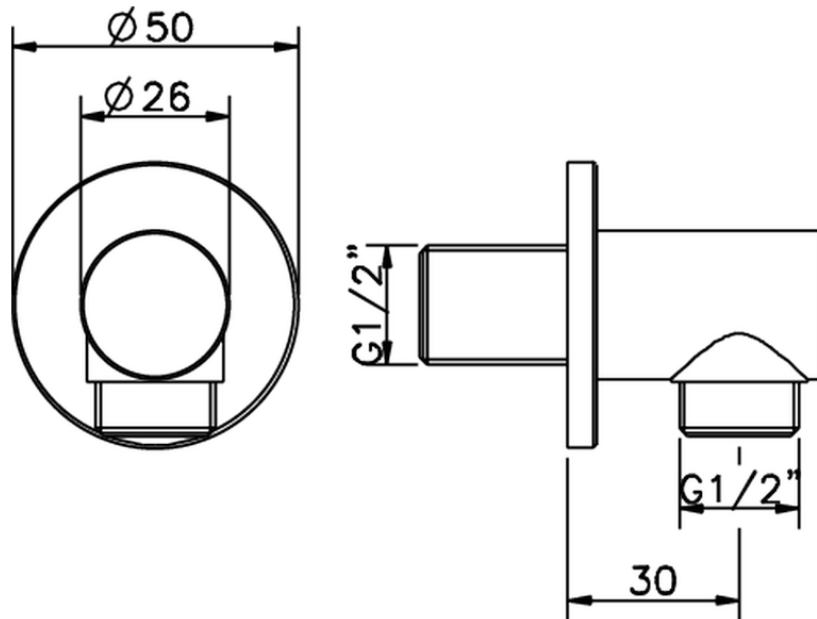

## Elbow SHOWER\_DS017330

DS017330

<https://en.cisal.it/elbow-shower-ds017330>

2026-04-04