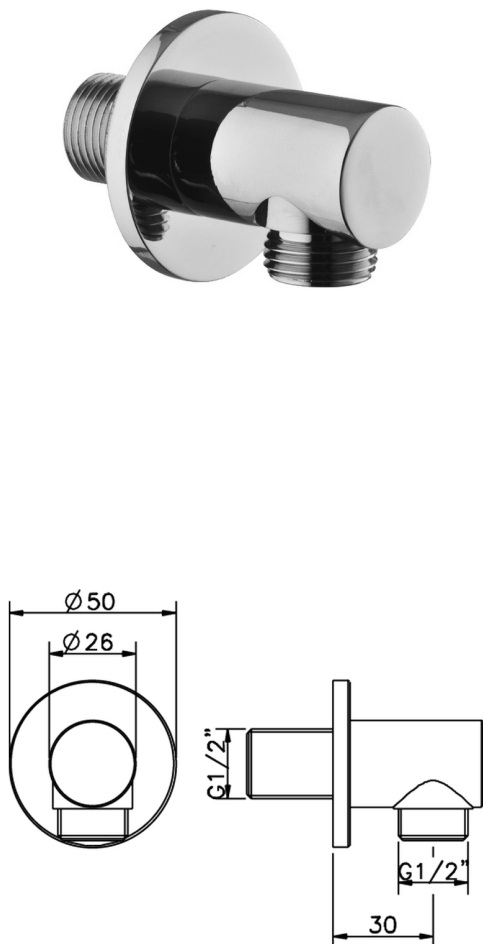

Elbow SHOWER_DS017330

MODEL **DS017330**

Elbow

AVAILABLE FINISHINGS

-  **21** 21 Chrome
-  **2P** 2P Rose Gold
-  **2Q** 2Q Black Titanium
-  **40** 40 Matt Black
-  **4Q** 4Q Matt White

CHARACTERISTICS

2026-04-24