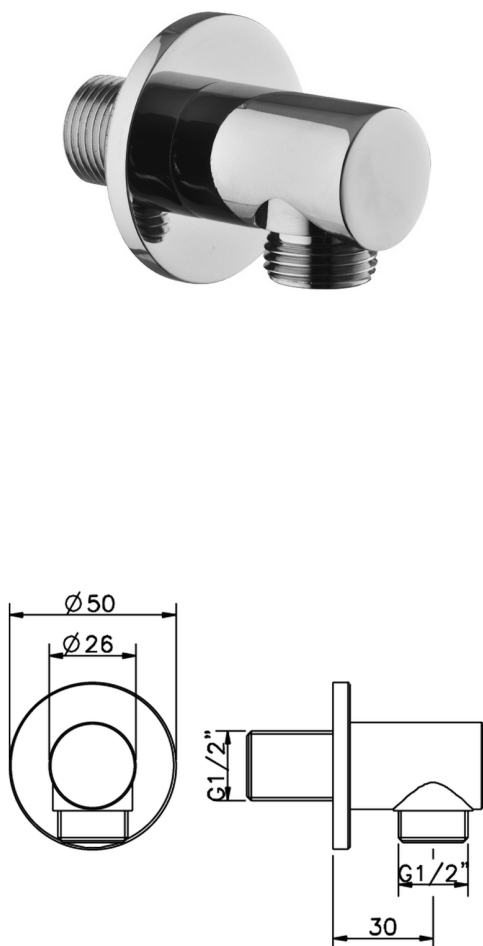

Elbow SHOWER_DS017330

MODEL **DS017330**

Elbow

AVAILABLE FINISHINGS

-  **21** 21 Chrome
-  **2P** 2P Rose Gold
-  **2Q** 2Q Black Titanium
-  **40** 40 Matt Black
-  **4Q** 4Q Matt White

CHARACTERISTICS

2026-06-04