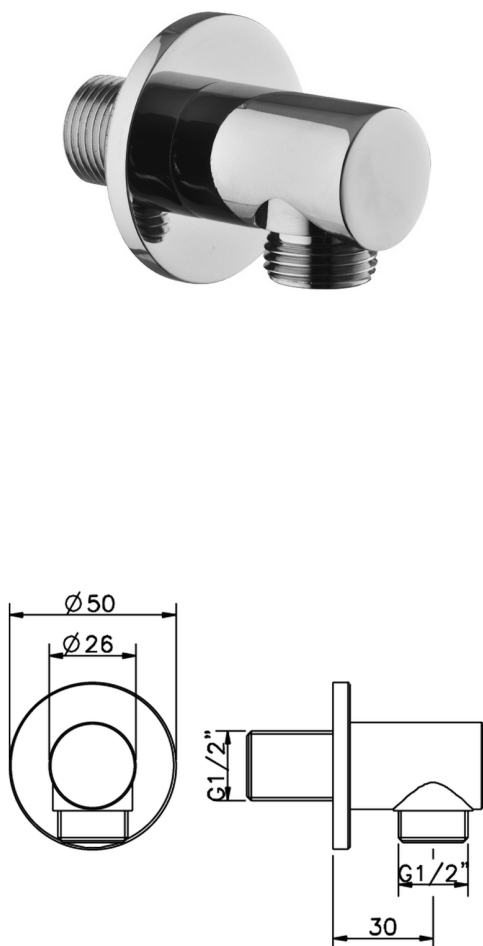

Elbow SHOWER_DS017330

MODEL **DS017330**

Elbow

AVAILABLE FINISHINGS

-  **21** 21 Chrome
-  **2P** 2P Rose Gold
-  **2Q** 2Q Black Titanium
-  **40** 40 Matt Black
-  **4Q** 4Q Matt White

CHARACTERISTICS

2026-06-13