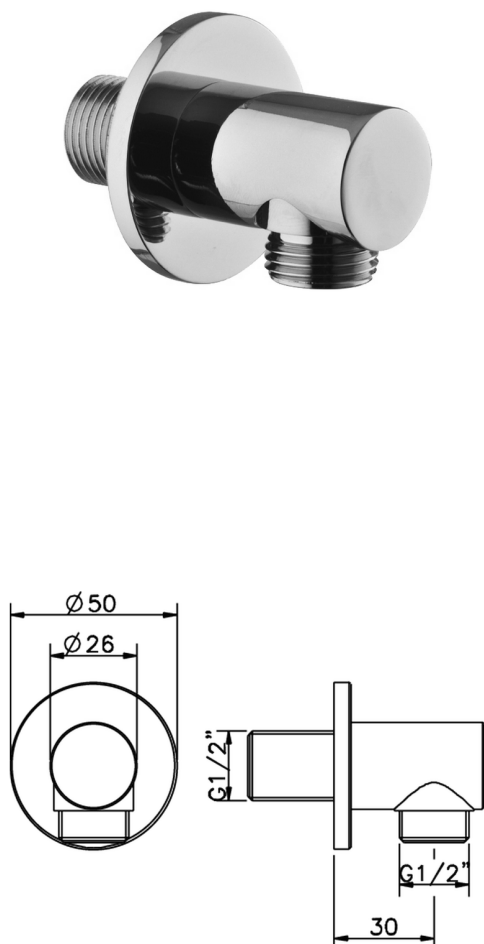

Elbow SHOWER_DS017330

MODEL **DS017330**

Elbow

AVAILABLE FINISHINGS

-  **21** 21 Chrome
-  **2P** 2P Rose Gold
-  **2Q** 2Q Black Titanium
-  **40** 40 Matt Black
-  **4Q** 4Q Matt White

CHARACTERISTICS

2026-06-09