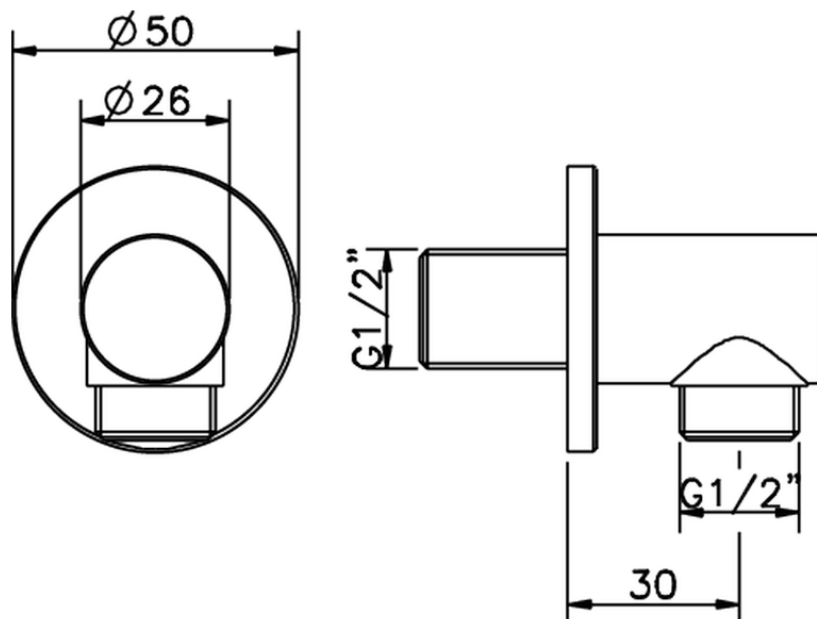

Elbow SHOWER_DS017330

DS017330

<https://en.cisal.it/elbow-shower-ds017330>

2026-04-04