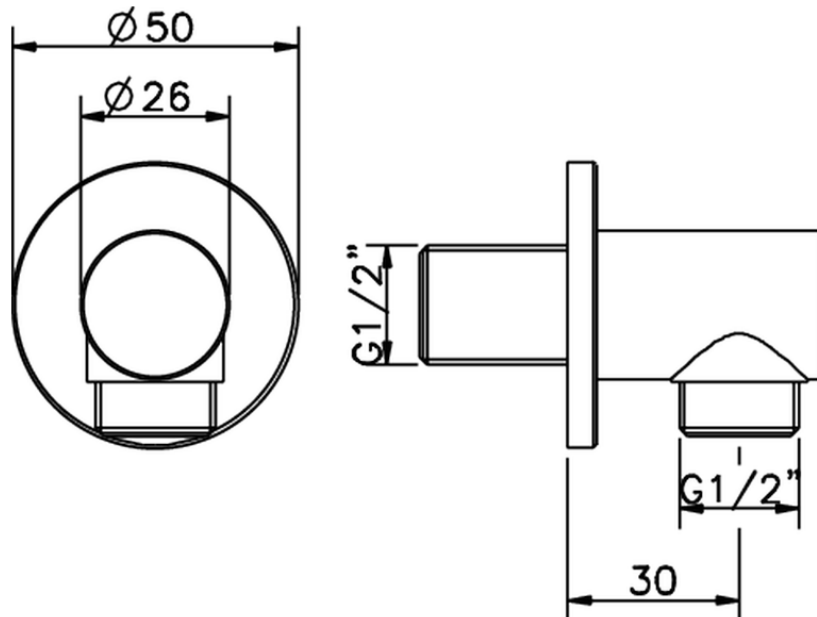

Elbow SHOWER_DS017330

DS017330

<https://en.cisal.it/elbow-shower-ds017330>

2026-06-04