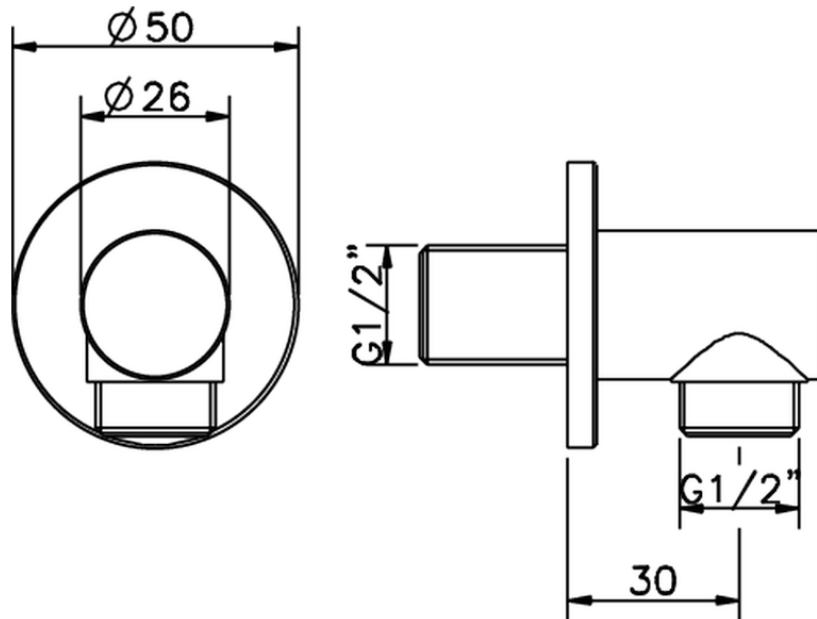

Elbow SHOWER_DS017330

DS017330

<https://en.cisal.it/elbow-shower-ds017330>

2026-06-25