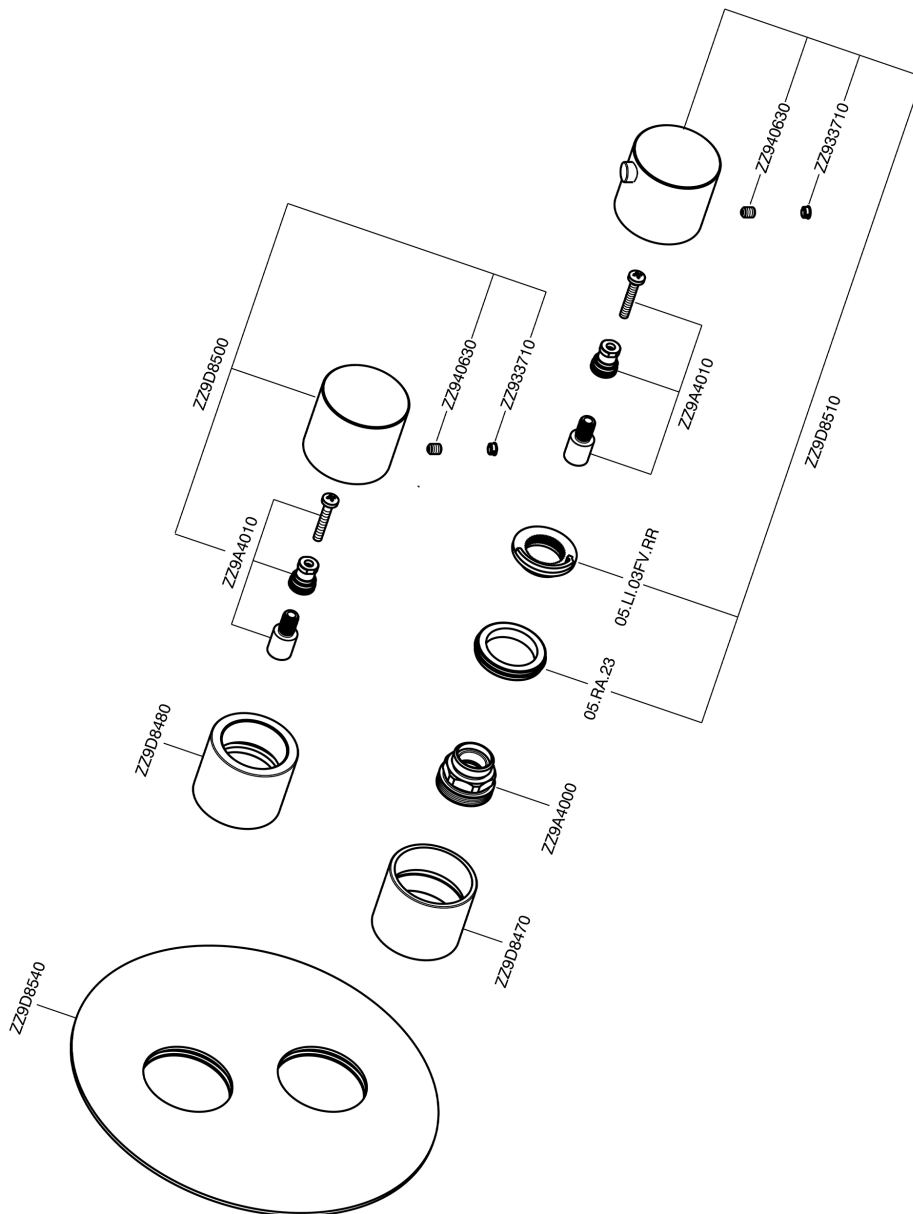

Exposed part for con.thermo.shower valve, 2-outlet SMOOTH X32_X3018100

X3018100

<https://en.cisal.it/exposed-part-for-con-thermo-shower-valve-2-outlet-smooth-x32-x3018100>

Concealed thermostatic shower valve, 2-outlets CONCEALED_ZA018101

ZA018101

<https://en.cisal.it/concealed-thermostatic-shower-valve-2-outlets-concealed-za018101>

2024-12-22