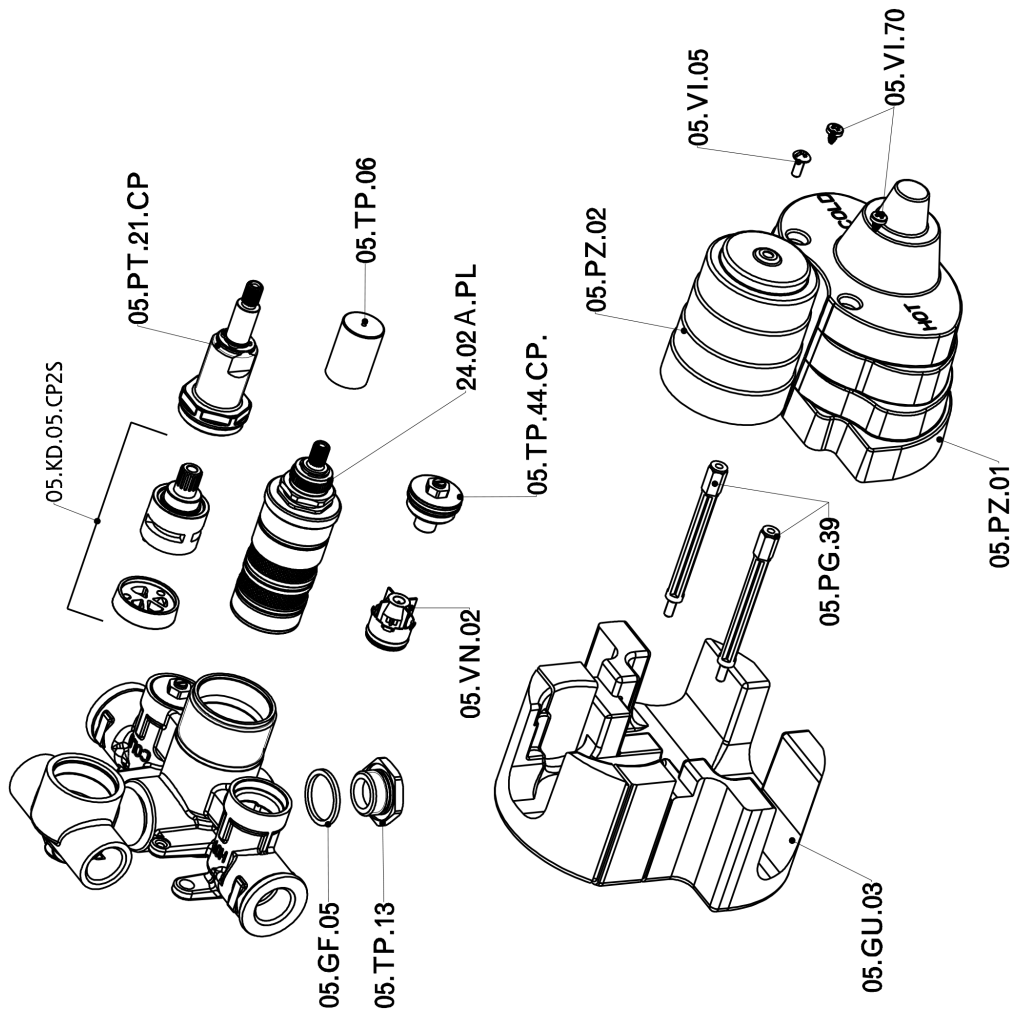

Exposed part for con.thermo.shower valve, 2-outlet SMOOTH X32_X3018100

X3018100

<https://en.cisal.it/exposed-part-for-con-thermo-shower-valve-2-outlet-smooth-x32-x3018100>

Concealed thermostatic shower valve, 2-outlets CONCEALED_ZA018101

ZA018101

<https://en.cisal.it/concealed-thermostatic-shower-valve-2-outlets-concealed-za018101>

2024-12-22