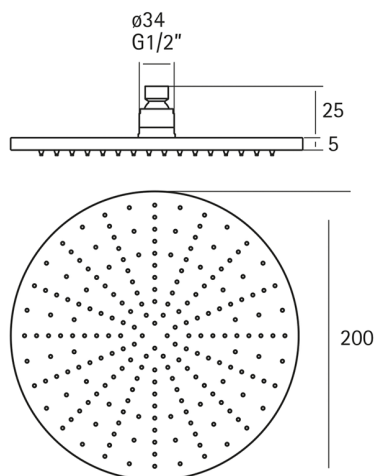

## Showerhead XION\_DS016430

MODEL **DS016430**

Showerhead, 200 mm Round 5 mm thick, stainless steel made, Inox AISI 316L

AVAILABLE FINISHINGS

**D1** D1 Brushed Inox

CHARACTERISTICS

2026-05-15