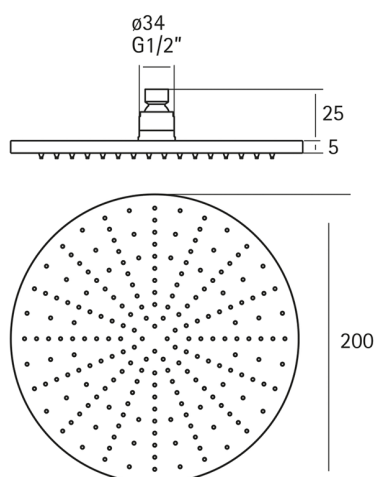

Showerhead XION_DS016430

MODEL **DS016430**

Showerhead, 200 mm Round 5 mm thick, stainless steel made, Inox AISI 316L

AVAILABLE FINISHINGS

D1 D1 Brushed Inox

CHARACTERISTICS

2026-04-06