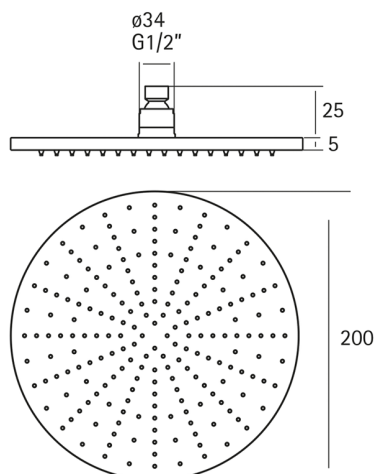

Showerhead XION_DS016430

MODEL **DS016430**

Showerhead, 200 mm Round 5 mm thick, stainless steel made, Inox AISI 316L

AVAILABLE FINISHINGS

D1 D1 Brushed Inox

CHARACTERISTICS

2026-06-04