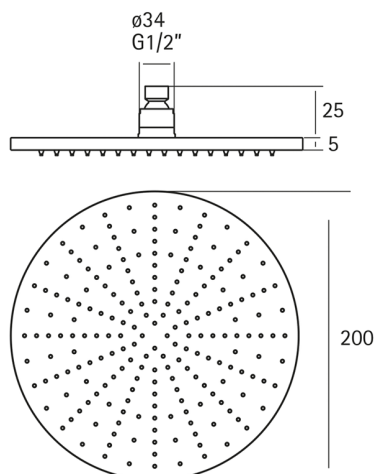

## Showerhead XION\_DS016430

MODEL **DS016430**

Showerhead, 200 mm Round 5 mm thick, stainless steel made, Inox AISI 316L

AVAILABLE FINISHINGS

**D1** D1 Brushed Inox

CHARACTERISTICS

2026-06-25