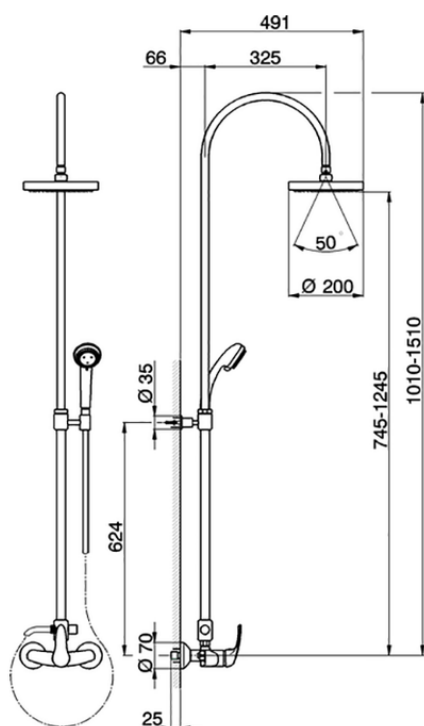

2-functions Single lever shower set SHOWER COLUMNS_FL004050

FL004050

<https://en.cisal.it/2-functions-single-lever-shower-set-shower-columns-fl004050>

2026-04-26