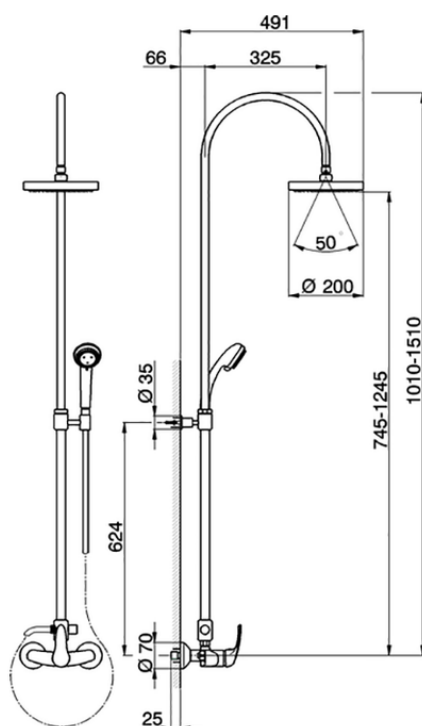

2-functions Single lever shower set SHOWER COLUMNS_FL004050

FL004050

<https://en.cisal.it/2-functions-single-lever-shower-set-shower-columns-fl004050>

2026-06-13