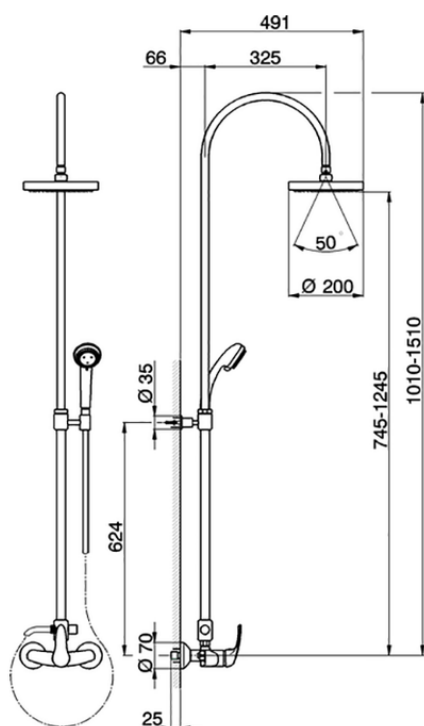

## 2-functions Single lever shower set SHOWER COLUMNS\_FL004050

FL004050

<https://en.cisal.it/2-functions-single-lever-shower-set-shower-columns-fl004050>

2026-05-17