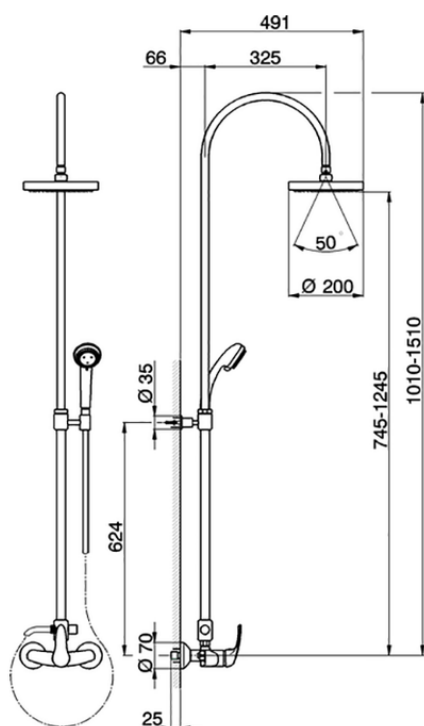

2-functions Single lever shower set SHOWER COLUMNS_FL004050

FL004050

<https://en.cisal.it/2-functions-single-lever-shower-set-shower-columns-fl004050>

2026-04-05