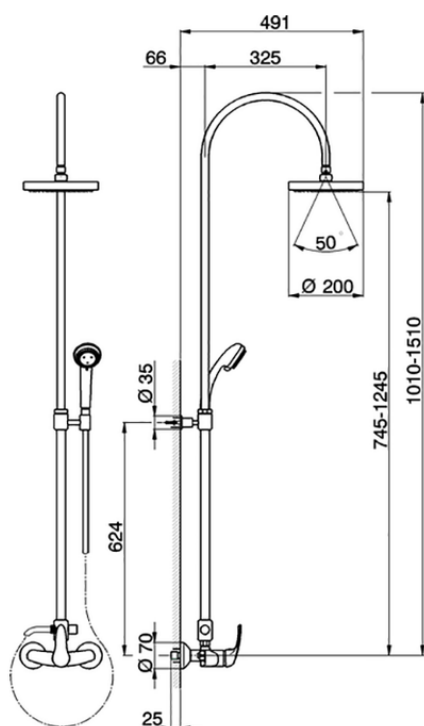

2-functions Single lever shower set SHOWER COLUMNS_FL004050

FL004050

<https://en.cisal.it/2-functions-single-lever-shower-set-shower-columns-fl004050>

2026-06-14