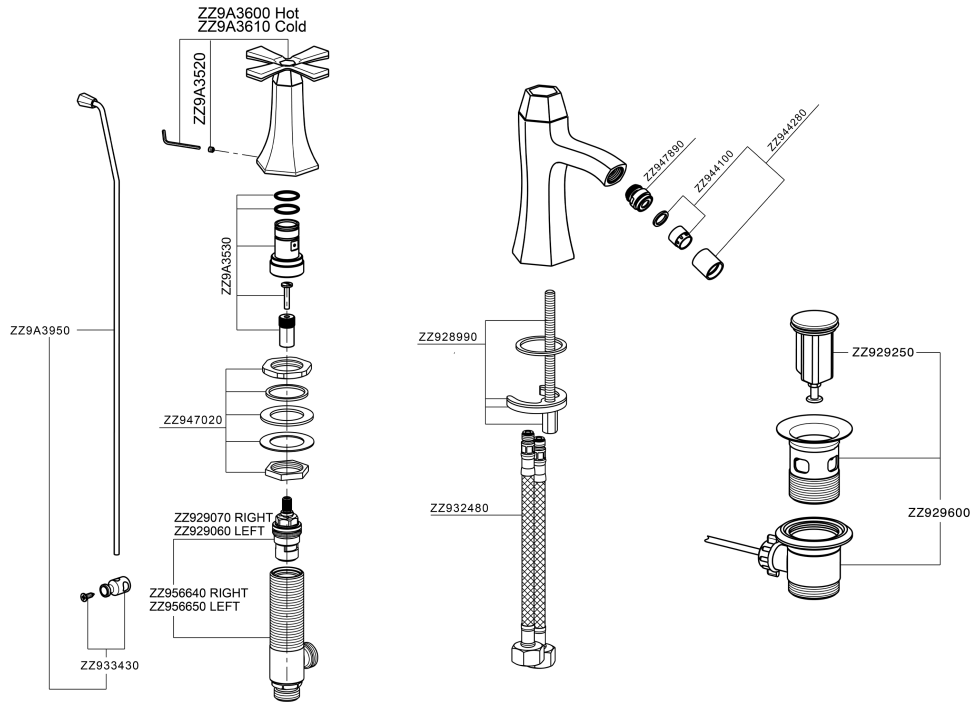

Bidet 3-holes mixer CHERIE_CX001220

MODEL **CX001220**

Bidet 3-holes mixer, with automatic 1"1/4 pop-up waste

AVAILABLE FINISHINGS

- 
6T 6T Chrome/Matt Black
- 
7C 7C Gold/Matt Black
- 
7D 7D Polished Nickel/Matt Black
- 
7E 7E Rose Gold/Matt Black

CHARACTERISTICS

Bidet 3-holes mixer CHERIE_CX001220

CX001220

<https://en.cisal.it/bidet-3-holes-mixer-cherie-cx001220>

2026-04-27