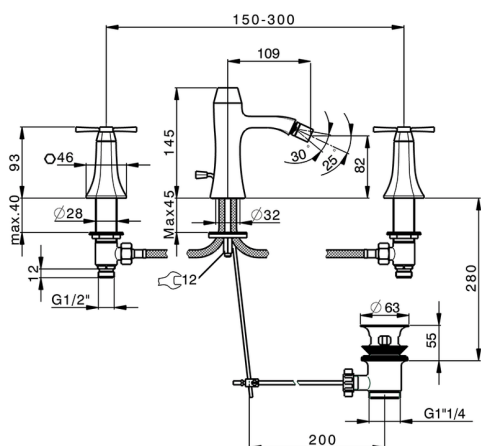

Bidet 3-holes mixer CHERIE_CX001220

MODEL **CX001220**

Bidet 3-holes mixer, with automatic 1"1/4 pop-up waste

AVAILABLE FINISHINGS

- 
6T 6T Chrome/Matt Black
- 
7C 7C Gold/Matt Black
- 
7D 7D Polished Nickel/Matt Black
- 
7E 7E Rose Gold/Matt Black

CHARACTERISTICS

Bidet 3-holes mixer CHERIE_CX001220

CX001220

<https://en.cisal.it/bidet-3-holes-mixer-cherie-cx001220>

2026-05-17