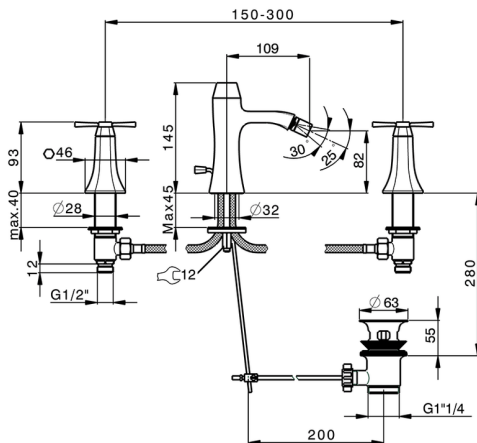

Bidet 3-holes mixer CHERIE_CX001220

MODEL **CX001220**

Bidet 3-holes mixer, with automatic 1"1/4 pop-up waste

AVAILABLE FINISHINGS

- 
6T 6T Chrome/Matt Black
- 
7C 7C Gold/Matt Black
- 
7D 7D Polished Nickel/Matt Black
- 
7E 7E Rose Gold/Matt Black

CHARACTERISTICS

Bidet 3-holes mixer CHERIE_CX001220

CX001220

<https://en.cisal.it/bidet-3-holes-mixer-cherie-cx001220>

2026-06-14