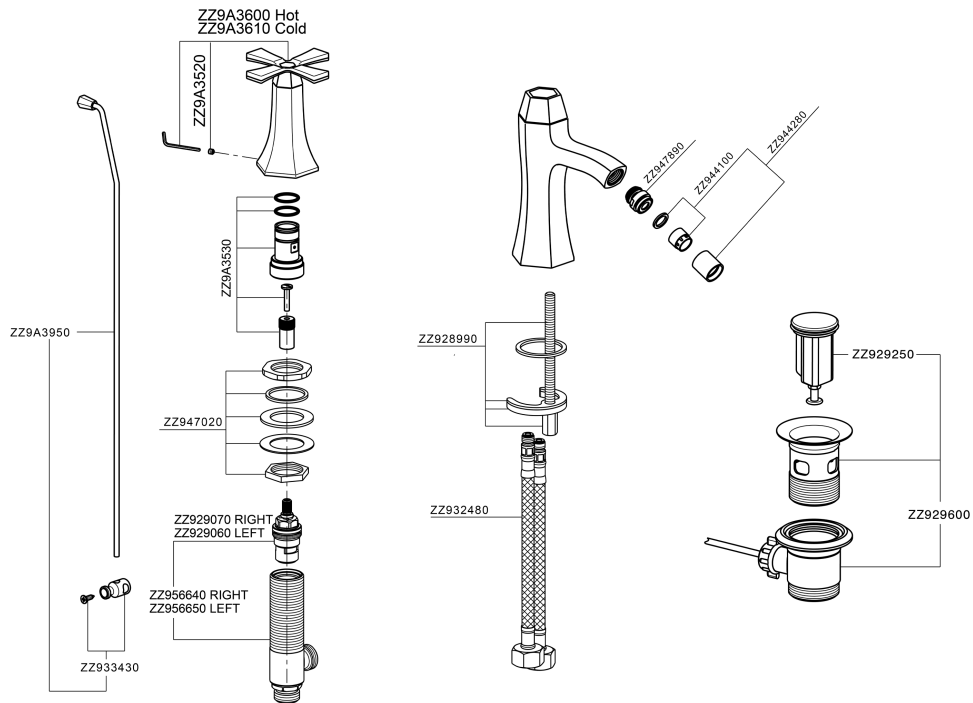

Bidet 3-holes mixer CHERIE_CX001220

MODEL **CX001220**

Bidet 3-holes mixer, with automatic 1"1/4 pop-up waste

AVAILABLE FINISHINGS

- 
6T 6T Chrome/Matt Black
- 
7C 7C Gold/Matt Black
- 
7D 7D Polished Nickel/Matt Black
- 
7E 7E Rose Gold/Matt Black

CHARACTERISTICS

Bidet 3-holes mixer CHERIE_CX001220

CX001220

<https://en.cisal.it/bidet-3-holes-mixer-cherie-cx001220>

2026-06-14