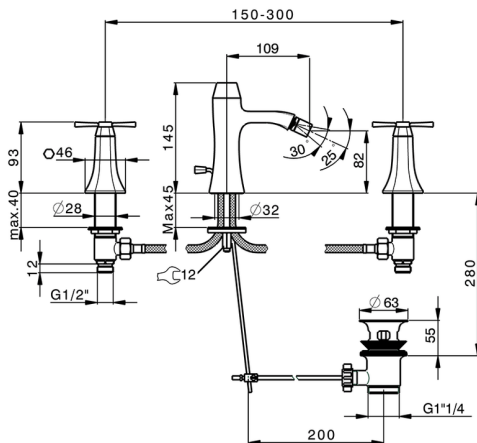

Bidet 3-holes mixer CHERIE_CX001220

MODEL **CX001220**

Bidet 3-holes mixer, with automatic 1"1/4 pop-up waste

AVAILABLE FINISHINGS

- 
6T 6T Chrome/Matt Black
- 
7C 7C Gold/Matt Black
- 
7D 7D Polished Nickel/Matt Black
- 
7E 7E Rose Gold/Matt Black

CHARACTERISTICS

Bidet 3-holes mixer CHERIE_CX001220

CX001220

<https://en.cisal.it/bidet-3-holes-mixer-cherie-cx001220>

2026-04-27