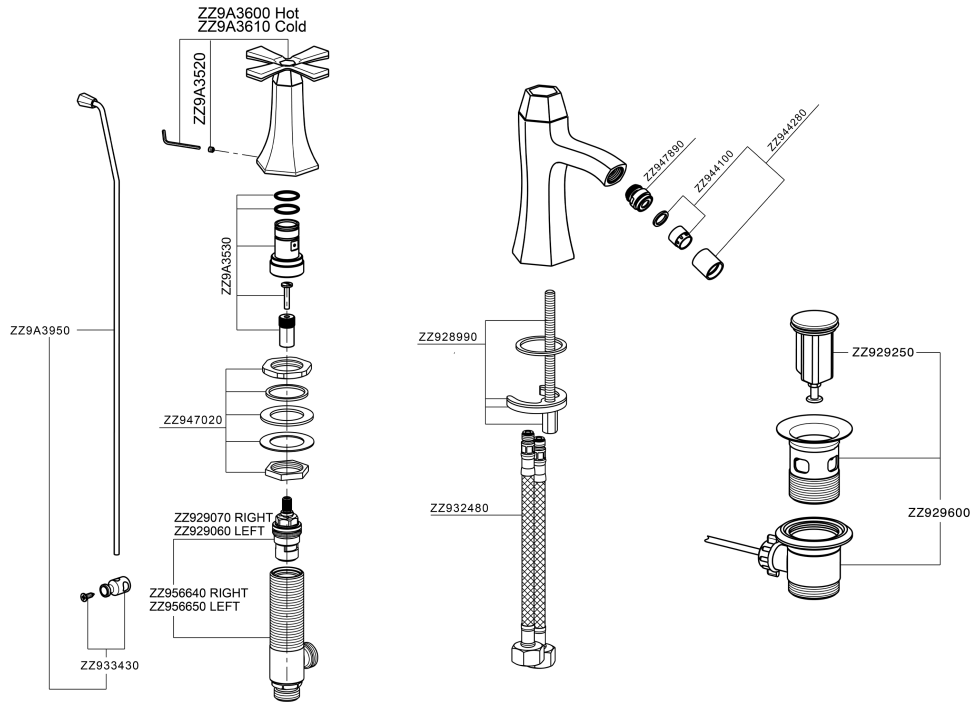

Bidet 3-holes mixer CHERIE_CX001220

MODEL **CX001220**

Bidet 3-holes mixer, with automatic 1"1/4 pop-up waste

AVAILABLE FINISHINGS

- 
6T 6T Chrome/Matt Black
- 
7C 7C Gold/Matt Black
- 
7D 7D Polished Nickel/Matt Black
- 
7E 7E Rose Gold/Matt Black

CHARACTERISTICS

Bidet 3-holes mixer CHERIE_CX001220

CX001220

<https://en.cisal.it/bidet-3-holes-mixer-cherie-cx001220>

2026-05-17