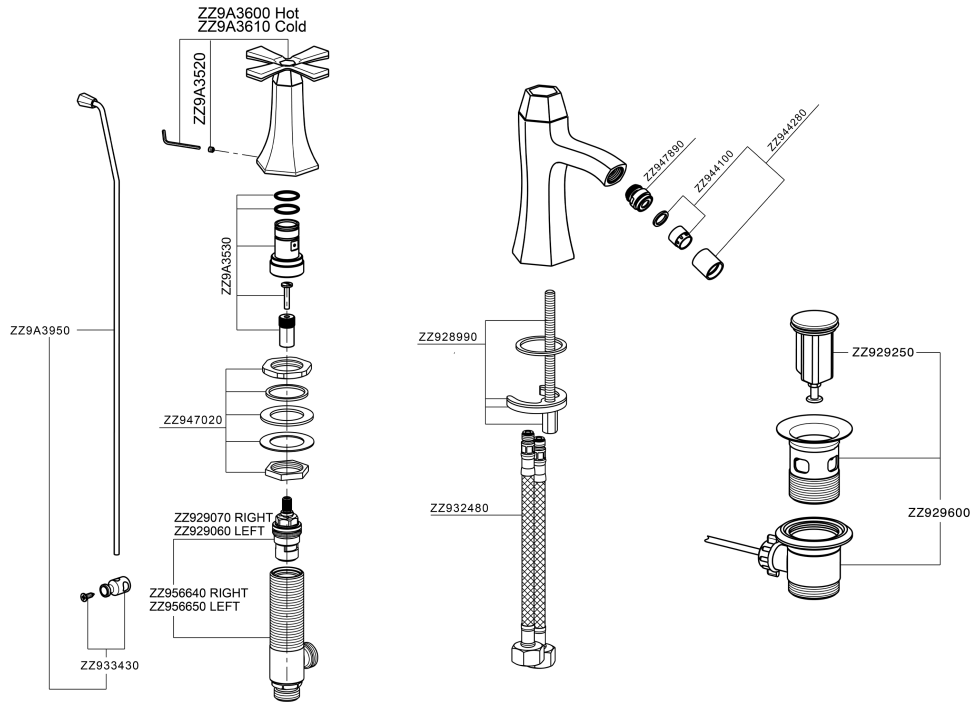

Bidet 3-holes mixer CHERIE_CX001220

MODEL **CX001220**

Bidet 3-holes mixer, with automatic 1"1/4 pop-up waste

AVAILABLE FINISHINGS

- 
6T 6T Chrome/Matt Black
- 
7C 7C Gold/Matt Black
- 
7D 7D Polished Nickel/Matt Black
- 
7E 7E Rose Gold/Matt Black

CHARACTERISTICS

Bidet 3-holes mixer CHERIE_CX001220

CX001220

<https://en.cisal.it/bidet-3-holes-mixer-cherie-cx001220>

2026-06-14