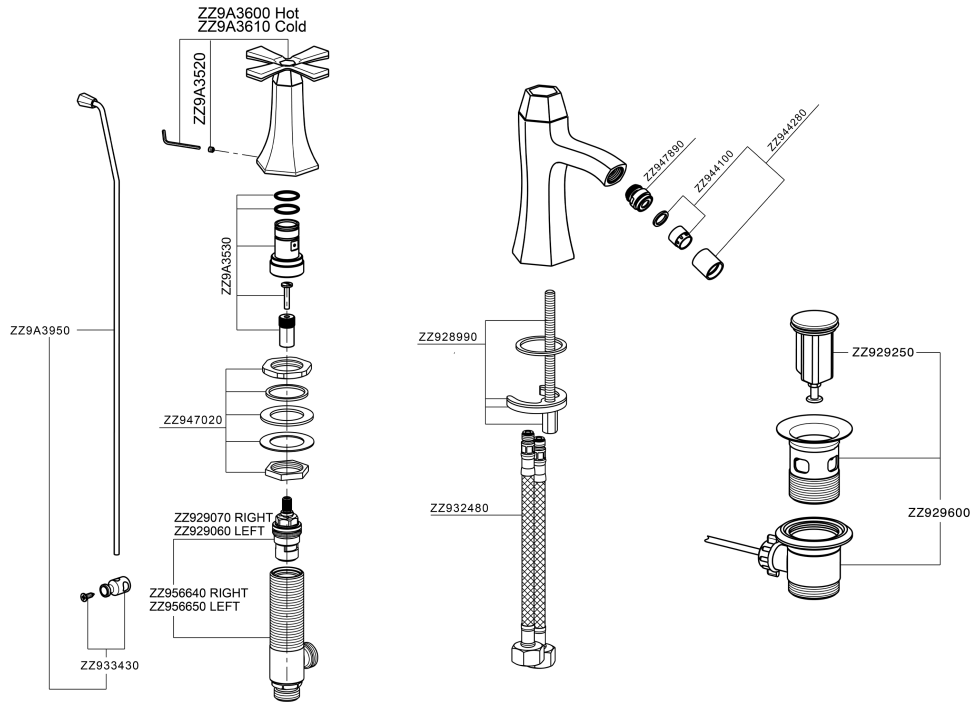

Bidet 3-holes mixer CHERIE_CX001220

MODEL **CX001220**

Bidet 3-holes mixer, with automatic 1"1/4 pop-up waste

AVAILABLE FINISHINGS

- 
6T 6T Chrome/Matt Black
- 
7C 7C Gold/Matt Black
- 
7D 7D Polished Nickel/Matt Black
- 
7E 7E Rose Gold/Matt Black

CHARACTERISTICS

Bidet 3-holes mixer CHERIE_CX001220

CX001220

<https://en.cisal.it/bidet-3-holes-mixer-cherie-cx001220>

2026-04-26