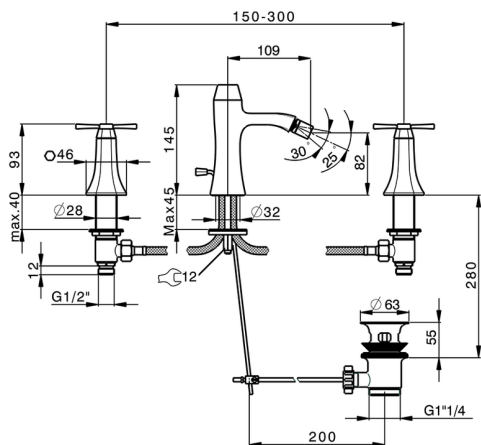

Bidet 3-holes mixer CHERIE_CX001220

MODEL **CX001220**

Bidet 3-holes mixer, with automatic 1"1/4 pop-up waste

AVAILABLE FINISHINGS

- 
6T 6T Chrome/Matt Black
- 
7C 7C Gold/Matt Black
- 
7D 7D Polished Nickel/Matt Black
- 
7E 7E Rose Gold/Matt Black

CHARACTERISTICS

Bidet 3-holes mixer CHERIE_CX001220

CX001220

<https://en.cisal.it/bidet-3-holes-mixer-cherie-cx001220>

2026-06-14