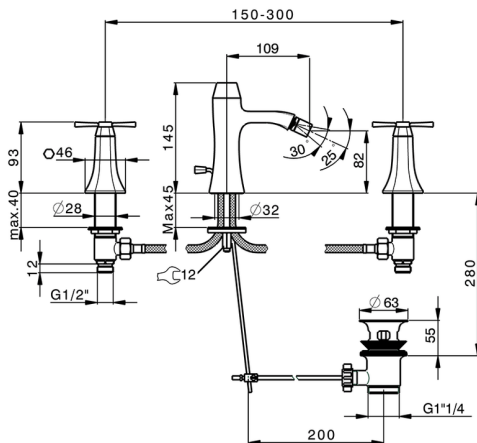

Bidet 3-holes mixer CHERIE_CX001220

MODEL **CX001220**

Bidet 3-holes mixer, with automatic 1"1/4 pop-up waste

AVAILABLE FINISHINGS

- 
6T 6T Chrome/Matt Black
- 
7C 7C Gold/Matt Black
- 
7D 7D Polished Nickel/Matt Black
- 
7E 7E Rose Gold/Matt Black

CHARACTERISTICS

Bidet 3-holes mixer CHERIE_CX001220

CX001220

<https://en.cisal.it/bidet-3-holes-mixer-cherie-cx001220>

2026-04-26