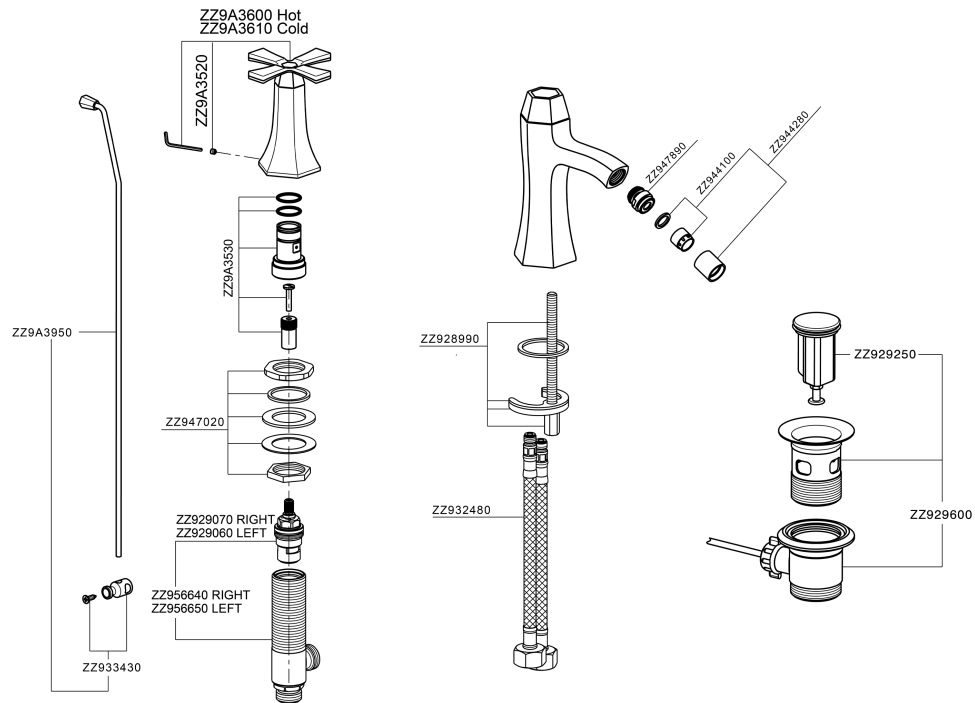

Bidet 3-holes mixer CHERIE_CX001220

MODEL **CX001220**

Bidet 3-holes mixer, with automatic 1"1/4 pop-up waste

AVAILABLE FINISHINGS

- 
6T 6T Chrome/Matt Black
- 
7C 7C Gold/Matt Black
- 
7D 7D Polished Nickel/Matt Black
- 
7E 7E Rose Gold/Matt Black

CHARACTERISTICS

Bidet 3-holes mixer CHERIE_CX001220

CX001220

<https://en.cisal.it/bidet-3-holes-mixer-cherie-cx001220>

2026-06-13