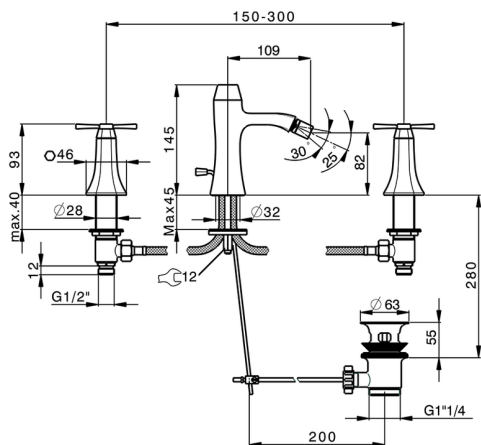

Bidet 3-holes mixer CHERIE_CX001220

MODEL **CX001220**

Bidet 3-holes mixer, with automatic 1"1/4 pop-up waste

AVAILABLE FINISHINGS

- 
6T 6T Chrome/Matt Black
- 
7C 7C Gold/Matt Black
- 
7D 7D Polished Nickel/Matt Black
- 
7E 7E Rose Gold/Matt Black

CHARACTERISTICS

Bidet 3-holes mixer CHERIE_CX001220

CX001220

<https://en.cisal.it/bidet-3-holes-mixer-cherie-cx001220>

2026-06-13