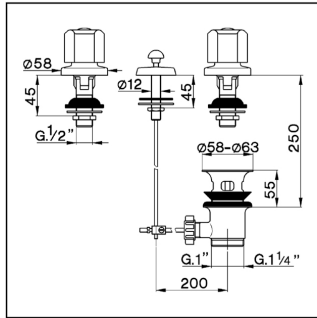

Bidet tap TR_TR001100

cisal

TR 00121 (TR 00110)

- **Combinazione bidet**
- **Bidet mixer**
- **Bidetbatterie - 3 Loch -**
- **Mélangeur bidet**