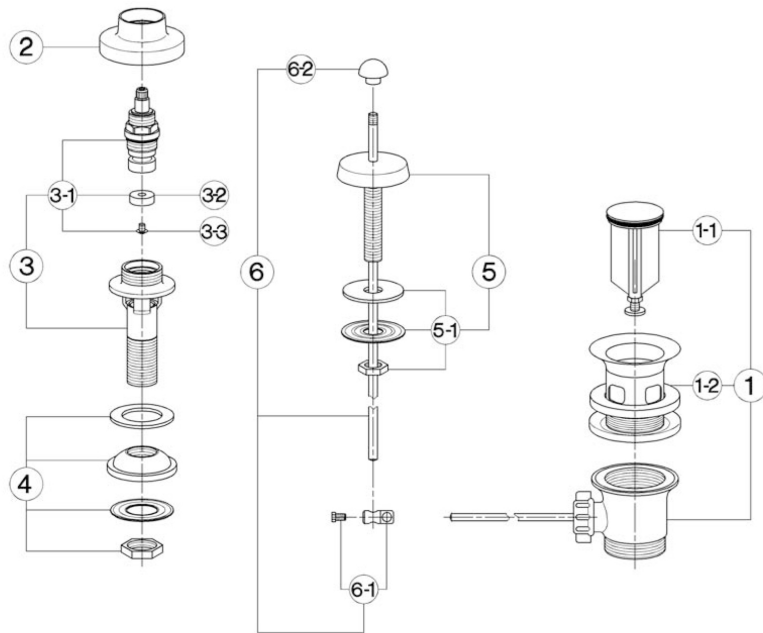

NR.	DESCRIZIONE DESCRIPTION BESCHREIBUNG DESCRIPTION	N. CODICE CODE NO. WERKSNR. NR. CODE	NR.	DESCRIZIONE DESCRIPTION BESCHREIBUNG DESCRIPTION	N. CODICE CODE NO. WERKSNR. NR. CODE	NR.	DESCRIZIONE DESCRIPTION BESCHREIBUNG DESCRIPTION	N. CODICE CODE NO. WERKSNR. NR. CODE
1	Scarico automatico 1" 1/4 sabbiato Pop-up waste 1" 1/4 Ablaufgarnitur 1" 1/4 Vidage automat. 1" 1/4	ZZ 92960 0	3	Rubinetto bidet Bidet tap Bidetventil Robinet bidet	ZZ 92747 0	5-1	Set installazione centrale combinazione bidet Installation set bidet mixer Befestigungsset Set installation	ZZ 92786 0
1-1	Tappo completo scarico automatico 1" 1/4 Plug for pop-up waste 1" 1/4 Stopfen f/Ablaufg. kpl 1" 1/4 Bonde - vidage 1" 1/4	ZZ 92925 0	3-1	Vitone 1/2" "TR" Headvalve 1/2" "TR" Oberteil 1/2" "TR" Tête 1/2" "TR"	ZZ 92869 0	6	Astina scarico completa Ø6 Rod Ø6 Zugstange Ø6 Tige Ø6	ZZ 90023 0
1-2	Piletta per scarico automatico 1" 1/4 Waste for bath drain 1" 1/4 Ablauf f/Ablaufgarnitur 1" 1/4 Crépine pour vidage 1" 1/4	ZZ 92924 0	3-2	Guarnizione NBR 90 SH. 16.9x5,5x5 Gasket NBR 90 SH. 16.9x5,5x5 Dichtung NBR 90 SH. 16.9x5,5x5 Joint NBR 90 SH. 16.9x5,5x5	ZZ 92699 0	6-1	Morsetto astina scarico automatico Ø6.2 Connection for pop-up rod Ø6.2 Gelenkstück f/Zugstange Ø6.2 Jonction x tige vidage Ø6.2	ZZ 92622 0
1	Scarico automatico 1" sabbiato Pop-up waste 1" Ablaufgarnitur 1" Vidage automat. 1"	ZZ 92738 0	3-3	Vite M.4x4,5 tb. Ø8 l.cr. Screw M.4x4,5 Schraube M.4x4,5 Vis M.4x4,5	ZZ 92625 0	6-2	Pomolo per scarico automatico "SU" Knob for pop-up rod "SU" Zugknopf Ablaufgarn."SU" Pommeau - tige "SU"	ZZ 92642 0
1-1	Tappo completo scarico automatico 1" Plug-pop up 1" Stopfen f/Ablaufg.kpl 1" Bonde - vidage 1"	ZZ 92938 0	4	Set installazione rubinetto bidet Installation set bidet tap Befestigungsset "AR" Bidet Set installation bidet "AR"	ZZ 92746 0			
2	Cappuccio per batteria lavabo "TR" Escutcheon for basin mixer "TR" Abdeckkappe - WT. - "TR" Rosace - lavabo "TR"	ZZ 92595 0	5	Centrale bidet "TR" Rod set for bidet "TR" Zugstange Set "TR" Bidet Tige set - bidet "TR"	ZZ 92748 0			

TR001100

<https://en.cisal.it/bidet-tap-tr-tr001100>

2024-12-22