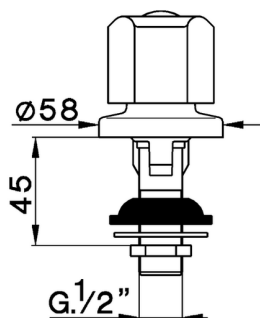

## Bidet tap TR\_TR001100

MODEL **TR001100**

Bidet tap, without automatic pop-up waste, without handle

AVAILABLE FINISHINGS

CHARACTERISTICS

## Bidet tap TR\_TR001100

**cisal**