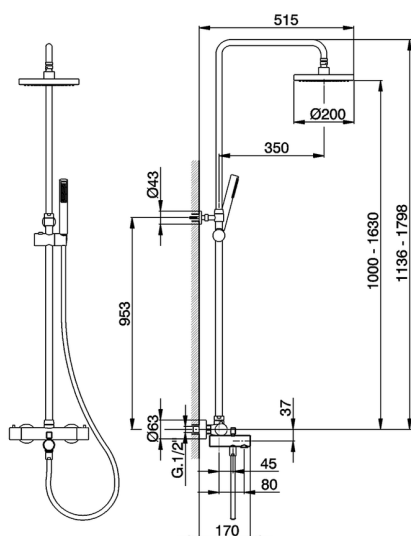

3-functions Thermostatic bath set SHOWER COLUMNS_CVC83010

MODEL **CVC83010**

3-functions Thermostatic bath set, 2 outlets devia stop, adjustable Column, sliding handshower bracket, 26 mm ABS minimalistic one spray handshower, 200 mm ABS Round headshower, 150 cm Brass Flexible Hose

AVAILABLE FINISHINGS

21 21 Chrome

CHARACTERISTICS

Cartridge Spare Parts **22.03A.AR - ZZ97080004**

Argo 1 (short filter) Thermostatic Valve

DeviaStop

The Cisal Devia Stop technology allows to adjust the water flow and to direct it to the selected output point (overhead soaker, hand shower, etc).