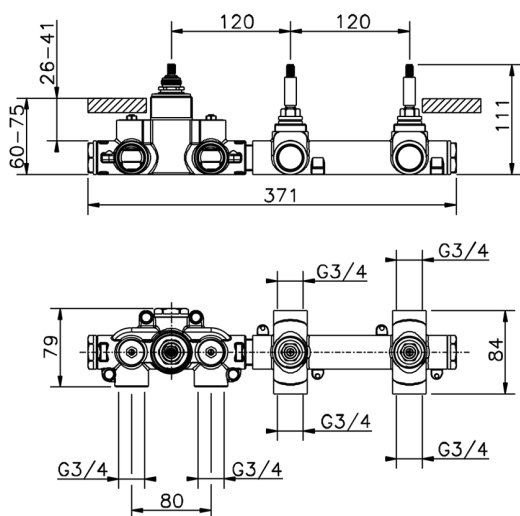

## 2 Function Concealed Thermostatic Valve CONCEALED\_ZA01R200

MODEL **ZA01R200**

2 Function Concealed Thermostatic Valve

AVAILABLE FINISHINGS

CHARACTERISTICS

Concealed **1**  
 Cartridge Spare Parts **23.51A.HF**  
**HF Thermostatic Valve**