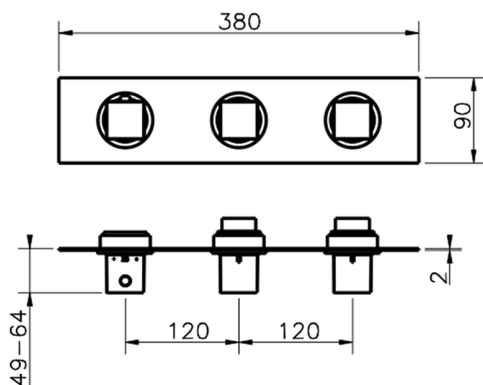

CHARACTERISTICS

Installation **Concealed**

Required concealed parts **ZA01R200**

Thermostatic

The Cisal thermostatic is your personal water manager, helping you to handle, control and save water and energy.