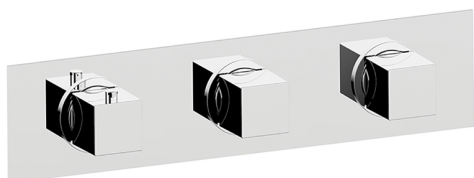

## Cover Part for 2 Function Concealed Thermo. Valve WAVE\_WE01R200

MODEL **WE01R200**

Cover Part for 2 Function Concealed Thermo.Valve,for item ZA01R200

### AVAILABLE FINISHINGS

-  **21** 21 Chrome
-  **2F** 2F Brushed Nickel
-  **2Q** 2Q Black Titanium