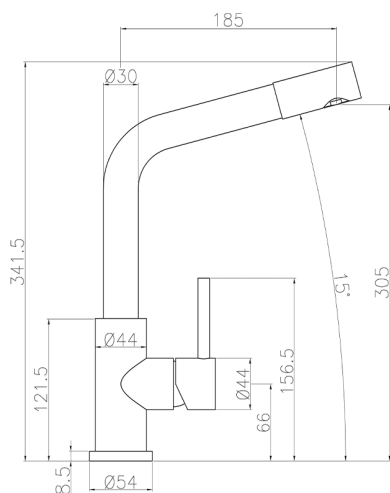

S.L.sink mixer w/extrac.shower,STAINLES STEEL made KITCHEN_LC000070

MODEL **LC000070**

S.L.sink mixer w/extrac.shower,STAINLES STEEL made,swivel spout,Inox AISI 304

AVAILABLE FINISHINGS

D1 D1 Brushed Inox

CHARACTERISTICS

Cartridge Spare Parts **ZZ97179000**

35 mm Cartridge

2024-12-22