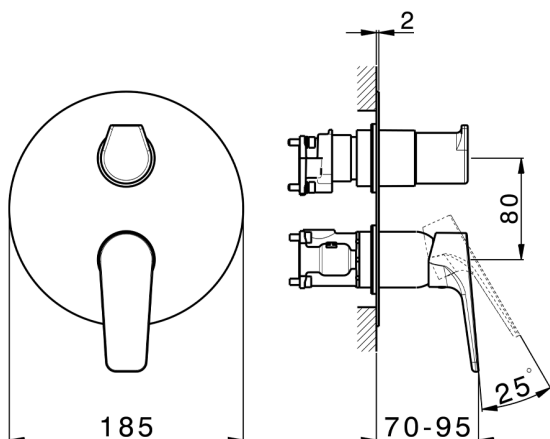

Exposed part for Single Lever One Box Valve ROCK&ROLL_RK0BM030

MODEL **RK0BM030**

Exposed part for Single Lever One Box Valve, with 2-3 outlet diverter, Minimum depth of installation: 67 mm, without concealed part, for items ZA00B030-ZA00B031

AVAILABLE FINISHINGS

-  **21** 21 Chrome
-  **2F** 2F Brushed Nickel
-  **40** 40 Matt Black

CHARACTERISTICS

Cartridge Spare Parts **ZZ97179000**

35 mm Cartridge

Exposed part for Single Lever One Box Valve ROCK&ROLL_RK0BM030

RK0BM030

<https://en.cisal.it/exposed-part-for-single-lever-one-box-valve-rockroll-rk0bm030>

2024-12-22