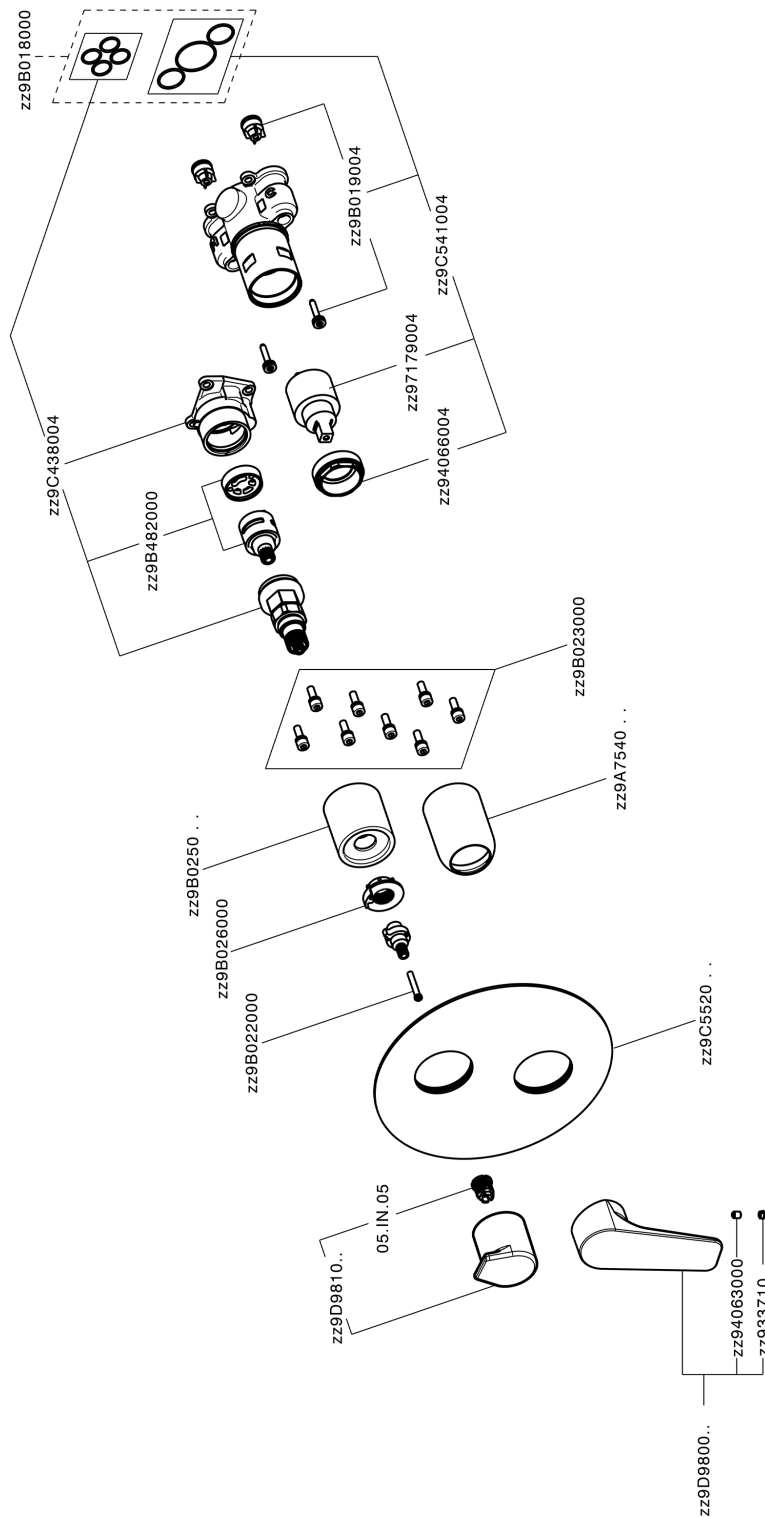

Exposed part for Single Lever One Box Valve ROCK&ROLL_RK0BM030

MODEL **RK0BM030**

Exposed part for Single Lever One Box Valve, with 2-3 outlet diverter, Minimum depth of installation: 67 mm, without concealed part, for items ZA00B030-ZA00B031

AVAILABLE FINISHINGS

-  **21** 21 Chrome
-  **2F** 2F Brushed Nickel
-  **40** 40 Matt Black

CHARACTERISTICS

Cartridge Spare Parts **ZZ97179000**

35 mm Cartridge

Exposed part for Single Lever One Box Valve ROCK&ROLL_RK0BM030

RK0BM030

<https://en.cisal.it/exposed-part-for-single-lever-one-box-valve-rockroll-rk0bm030>

2024-12-22