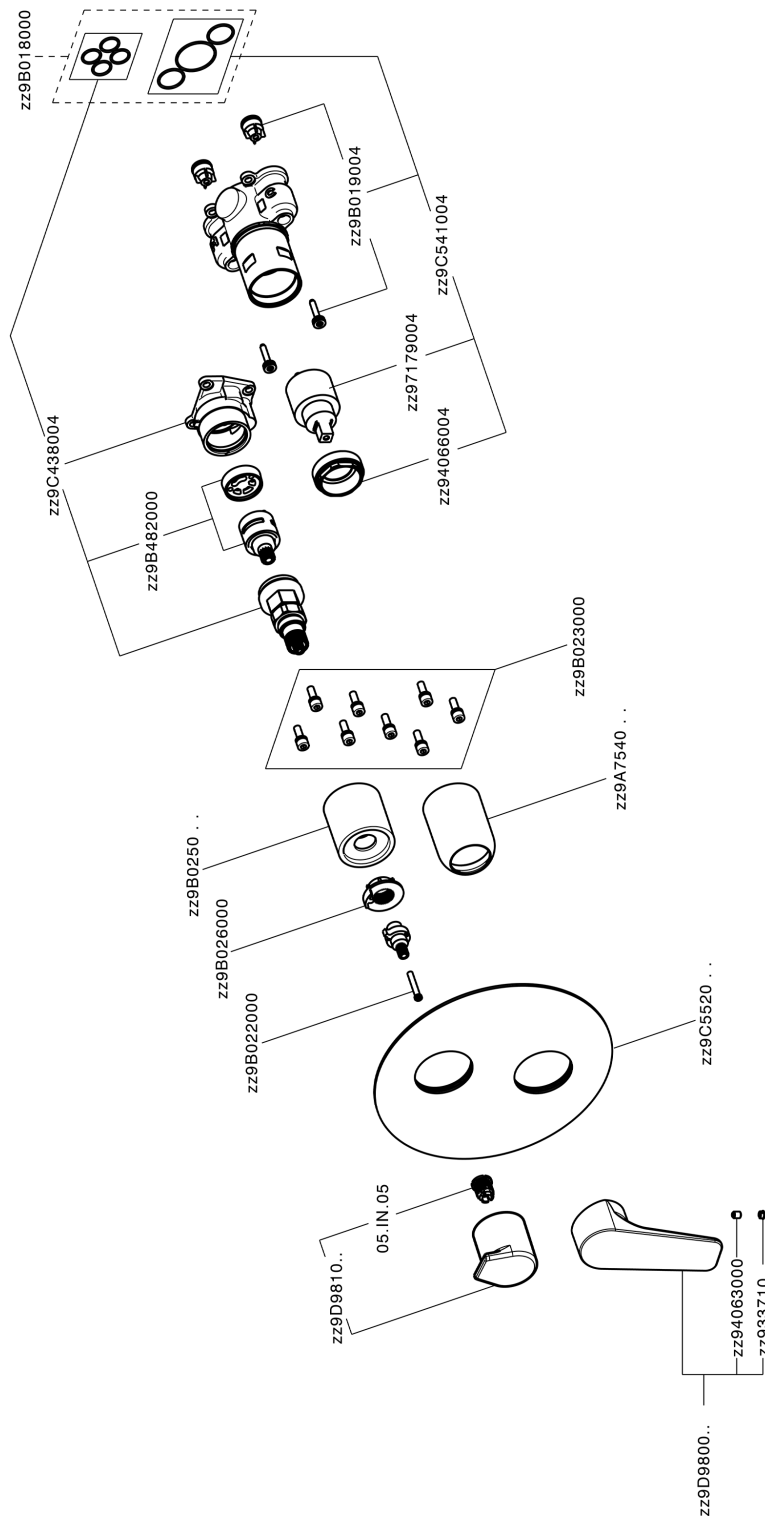

## Exposed part for Single Lever One Box Valve ROCK&ROLL\_RK0BM030

RK0BM030

<https://en.cisal.it/exposed-part-for-single-lever-one-box-valve-rockroll-rk0bm030>

2024-12-22