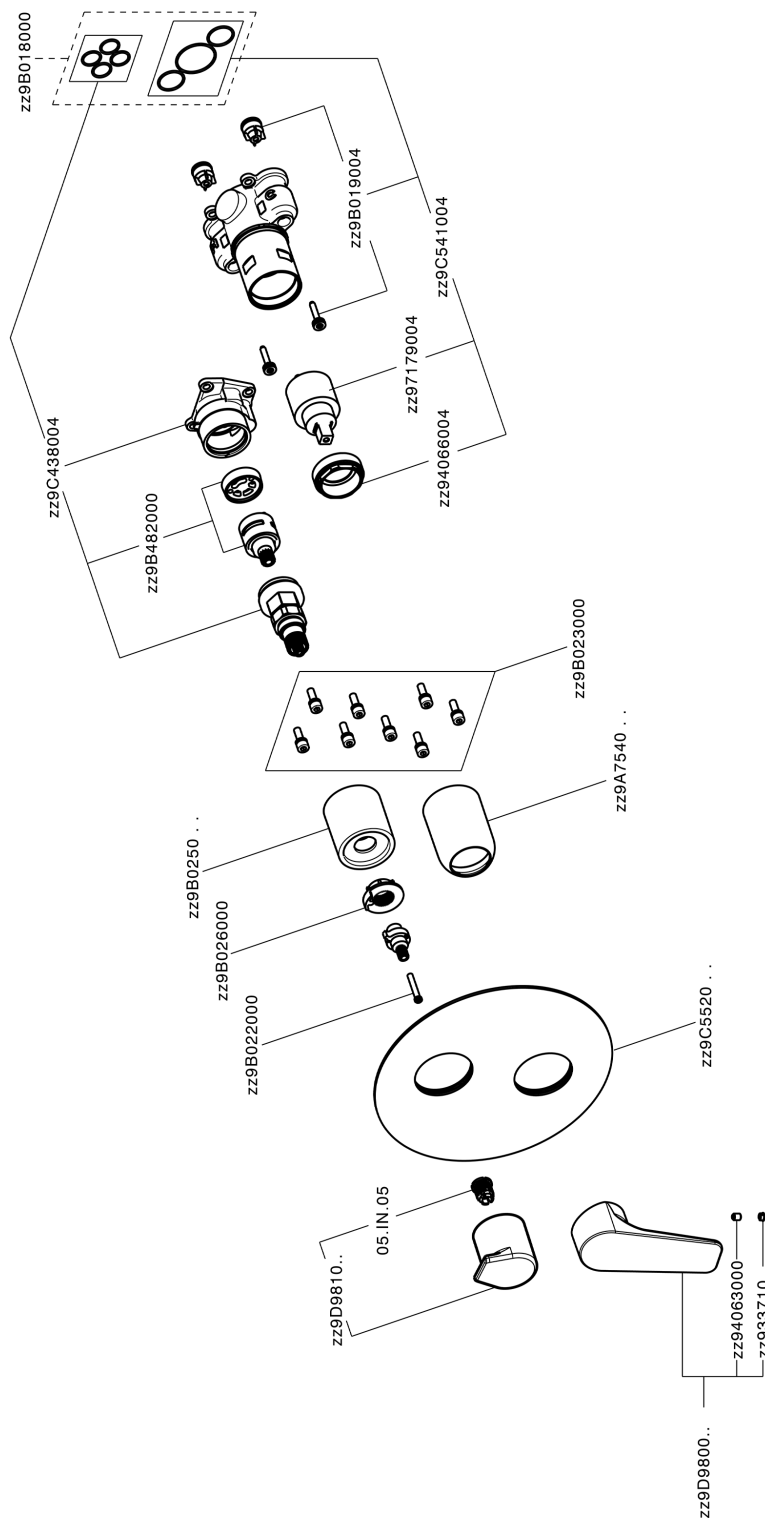

Exposed part for Single Lever One Box Valve ROCK&ROLL_RK0BM030

RK0BM030

<https://en.cisal.it/exposed-part-for-single-lever-one-box-valve-rockroll-rk0bm030>

2024-12-22