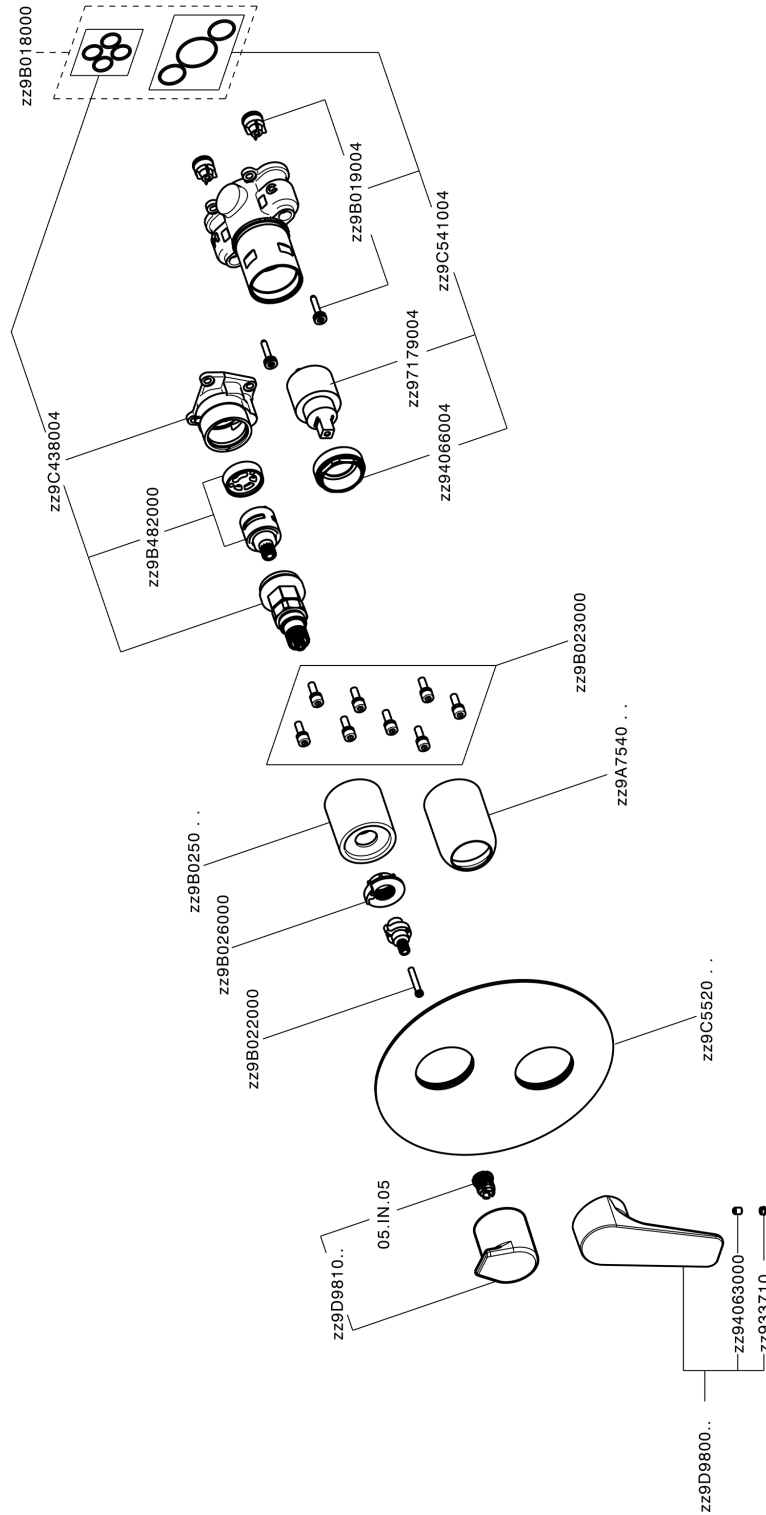

Exposed part for Single Lever One Box Valve ROCK&ROLL_RK0BM030

MODEL **RK0BM030**

Exposed part for Single Lever One Box Valve, with 2-3 outlet diverter, Minimum depth of installation: 67 mm, without concealed part, for items ZA00B030-ZA00B031

AVAILABLE FINISHINGS

-  **21** 21 Chrome
-  **2F** 2F Brushed Nickel
-  **40** 40 Matt Black

CHARACTERISTICS

Cartridge Spare Parts **ZZ97179000**

35 mm Cartridge

Exposed part for Single Lever One Box Valve ROCK&ROLL_RK0BM030

RK0BM030

<https://en.cisal.it/exposed-part-for-single-lever-one-box-valve-rockroll-rk0bm030>

2024-12-22