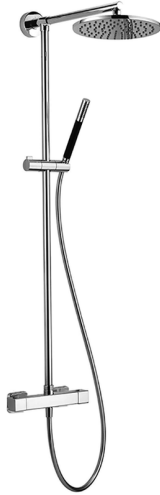

Thermostatic shower column, 2-functions **SHOWER COLUMNS_RAC78020**

MODEL **RAC78020**

Thermostatic shower column, 2-functions, 2 outlet deviasop, not adjustable riser column, sliding handshower holder, Brass minimalistic one spray handshower, D.250 mm BRASS round showerhead, 150 cm smooth SUPREME Flexible Hose

AVAILABLE FINISHINGS

CHARACTERISTICS

Cartridge Spare Parts **22.04A.AR - ZZ97279004**

Argo 2 (long filter) Thermostatic Valve

DeviaStop

The Cisal Devia Stop technology allows to adjust the water flow and to direct it to the selected output point (overhead soaker, hand shower, etc).

SafeTouch

The Cisal SafeTouch system maintains the mixer body cool to the touch during operation.

Thermostatic

The Cisal thermostatic is your personal water manager, helping you to handle, control and save water and energy.