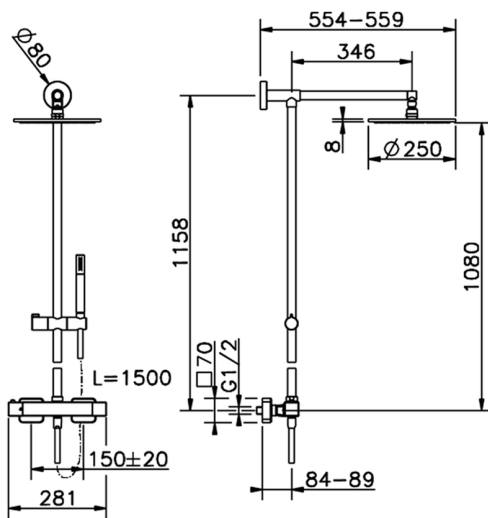

Thermostatic shower column, 2-functions **SHOWER COLUMNS_RAC78020**

MODEL **RAC78020**

Thermostatic shower column, 2-functions, 2 outlet devia stop, not adjustable riser column, sliding handshower holder, Brass minimalistic one spray handshower, D.250 mm BRASS round showerhead, 150 cm smooth SUPREME Flexible Hose

AVAILABLE FINISHINGS

CHARACTERISTICS

Cartridge Spare Parts **22.04A.AR - ZZ97279004**

Argo 2 (long filter) Thermostatic Valve

DeviaStop

The Cisal Devia Stop technology allows to adjust the water flow and to direct it to the selected output point (overhead soaker, hand shower, etc).