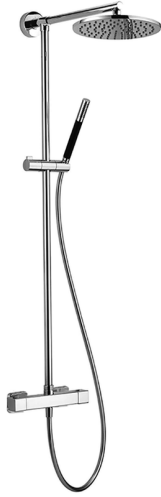

Thermostatic shower column, 2-functions **SHOWER COLUMNS_RAC78020**

MODEL **RAC78020**

Thermostatic shower column, 2-functions, 2 outlet devia stop, not adjustable riser column, sliding handshower holder, Brass minimalistic one spray handshower, D.250 mm BRASS round showerhead, 150 cm smooth SUPREME Flexible Hose

AVAILABLE FINISHINGS

CHARACTERISTICS

Cartridge Spare Parts **22.04A.AR - ZZ97279004**

Argo 2 (long filter) Thermostatic Valve

DeviaStop

The Cisal Devia Stop technology allows to adjust the water flow and to direct it to the selected output point (overhead soaker, hand shower, etc).

SafeTouch

The Cisal SafeTouch system maintains the mixer body cool to the touch during operation.

Thermostatic

The Cisal thermostatic is your personal water manager, helping you to handle, control and save water and energy.