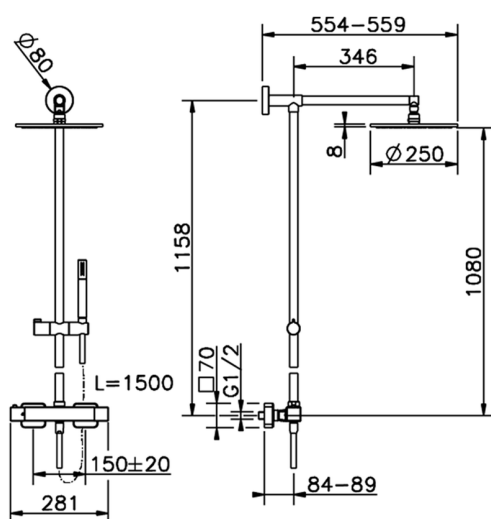

Thermostatic shower column, 2-functions **SHOWER COLUMNS_RAC78020**

MODEL **RAC78020**

Thermostatic shower column, 2-functions, 2 outlet deviasop, not adjustable riser column, sliding handshower holder, Brass minimalistic one spray handshower, D.250 mm BRASS round showerhead, 150 cm smooth SUPREME Flexible Hose

AVAILABLE FINISHINGS

CHARACTERISTICS

Cartridge Spare Parts **22.04A.AR - ZZ97279004**

Argo 2 (long filter) Thermostatic Valve

DeviaStop

The Cisal Devia Stop technology allows to adjust the water flow and to direct it to the selected output point (overhead soaker, hand shower, etc).