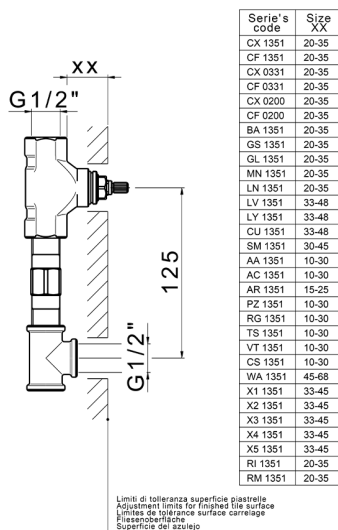

Exposed part for concealed washbasin mixer NUOVA LESS_LN013515

MODEL **LN013515**

Exposed part for concealed washbasin mixer, without concealed part, for items ZA033511

AVAILABLE FINISHINGS

-  **21** 21 Chrome
-  **2F** 2F Brushed Nickel
-  **40** 40 Matt Black
-  **4Q** 4Q Matt White

CHARACTERISTICS

Installation **Concealed**
 Required concealed parts **ZA033511**

Exposed part for concealed washbasin mixer NUOVA LESS_LN013515

LN013515

<https://en.cisal.it/exposed-part-for-concealed-washbasin-mixer-nuova-less-ln013515>

Concealed washbasin mixer CONCEALED_ZA033511

MODEL **ZA033511**

Concealed washbasin mixer, right headvalve - left headvalve

AVAILABLE FINISHINGS

 **04** 04 Without finishing

CHARACTERISTICS

Concealed **1**

2026-04-06