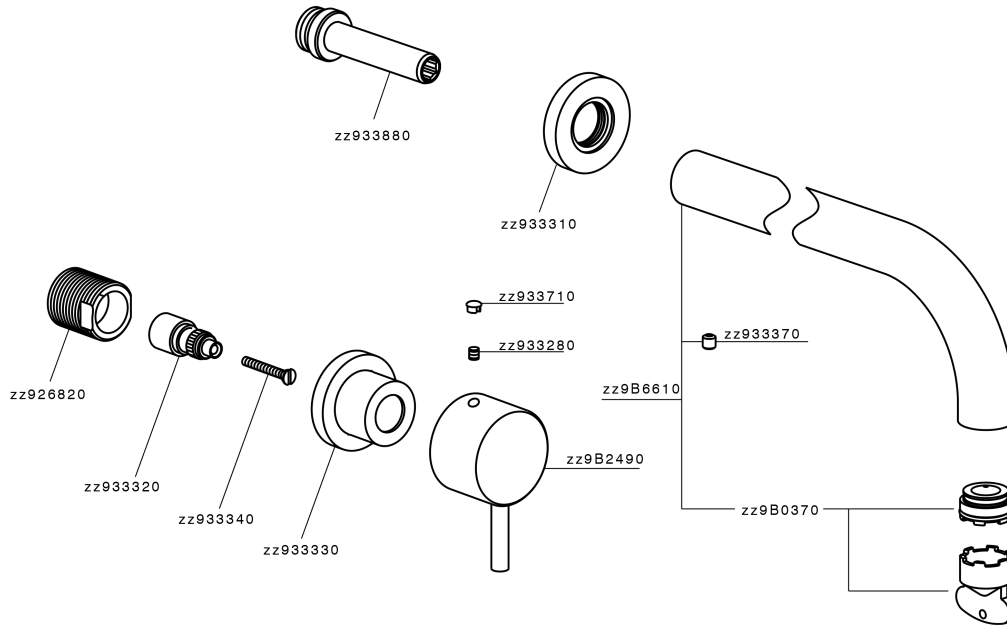

Exposed part for concealed washbasin mixer NUOVA LESS_LN013515

MODEL **LN013515**

Exposed part for concealed washbasin mixer, without concealed part, for items ZA033511

AVAILABLE FINISHINGS

-  **21** 21 Chrome
-  **2F** 2F Brushed Nickel
-  **40** 40 Matt Black
-  **4Q** 4Q Matt White

CHARACTERISTICS

Installation **Concealed**
 Required concealed parts **ZA033511**

Exposed part for concealed washbasin mixer NUOVA LESS_LN013515

LN013515

<https://en.cisal.it/exposed-part-for-concealed-washbasin-mixer-nuova-less-ln013515>

Concealed washbasin mixer CONCEALED_ZA033511

MODEL **ZA033511**

Concealed washbasin mixer, right headvalve - left headvalve

AVAILABLE FINISHINGS

 **04** 04 Without finishing

CHARACTERISTICS

Concealed **1**

2026-06-14