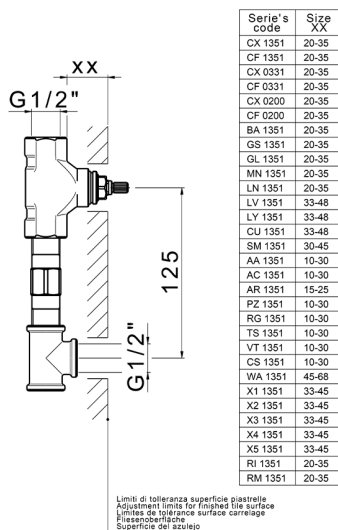

Exposed part for concealed washbasin mixer NUOVA LESS_LN013515

MODEL **LN013515**

Exposed part for concealed washbasin mixer, without concealed part, for items ZA033511

AVAILABLE FINISHINGS

-  **21** 21 Chrome
-  **2F** 2F Brushed Nickel
-  **40** 40 Matt Black
-  **4Q** 4Q Matt White

CHARACTERISTICS

Installation **Concealed**
 Required concealed parts **ZA033511**

Exposed part for concealed washbasin mixer NUOVA LESS_LN013515

LN013515

<https://en.cisal.it/exposed-part-for-concealed-washbasin-mixer-nuova-less-ln013515>

Concealed washbasin mixer CONCEALED_ZA033511

MODEL **ZA033511**

Concealed washbasin mixer, right headvalve - left headvalve

AVAILABLE FINISHINGS

 **04** 04 Without finishing

CHARACTERISTICS

Concealed **1**

2026-06-14