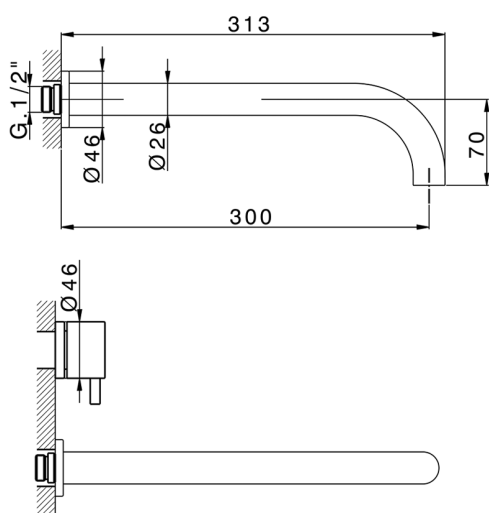

Exposed part for concealed washbasin mixer NUOVA LESS_LN013515

MODEL **LN013515**

Exposed part for concealed washbasin mixer, without concealed part, for items ZA033511

AVAILABLE FINISHINGS

-  **21** 21 Chrome
-  **2F** 2F Brushed Nickel
-  **40** 40 Matt Black
-  **4Q** 4Q Matt White

CHARACTERISTICS

Installation **Concealed**
 Required concealed parts **ZA033511**

Exposed part for concealed washbasin mixer NUOVA LESS_LN013515

LN013515

<https://en.cisal.it/exposed-part-for-concealed-washbasin-mixer-nuova-less-ln013515>

Concealed washbasin mixer CONCEALED_ZA033511

MODEL **ZA033511**

Concealed washbasin mixer, right headvalve - left headvalve

AVAILABLE FINISHINGS

 **04** 04 Without finishing

CHARACTERISTICS

Concealed **1**

2026-06-14