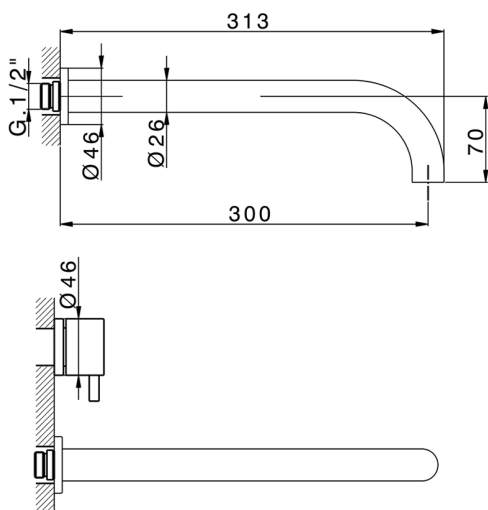

Exposed part for concealed washbasin mixer NUOVA LESS_LN013515

MODEL **LN013515**

Exposed part for concealed washbasin mixer, without concealed part, for items ZA033511

AVAILABLE FINISHINGS

-  **21** 21 Chrome
-  **2F** 2F Brushed Nickel
-  **40** 40 Matt Black
-  **4Q** 4Q Matt White

CHARACTERISTICS

Installation **Concealed**
 Required concealed parts **ZA033511**

Exposed part for concealed washbasin mixer NUOVA LESS_LN013515

LN013515

<https://en.cisal.it/exposed-part-for-concealed-washbasin-mixer-nuova-less-ln013515>

Concealed washbasin mixer CONCEALED_ZA033511

MODEL **ZA033511**

Concealed washbasin mixer, right headvalve - left headvalve

AVAILABLE FINISHINGS

 **04** 04 Without finishing

CHARACTERISTICS

Concealed **1**

2026-04-06