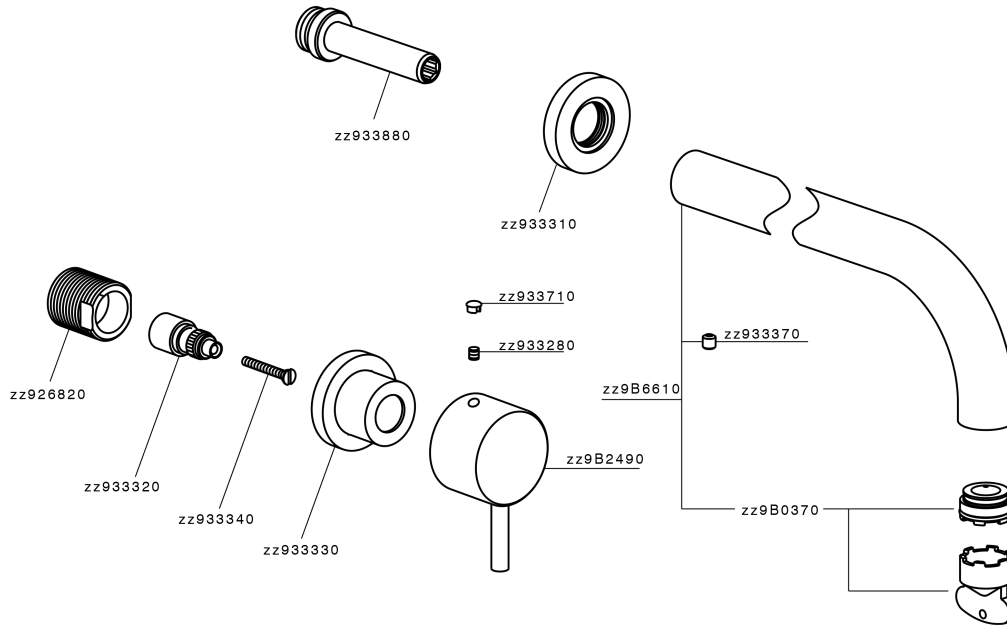

Exposed part for concealed washbasin mixer NUOVA LESS_LN013515

MODEL **LN013515**

Exposed part for concealed washbasin mixer, without concealed part, for items ZA033511

AVAILABLE FINISHINGS

-  **21** 21 Chrome
-  **2F** 2F Brushed Nickel
-  **40** 40 Matt Black
-  **4Q** 4Q Matt White

CHARACTERISTICS

Installation **Concealed**
 Required concealed parts **ZA033511**

Exposed part for concealed washbasin mixer NUOVA LESS_LN013515

LN013515

<https://en.cisal.it/exposed-part-for-concealed-washbasin-mixer-nuova-less-ln013515>

Concealed washbasin mixer CONCEALED_ZA033511

MODEL **ZA033511**

Concealed washbasin mixer, right headvalve - left headvalve

AVAILABLE FINISHINGS

 **04** 04 Without finishing

CHARACTERISTICS

Concealed **1**

2026-04-06