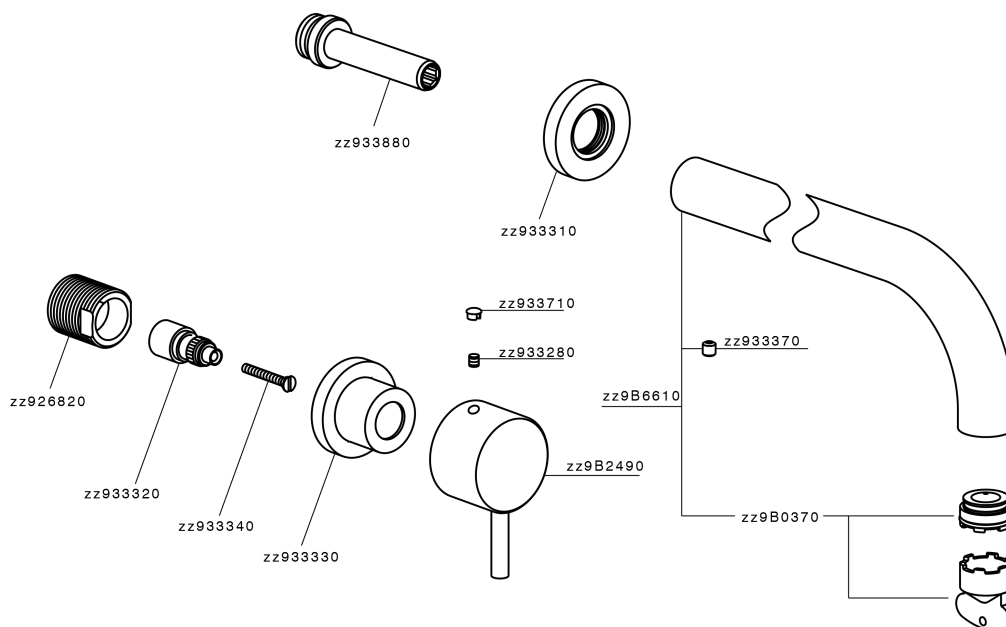

Exposed part for concealed washbasin mixer NUOVA LESS_LN013515

LN013515

<https://en.cisal.it/exposed-part-for-concealed-washbasin-mixer-nuova-less-ln013515>

Concealed washbasin mixer CONCEALED_ZA033511

ZA033511

<https://en.cisal.it/concealed-washbasin-mixer-concealed-za033511>

2026-04-06