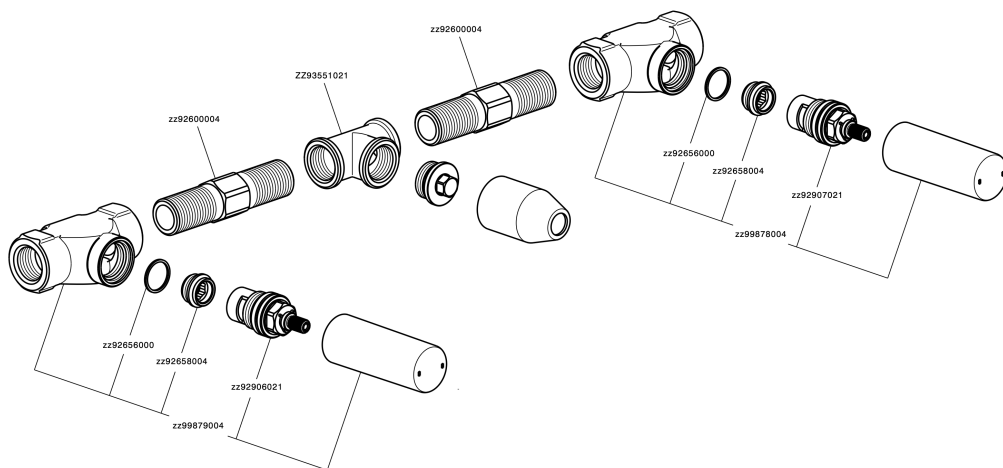

Exposed part for concealed washbasin mixer NUOVA LESS_LN013515

LN013515

<https://en.cisal.it/exposed-part-for-concealed-washbasin-mixer-nuova-less-ln013515>

Concealed washbasin mixer CONCEALED_ZA033511

ZA033511

<https://en.cisal.it/concealed-washbasin-mixer-concealed-za033511>

2026-05-20