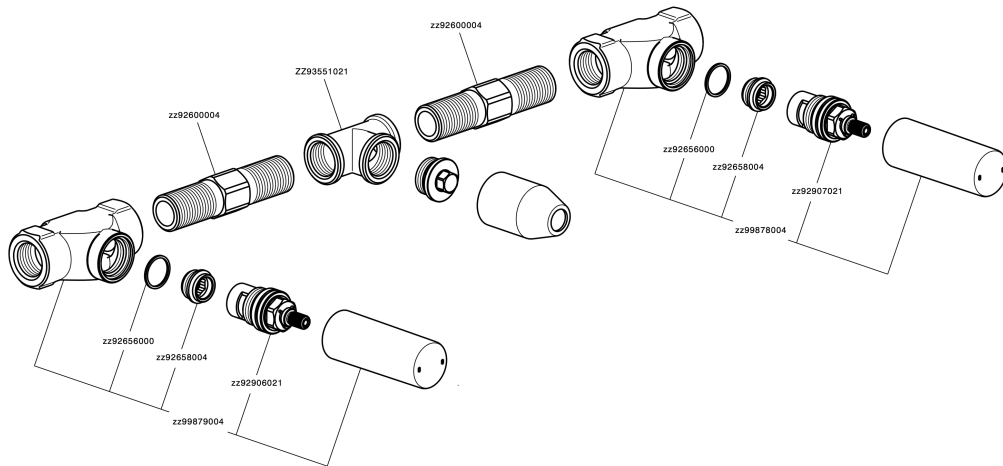

Exposed part for concealed washbasin mixer NUOVA LESS_LN013515

LN013515

<https://en.cisal.it/exposed-part-for-concealed-washbasin-mixer-nuova-less-ln013515>

Concealed washbasin mixer CONCEALED_ZA033511

ZA033511

<https://en.cisal.it/concealed-washbasin-mixer-concealed-za033511>

2026-04-06