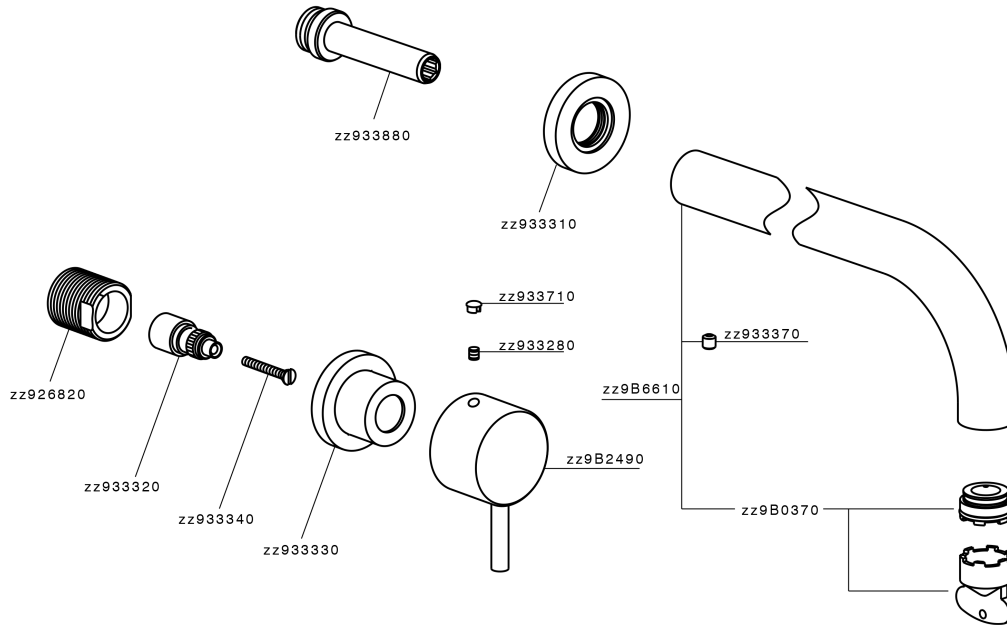

Exposed part for concealed washbasin mixer NUOVA LESS_LN013515

LN013515

<https://en.cisal.it/exposed-part-for-concealed-washbasin-mixer-nuova-less-ln013515>

Concealed washbasin mixer CONCEALED_ZA033511

ZA033511

<https://en.cisal.it/concealed-washbasin-mixer-concealed-za033511>

2026-05-20