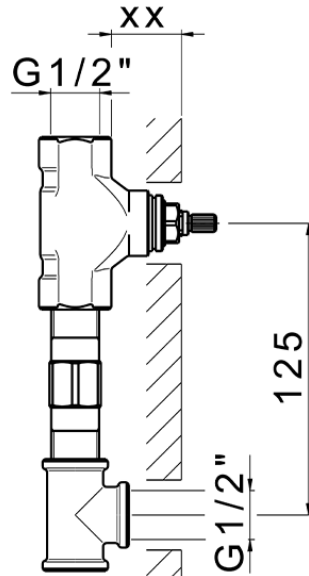

Serie's code	Size XX
CX 1351	20-35
CF 1351	20-35
CX 0331	20-35
CF 0331	20-35
CX 0200	20-35
CF 0200	20-35
BA 1351	20-35
GS 1351	20-35
GL 1351	20-35
MN 1351	20-35
LN 1351	20-35
LV 1351	33-48
LY 1351	33-48
CU 1351	33-48
SM 1351	30-45
AA 1351	10-30
AC 1351	10-30
AR 1351	15-25
PZ 1351	10-30
RG 1351	10-30
TS 1351	10-30
VT 1351	10-30
CS 1351	10-30
WA 1351	45-68
X1 1351	33-45
X2 1351	33-45
X3 1351	33-45
X4 1351	33-45
X5 1351	33-45
RI 1351	20-35
RM 1351	20-35

ZA033511

<https://en.cisal.it/concealed-washbasin-mixer-concealed-za033511>

2026-04-06