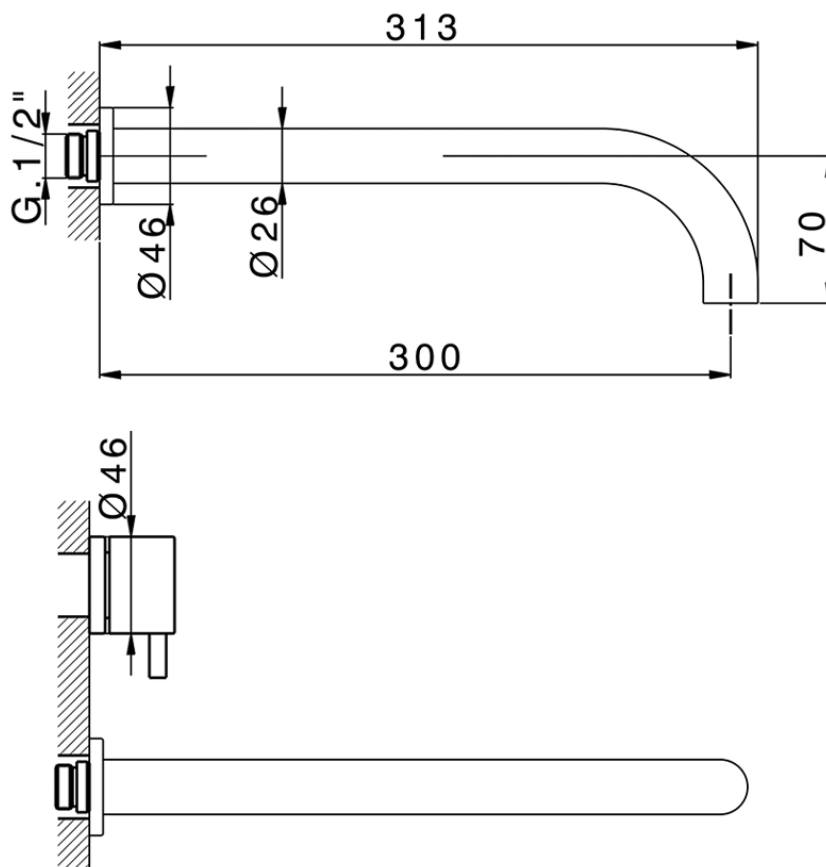

Exposed part for concealed washbasin mixer NUOVA LESS_LN013515

LN013515

<https://en.cisal.it/exposed-part-for-concealed-washbasin-mixer-nuova-less-ln013515>

Serie's code	Size XX
CX 1351	20-35
CF 1351	20-35
CX 0331	20-35
CF 0331	20-35
CX 0200	20-35
CF 0200	20-35
BA 1351	20-35
GS 1351	20-35
GL 1351	20-35
MN 1351	20-35
LN 1351	20-35
LV 1351	33-48
LY 1351	33-48
CU 1351	33-48
SM 1351	30-45
AA 1351	10-30
AC 1351	10-30
AR 1351	15-25
PZ 1351	10-30
RG 1351	10-30
TS 1351	10-30
VT 1351	10-30
CS 1351	10-30
WA 1351	45-68
X1 1351	33-45
X2 1351	33-45
X3 1351	33-45
X4 1351	33-45
X5 1351	33-45
RI 1351	20-35
RM 1351	20-35

Limiti di tolleranza superficie piastrelle
 Adjustment limits for finished tile surface
 Limites de tolérance surface carrelage
 Fliesenoberfläche
 Superficie del azulejo

ZA033511

<https://en.cisal.it/concealed-washbasin-mixer-concealed-za033511>