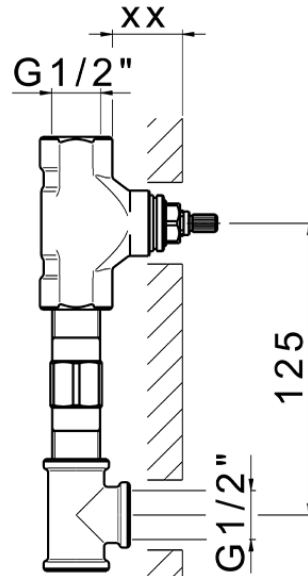

Serie's code	Size XX
CX 1351	20-35
CF 1351	20-35
CX 0331	20-35
CF 0331	20-35
CX 0200	20-35
CF 0200	20-35
BA 1351	20-35
GS 1351	20-35
GL 1351	20-35
MN 1351	20-35
LN 1351	20-35
LV 1351	33-48
LY 1351	33-48
CU 1351	33-48
SM 1351	30-45
AA 1351	10-30
AC 1351	10-30
AR 1351	15-25
PZ 1351	10-30
RG 1351	10-30
TS 1351	10-30
VT 1351	10-30
CS 1351	10-30
WA 1351	45-68
X1 1351	33-45
X2 1351	33-45
X3 1351	33-45
X4 1351	33-45
X5 1351	33-45
RI 1351	20-35
RM 1351	20-35

ZA033511

<https://en.cisal.it/concealed-washbasin-mixer-concealed-za033511>

2026-04-26