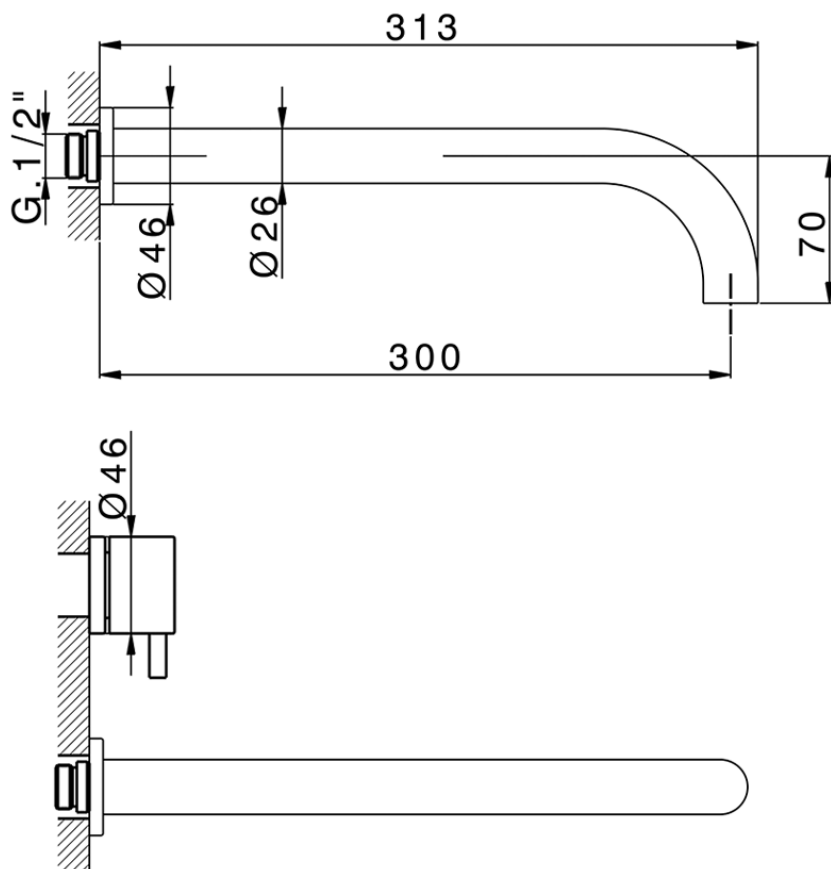

## Exposed part for concealed washbasin mixer NUOVA LESS\_LN013515

LN013515

<https://en.cisal.it/exposed-part-for-concealed-washbasin-mixer-nuova-less-ln013515>

Serie's code	Size XX
CX 1351	20-35
CF 1351	20-35
CX 0331	20-35
CF 0331	20-35
CX 0200	20-35
CF 0200	20-35
BA 1351	20-35
GS 1351	20-35
GL 1351	20-35
MN 1351	20-35
LN 1351	20-35
LV 1351	33-48
LY 1351	33-48
CU 1351	33-48
SM 1351	30-45
AA 1351	10-30
AC 1351	10-30
AR 1351	15-25
PZ 1351	10-30
RG 1351	10-30
TS 1351	10-30
VT 1351	10-30
CS 1351	10-30
WA 1351	45-68
X1 1351	33-45
X2 1351	33-45
X3 1351	33-45
X4 1351	33-45
X5 1351	33-45
RI 1351	20-35
RM 1351	20-35

Limiti di tolleranza superficie piastrelle  
 Adjustment limits for finished tile surface  
 Limites de tolérance surface carrelage  
 Fliesenoberfläche  
 Superficie del azulejo

ZA033511

<https://en.cisal.it/concealed-washbasin-mixer-concealed-za033511>