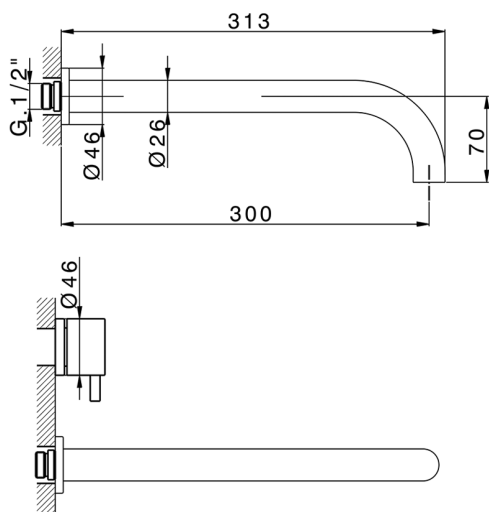

Exposed part for concealed washbasin mixer NUOVA LESS_LN013515

MODEL **LN013515**

Exposed part for concealed washbasin mixer, without concealed part, for items ZA033511

AVAILABLE FINISHINGS

-  **21** 21 Chrome
-  **2F** 2F Brushed Nickel
-  **40** 40 Matt Black
-  **4Q** 4Q Matt White

CHARACTERISTICS

Installation **Concealed**
 Required concealed parts **ZA033511**

Exposed part for concealed washbasin mixer NUOVA LESS_LN013515

LN013515

<https://en.cisal.it/exposed-part-for-concealed-washbasin-mixer-nuova-less-ln013515>

Concealed washbasin mixer CONCEALED_ZA033511

MODEL **ZA033511**

Concealed washbasin mixer, right headvalve - left headvalve

AVAILABLE FINISHINGS

 **04** 04 Without finishing

CHARACTERISTICS

Concealed **1**

2026-05-20