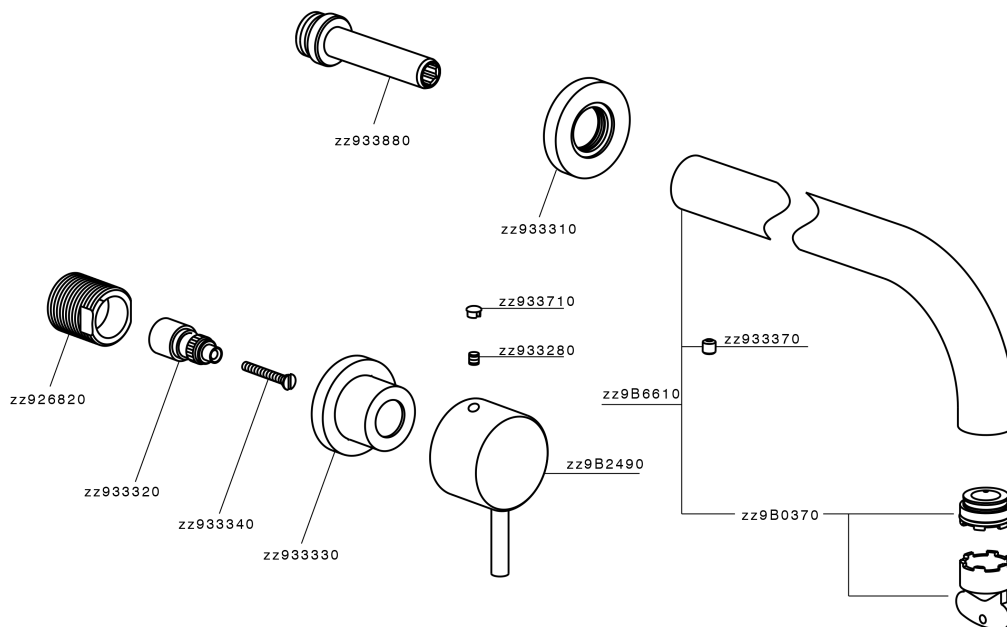

Exposed part for concealed washbasin mixer NUOVA LESS_LN013515

LN013515

<https://en.cisal.it/exposed-part-for-concealed-washbasin-mixer-nuova-less-ln013515>

Concealed washbasin mixer CONCEALED_ZA033511

ZA033511

<https://en.cisal.it/concealed-washbasin-mixer-concealed-za033511>

2026-04-06