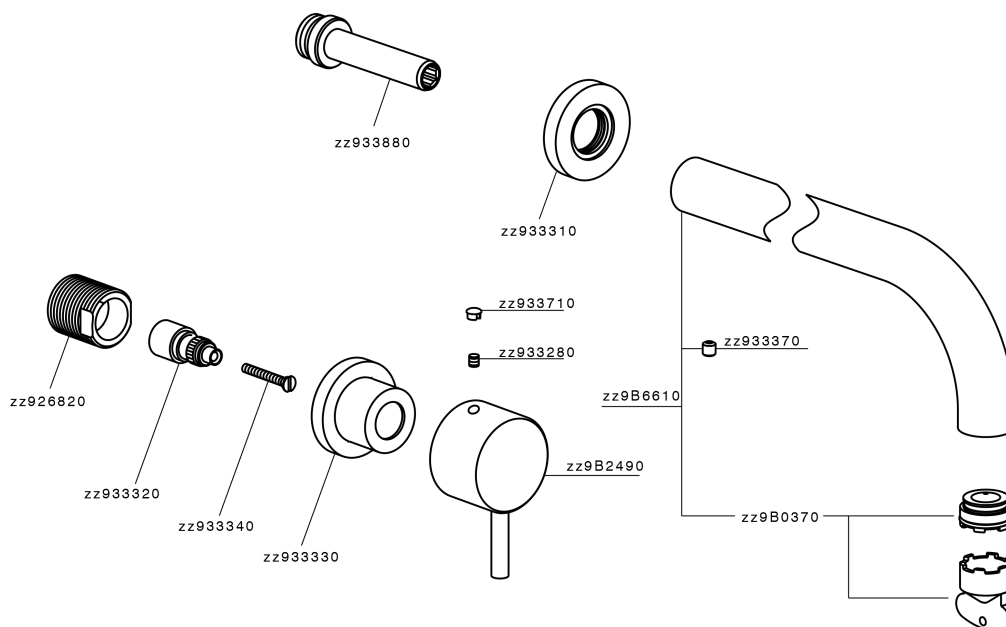

## Exposed part for concealed washbasin mixer NUOVA LESS\_LN013515

LN013515

<https://en.cisal.it/exposed-part-for-concealed-washbasin-mixer-nuova-less-ln013515>

## Concealed washbasin mixer CONCEALED\_ZA033511

ZA033511

<https://en.cisal.it/concealed-washbasin-mixer-concealed-za033511>

2026-04-08