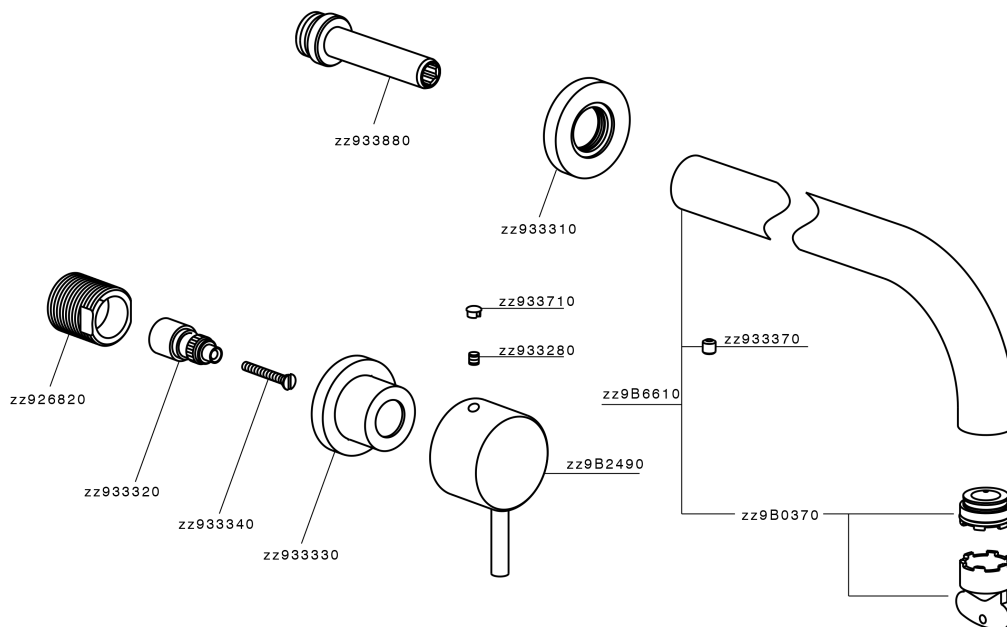

Exposed part for concealed washbasin mixer NUOVA LESS_LN013515

LN013515

<https://en.cisal.it/exposed-part-for-concealed-washbasin-mixer-nuova-less-ln013515>

Concealed washbasin mixer CONCEALED_ZA033511

ZA033511

<https://en.cisal.it/concealed-washbasin-mixer-concealed-za033511>

2026-05-20