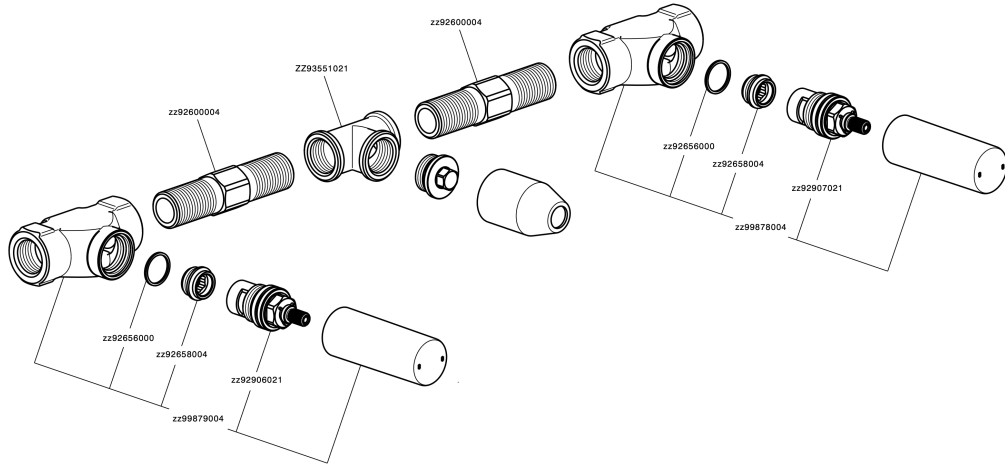

Exposed part for concealed washbasin mixer NUOVA LESS_LN013515

LN013515

<https://en.cisal.it/exposed-part-for-concealed-washbasin-mixer-nuova-less-ln013515>

Concealed washbasin mixer CONCEALED_ZA033511

ZA033511

<https://en.cisal.it/concealed-washbasin-mixer-concealed-za033511>

2026-05-20