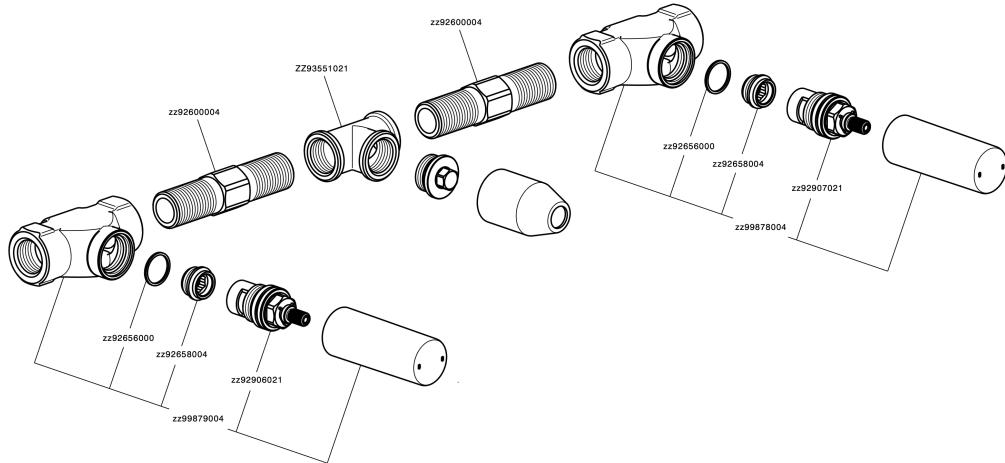

## Exposed part for concealed washbasin mixer NUOVA LESS\_LN013515

LN013515

<https://en.cisal.it/exposed-part-for-concealed-washbasin-mixer-nuova-less-ln013515>

## Concealed washbasin mixer CONCEALED\_ZA033511

ZA033511

<https://en.cisal.it/concealed-washbasin-mixer-concealed-za033511>

2026-04-08