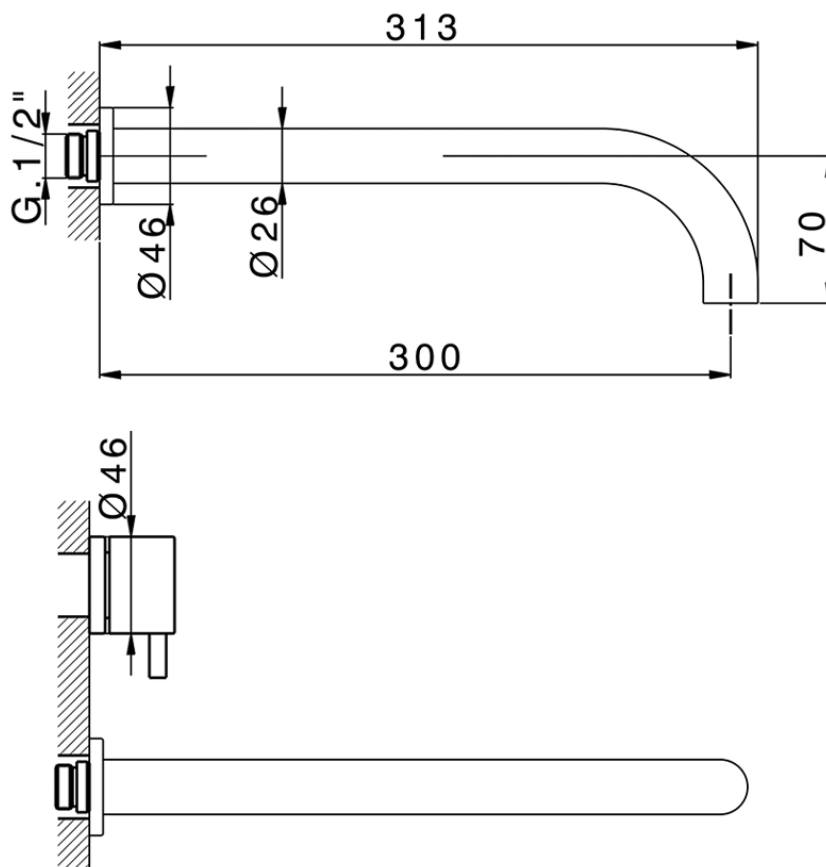

Exposed part for concealed washbasin mixer NUOVA LESS_LN013515

LN013515

<https://en.cisal.it/exposed-part-for-concealed-washbasin-mixer-nuova-less-ln013515>

Serie's code	Size XX
CX 1351	20-35
CF 1351	20-35
CX 0331	20-35
CF 0331	20-35
CX 0200	20-35
CF 0200	20-35
BA 1351	20-35
GS 1351	20-35
GL 1351	20-35
MN 1351	20-35
LN 1351	20-35
LV 1351	33-48
LY 1351	33-48
CU 1351	33-48
SM 1351	30-45
AA 1351	10-30
AC 1351	10-30
AR 1351	15-25
PZ 1351	10-30
RG 1351	10-30
TS 1351	10-30
VT 1351	10-30
CS 1351	10-30
WA 1351	45-68
X1 1351	33-45
X2 1351	33-45
X3 1351	33-45
X4 1351	33-45
X5 1351	33-45
RI 1351	20-35
RM 1351	20-35

Limiti di tolleranza superficie piastrelle
 Adjustment limits for finished tile surface
 Limites de tolérance surface carrelage
 Fliesenoberfläche
 Superficie del azulejo