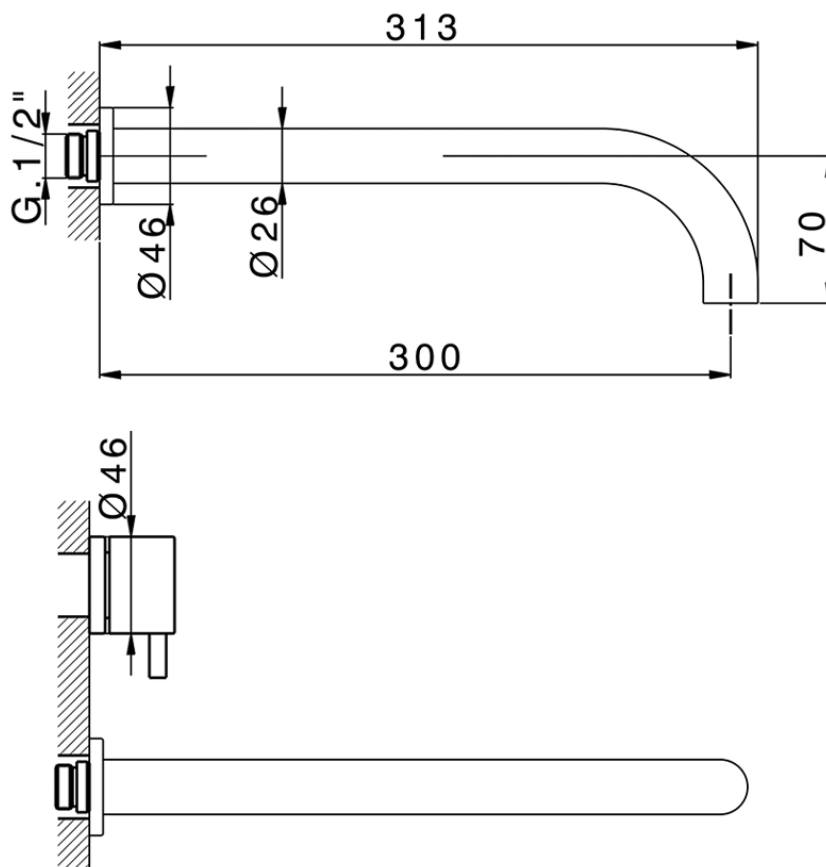

**Exposed part for concealed washbasin mixer NUOVA LESS\_LN013515**

LN013515

<https://en.cisal.it/exposed-part-for-concealed-washbasin-mixer-nuova-less-ln013515>

Serie's code	Size XX
CX 1351	20-35
CF 1351	20-35
CX 0331	20-35
CF 0331	20-35
CX 0200	20-35
CF 0200	20-35
BA 1351	20-35
GS 1351	20-35
GL 1351	20-35
MN 1351	20-35
LN 1351	20-35
LV 1351	33-48
LY 1351	33-48
CU 1351	33-48
SM 1351	30-45
AA 1351	10-30
AC 1351	10-30
AR 1351	15-25
PZ 1351	10-30
RG 1351	10-30
TS 1351	10-30
VT 1351	10-30
CS 1351	10-30
WA 1351	45-68
X1 1351	33-45
X2 1351	33-45
X3 1351	33-45
X4 1351	33-45
X5 1351	33-45
RI 1351	20-35
RM 1351	20-35

Limiti di tolleranza superficie piastrelle  
 Adjustment limits for finished tile surface  
 Limites de tolérance surface carrelage  
 Fliesenoberfläche  
 Superficie del azulejo

ZA033511

<https://en.cisal.it/concealed-washbasin-mixer-concealed-za033511>