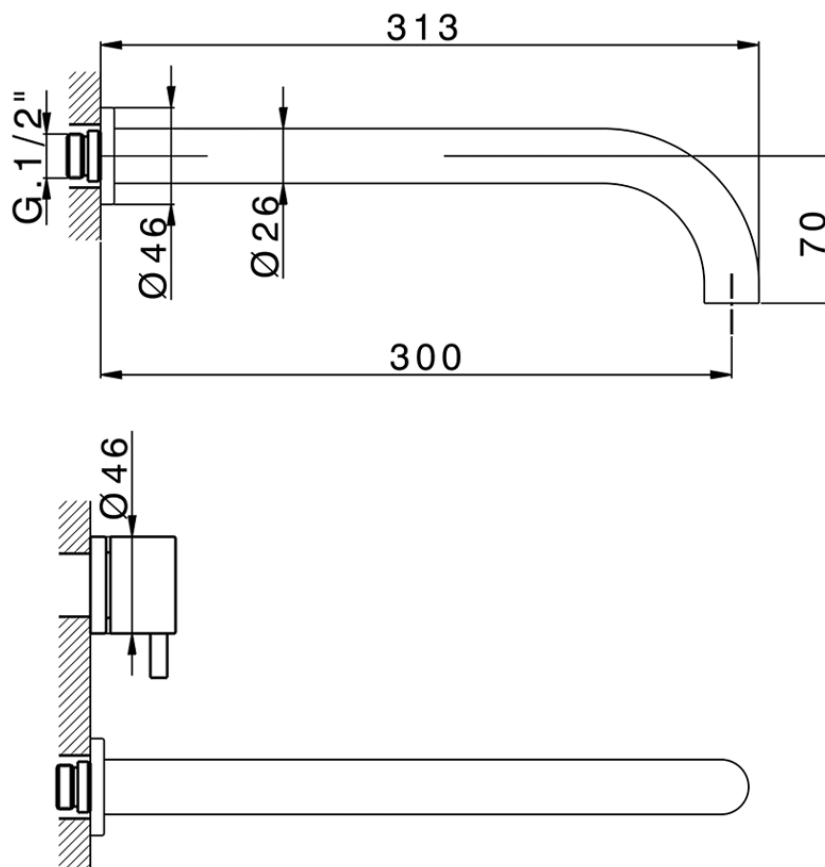

Exposed part for concealed washbasin mixer NUOVA LESS_LN013515

LN013515

<https://en.cisal.it/exposed-part-for-concealed-washbasin-mixer-nuova-less-ln013515>

| Serie's code | Size XX |
|--------------|---------|
| CX 1351 | 20-35 |
| CF 1351 | 20-35 |
| CX 0331 | 20-35 |
| CF 0331 | 20-35 |
| CX 0200 | 20-35 |
| CF 0200 | 20-35 |
| BA 1351 | 20-35 |
| GS 1351 | 20-35 |
| GL 1351 | 20-35 |
| MN 1351 | 20-35 |
| LN 1351 | 20-35 |
| LV 1351 | 33-48 |
| LY 1351 | 33-48 |
| CU 1351 | 33-48 |
| SM 1351 | 30-45 |
| AA 1351 | 10-30 |
| AC 1351 | 10-30 |
| AR 1351 | 15-25 |
| PZ 1351 | 10-30 |
| RG 1351 | 10-30 |
| TS 1351 | 10-30 |
| VT 1351 | 10-30 |
| CS 1351 | 10-30 |
| WA 1351 | 45-68 |
| X1 1351 | 33-45 |
| X2 1351 | 33-45 |
| X3 1351 | 33-45 |
| X4 1351 | 33-45 |
| X5 1351 | 33-45 |
| RI 1351 | 20-35 |
| RM 1351 | 20-35 |

Limiti di tolleranza superficie piastrelle
 Adjustment limits for finished tile surface
 Limites de tolérance surface carrelage
 Fliesenoberfläche
 Superficie del azulejo

ZA033511

<https://en.cisal.it/concealed-washbasin-mixer-concealed-za033511>