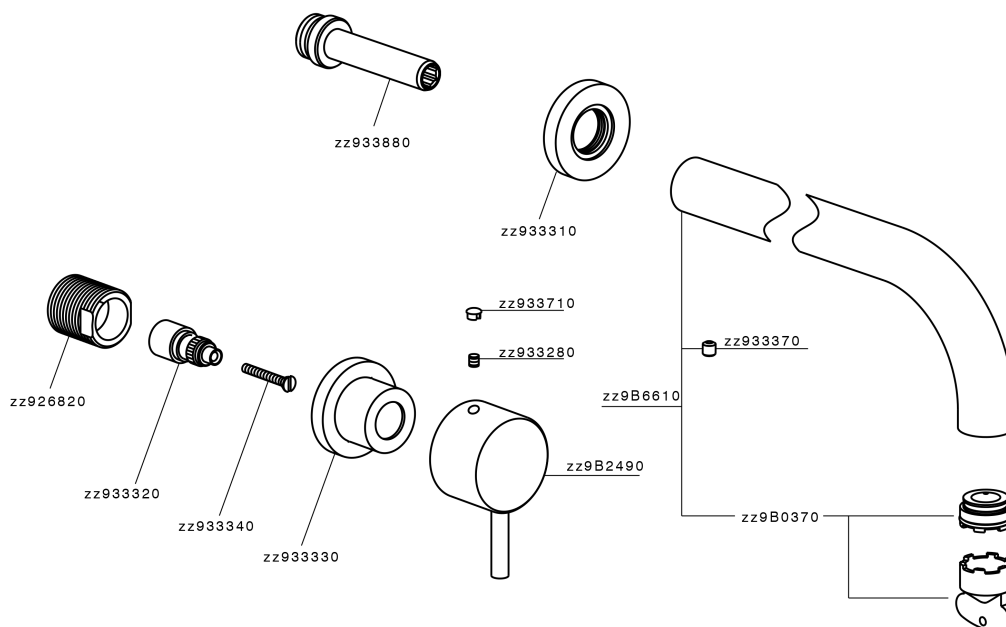

Exposed part for concealed washbasin mixer NUOVA LESS_LN013515

MODEL **LN013515**

Exposed part for concealed washbasin mixer, without concealed part, for items ZA033511

AVAILABLE FINISHINGS

-  **21** 21 Chrome
-  **2F** 2F Brushed Nickel
-  **40** 40 Matt Black
-  **4Q** 4Q Matt White

CHARACTERISTICS

Installation **Concealed**
 Required concealed parts **ZA033511**

Exposed part for concealed washbasin mixer NUOVA LESS_LN013515

LN013515

<https://en.cisal.it/exposed-part-for-concealed-washbasin-mixer-nuova-less-ln013515>

Concealed washbasin mixer CONCEALED_ZA033511

MODEL **ZA033511**

Concealed washbasin mixer, right headvalve - left headvalve

AVAILABLE FINISHINGS

 **04** 04 Without finishing

CHARACTERISTICS

Concealed **1**

2026-05-20