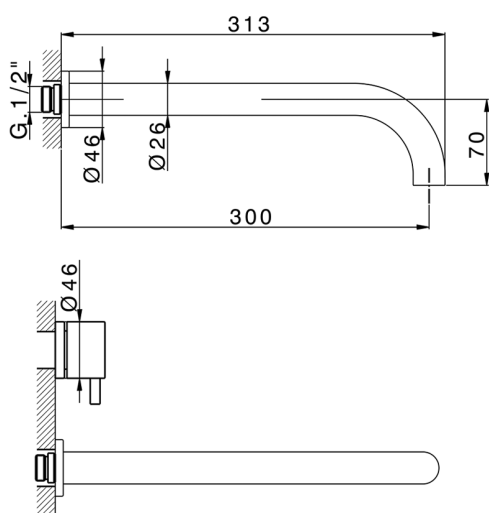

Exposed part for concealed washbasin mixer NUOVA LESS_LN013515

MODEL **LN013515**

Exposed part for concealed washbasin mixer, without concealed part, for items ZA033511

AVAILABLE FINISHINGS

-  **21** 21 Chrome
-  **2F** 2F Brushed Nickel
-  **40** 40 Matt Black
-  **4Q** 4Q Matt White

CHARACTERISTICS

Installation **Concealed**
 Required concealed parts **ZA033511**

Exposed part for concealed washbasin mixer NUOVA LESS_LN013515

LN013515

<https://en.cisal.it/exposed-part-for-concealed-washbasin-mixer-nuova-less-ln013515>

Concealed washbasin mixer CONCEALED_ZA033511

MODEL **ZA033511**

Concealed washbasin mixer, right headvalve - left headvalve

AVAILABLE FINISHINGS

 **04** 04 Without finishing

CHARACTERISTICS

Concealed **1**

2026-05-20