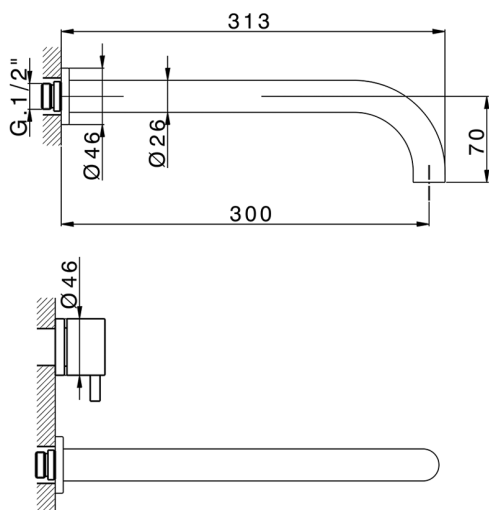

Exposed part for concealed washbasin mixer NUOVA LESS_LN013515

MODEL **LN013515**

Exposed part for concealed washbasin mixer, without concealed part, for items ZA033511

AVAILABLE FINISHINGS

-  **21** 21 Chrome
-  **2F** 2F Brushed Nickel
-  **40** 40 Matt Black
-  **4Q** 4Q Matt White

CHARACTERISTICS

Installation **Concealed**
 Required concealed parts **ZA033511**

Exposed part for concealed washbasin mixer NUOVA LESS_LN013515

LN013515

<https://en.cisal.it/exposed-part-for-concealed-washbasin-mixer-nuova-less-ln013515>

Concealed washbasin mixer CONCEALED_ZA033511

MODEL **ZA033511**

Concealed washbasin mixer, right headvalve - left headvalve

AVAILABLE FINISHINGS

 **04** 04 Without finishing

CHARACTERISTICS

Concealed **1**

2026-06-13