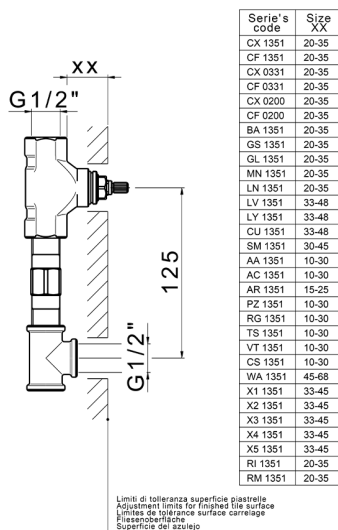

Exposed part for concealed washbasin mixer NUOVA LESS_LN013515

MODEL **LN013515**

Exposed part for concealed washbasin mixer, without concealed part, for items ZA033511

AVAILABLE FINISHINGS

-  **21** 21 Chrome
-  **2F** 2F Brushed Nickel
-  **40** 40 Matt Black
-  **4Q** 4Q Matt White

CHARACTERISTICS

Installation **Concealed**
 Required concealed parts **ZA033511**

Exposed part for concealed washbasin mixer NUOVA LESS_LN013515

LN013515

<https://en.cisal.it/exposed-part-for-concealed-washbasin-mixer-nuova-less-ln013515>

Concealed washbasin mixer CONCEALED_ZA033511

MODEL **ZA033511**

Concealed washbasin mixer, right headvalve - left headvalve

AVAILABLE FINISHINGS

 **04** 04 Without finishing

CHARACTERISTICS

Concealed **1**

2026-06-13