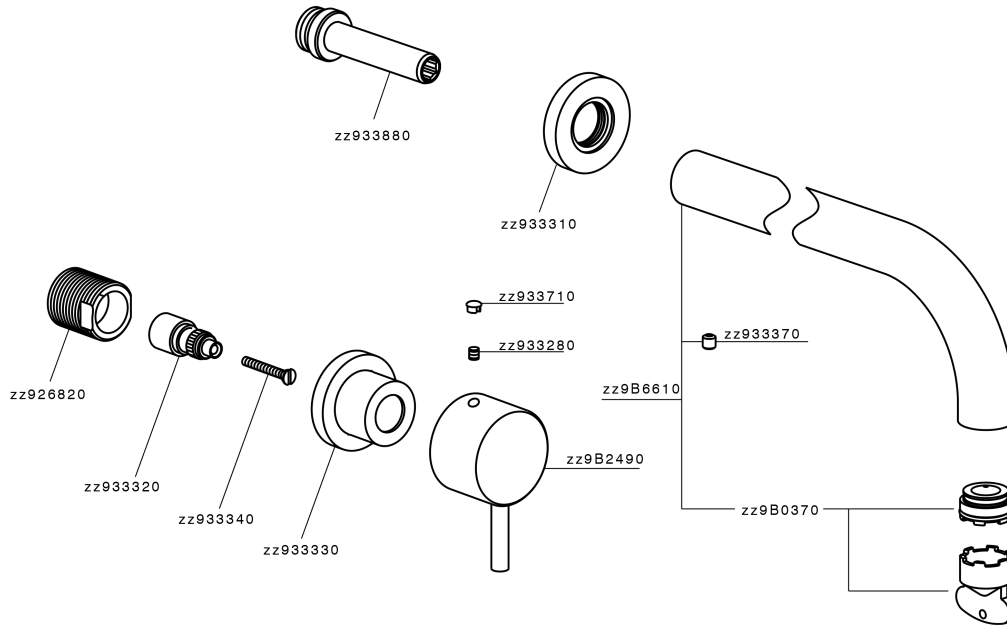

Exposed part for concealed washbasin mixer NUOVA LESS_LN013515

MODEL **LN013515**

Exposed part for concealed washbasin mixer, without concealed part, for items ZA033511

AVAILABLE FINISHINGS

-  **21** 21 Chrome
-  **2F** 2F Brushed Nickel
-  **40** 40 Matt Black
-  **4Q** 4Q Matt White

CHARACTERISTICS

Installation **Concealed**
 Required concealed parts **ZA033511**

Exposed part for concealed washbasin mixer NUOVA LESS_LN013515

LN013515

<https://en.cisal.it/exposed-part-for-concealed-washbasin-mixer-nuova-less-ln013515>

Concealed washbasin mixer CONCEALED_ZA033511

MODEL **ZA033511**

Concealed washbasin mixer, right headvalve - left headvalve

AVAILABLE FINISHINGS

 **04** 04 Without finishing

CHARACTERISTICS

Concealed **1**

2026-06-13