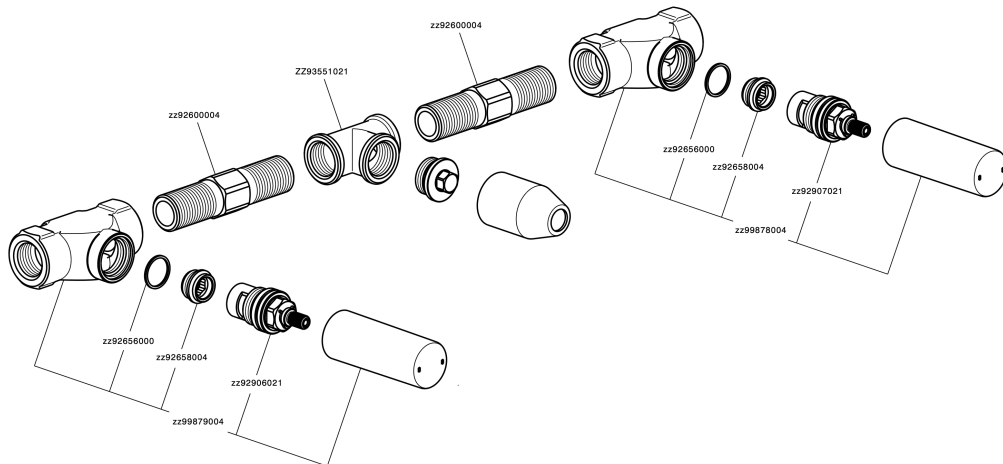

## Exposed part for concealed washbasin mixer NUOVA LESS\_LN013515

LN013515

<https://en.cisal.it/exposed-part-for-concealed-washbasin-mixer-nuova-less-ln013515>

## Concealed washbasin mixer CONCEALED\_ZA033511

ZA033511

<https://en.cisal.it/concealed-washbasin-mixer-concealed-za033511>

2026-06-14