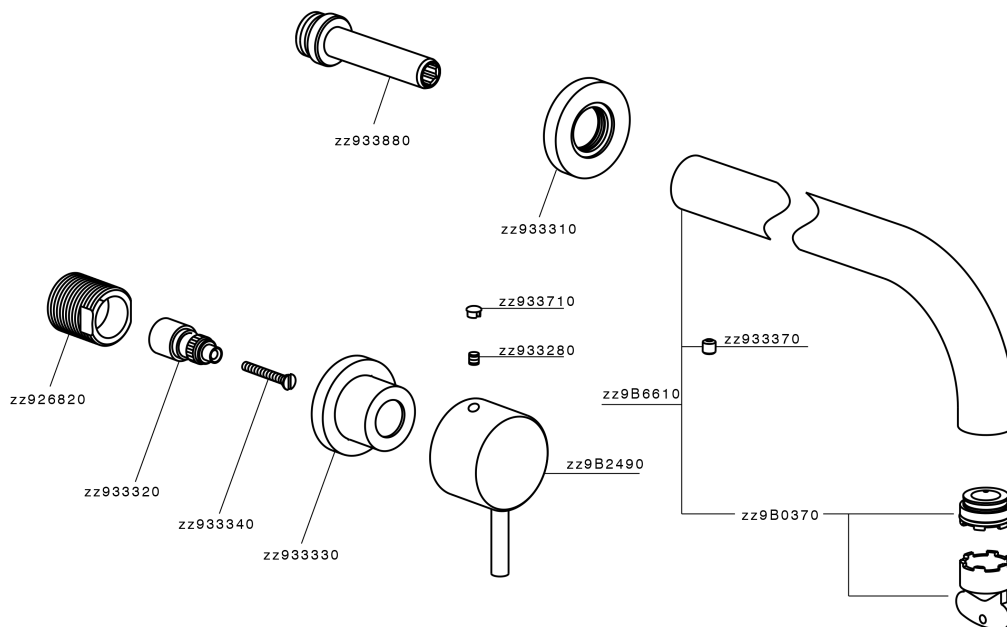

## Exposed part for concealed washbasin mixer NUOVA LESS\_LN013515

LN013515

<https://en.cisal.it/exposed-part-for-concealed-washbasin-mixer-nuova-less-ln013515>

## Concealed washbasin mixer CONCEALED\_ZA033511

ZA033511

<https://en.cisal.it/concealed-washbasin-mixer-concealed-za033511>

2026-06-14