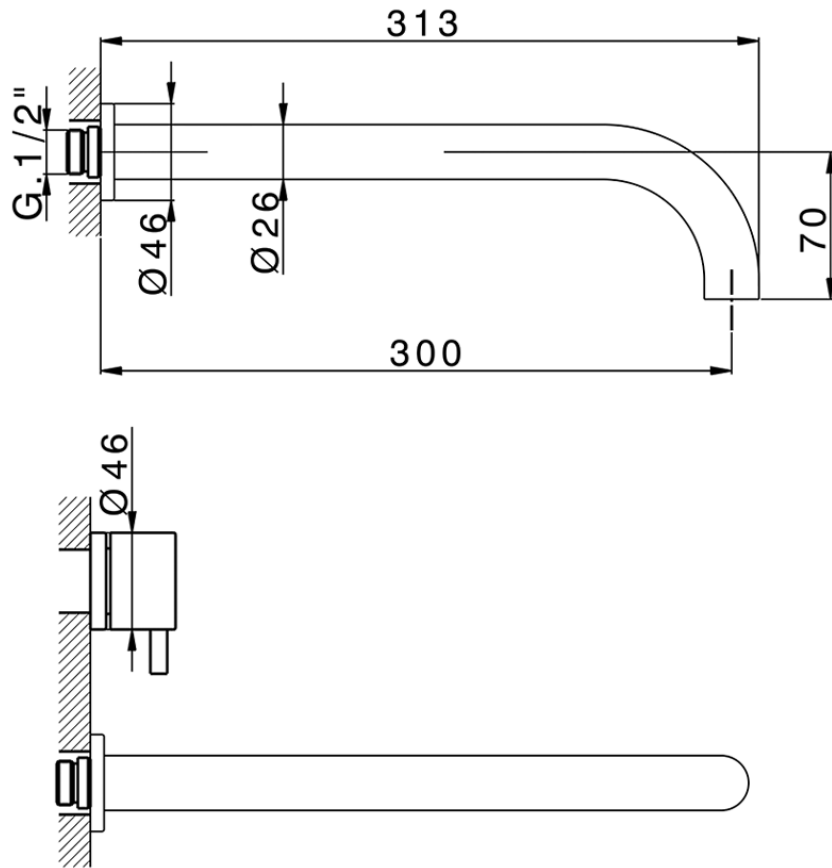

Exposed part for concealed washbasin mixer NUOVA LESS_LN013515

LN013515

<https://en.cisal.it/exposed-part-for-concealed-washbasin-mixer-nuova-less-ln013515>

Serie's code	Size XX
CX 1351	20-35
CF 1351	20-35
CX 0331	20-35
CF 0331	20-35
CX 0200	20-35
CF 0200	20-35
BA 1351	20-35
GS 1351	20-35
GL 1351	20-35
MN 1351	20-35
LN 1351	20-35
LV 1351	33-48
LY 1351	33-48
CU 1351	33-48
SM 1351	30-45
AA 1351	10-30
AC 1351	10-30
AR 1351	15-25
PZ 1351	10-30
RG 1351	10-30
TS 1351	10-30
VT 1351	10-30
CS 1351	10-30
WA 1351	45-68
X1 1351	33-45
X2 1351	33-45
X3 1351	33-45
X4 1351	33-45
X5 1351	33-45
RI 1351	20-35
RM 1351	20-35

Limiti di tolleranza superficie piastrelle
 Adjustment limits for finished tile surface
 Limites de tolérance surface carrelage
 Fliesenoberfläche
 Superficie del azulejo

ZA033511

<https://en.cisal.it/concealed-washbasin-mixer-concealed-za033511>