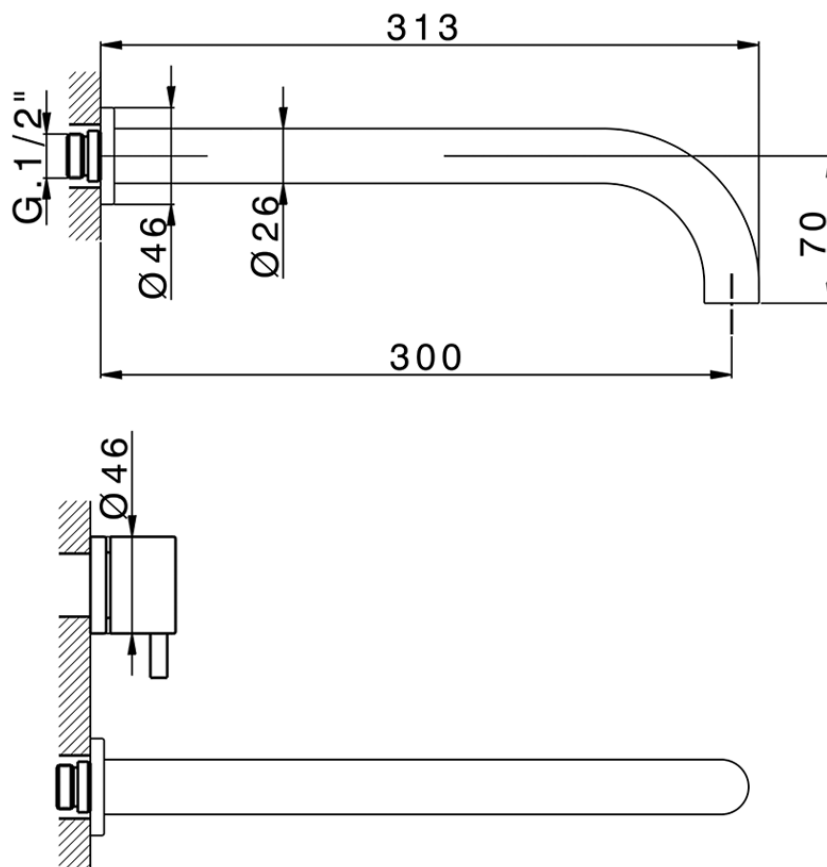

Exposed part for concealed washbasin mixer NUOVA LESS_LN013515

LN013515

<https://en.cisal.it/exposed-part-for-concealed-washbasin-mixer-nuova-less-ln013515>

Serie's code	Size XX
CX 1351	20-35
CF 1351	20-35
CX 0331	20-35
CF 0331	20-35
CX 0200	20-35
CF 0200	20-35
BA 1351	20-35
GS 1351	20-35
GL 1351	20-35
MN 1351	20-35
LN 1351	20-35
LV 1351	33-48
LY 1351	33-48
CU 1351	33-48
SM 1351	30-45
AA 1351	10-30
AC 1351	10-30
AR 1351	15-25
PZ 1351	10-30
RG 1351	10-30
TS 1351	10-30
VT 1351	10-30
CS 1351	10-30
WA 1351	45-68
X1 1351	33-45
X2 1351	33-45
X3 1351	33-45
X4 1351	33-45
X5 1351	33-45
RI 1351	20-35
RM 1351	20-35

Limiti di tolleranza superficie piastrelle
 Adjustment limits for finished tile surface
 Limites de tolérance surface carrelage
 Fliesenoberfläche
 Superficie del azulejo

ZA033511

<https://en.cisal.it/concealed-washbasin-mixer-concealed-za033511>