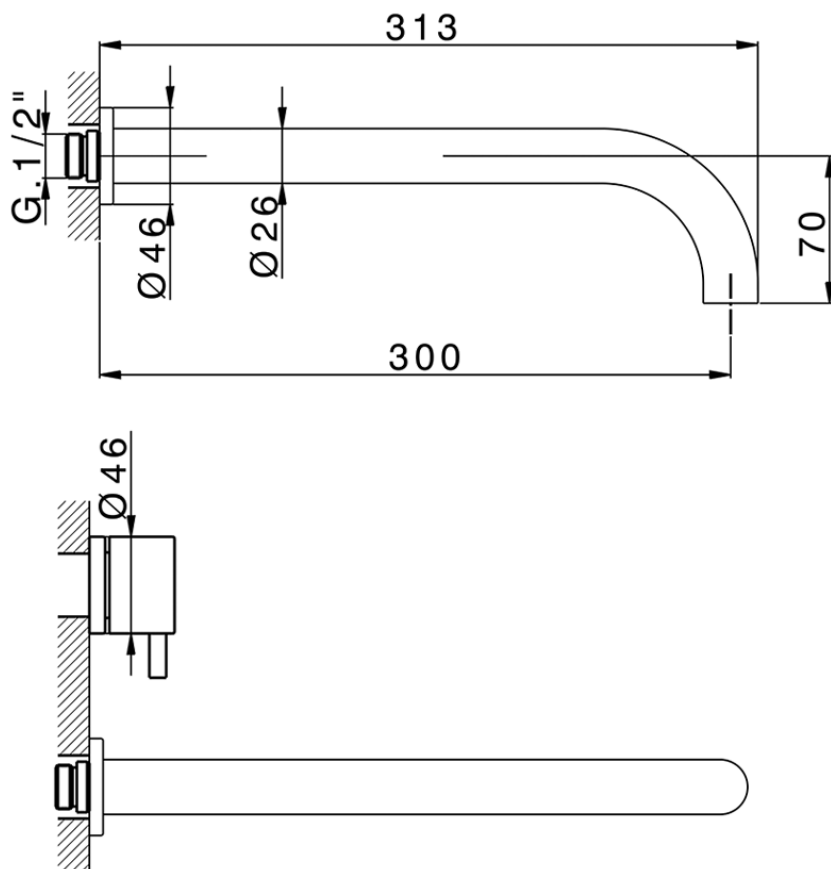

Exposed part for concealed washbasin mixer NUOVA LESS_LN013515

LN013515

<https://en.cisal.it/exposed-part-for-concealed-washbasin-mixer-nuova-less-ln013515>

Serie's code	Size XX
CX 1351	20-35
CF 1351	20-35
CX 0331	20-35
CF 0331	20-35
CX 0200	20-35
CF 0200	20-35
BA 1351	20-35
GS 1351	20-35
GL 1351	20-35
MN 1351	20-35
LN 1351	20-35
LV 1351	33-48
LY 1351	33-48
CU 1351	33-48
SM 1351	30-45
AA 1351	10-30
AC 1351	10-30
AR 1351	15-25
PZ 1351	10-30
RG 1351	10-30
TS 1351	10-30
VT 1351	10-30
CS 1351	10-30
WA 1351	45-68
X1 1351	33-45
X2 1351	33-45
X3 1351	33-45
X4 1351	33-45
X5 1351	33-45
RI 1351	20-35
RM 1351	20-35

Limiti di tolleranza superficie piastrelle
 Adjustment limits for finished tile surface
 Limites de tolérance surface carrelage
 Fliesenoberfläche
 Superficie del azulejo

ZA033511

<https://en.cisal.it/concealed-washbasin-mixer-concealed-za033511>