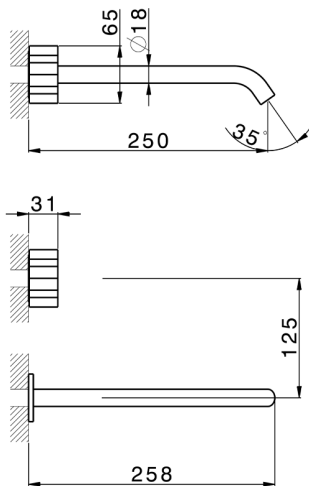

Exposed part for concealed washbasin mixer MARBLE X32_X5013511

MODEL **X5013511**

Exposed part for concealed washbasin mixer, without concealed part, for item ZA033510, with marble handles, Inox AISI 316L

AVAILABLE FINISHINGS

5X 5X Brushed Stainless Steel/Marble Marquina

CHARACTERISTICS

Installation **Concealed**

Required concealed parts **ZA033510**

Exposed part for concealed washbasin mixer MARBLE X32_X5013511

X5013511

<https://en.cisal.it/exposed-part-for-concealed-washbasin-mixer-marble-x32x5013511>

Concealed washbasin mixer CONCEALED_ZA033510

MODEL **ZA033510**

Concealed washbasin mixer, with two right headvalves