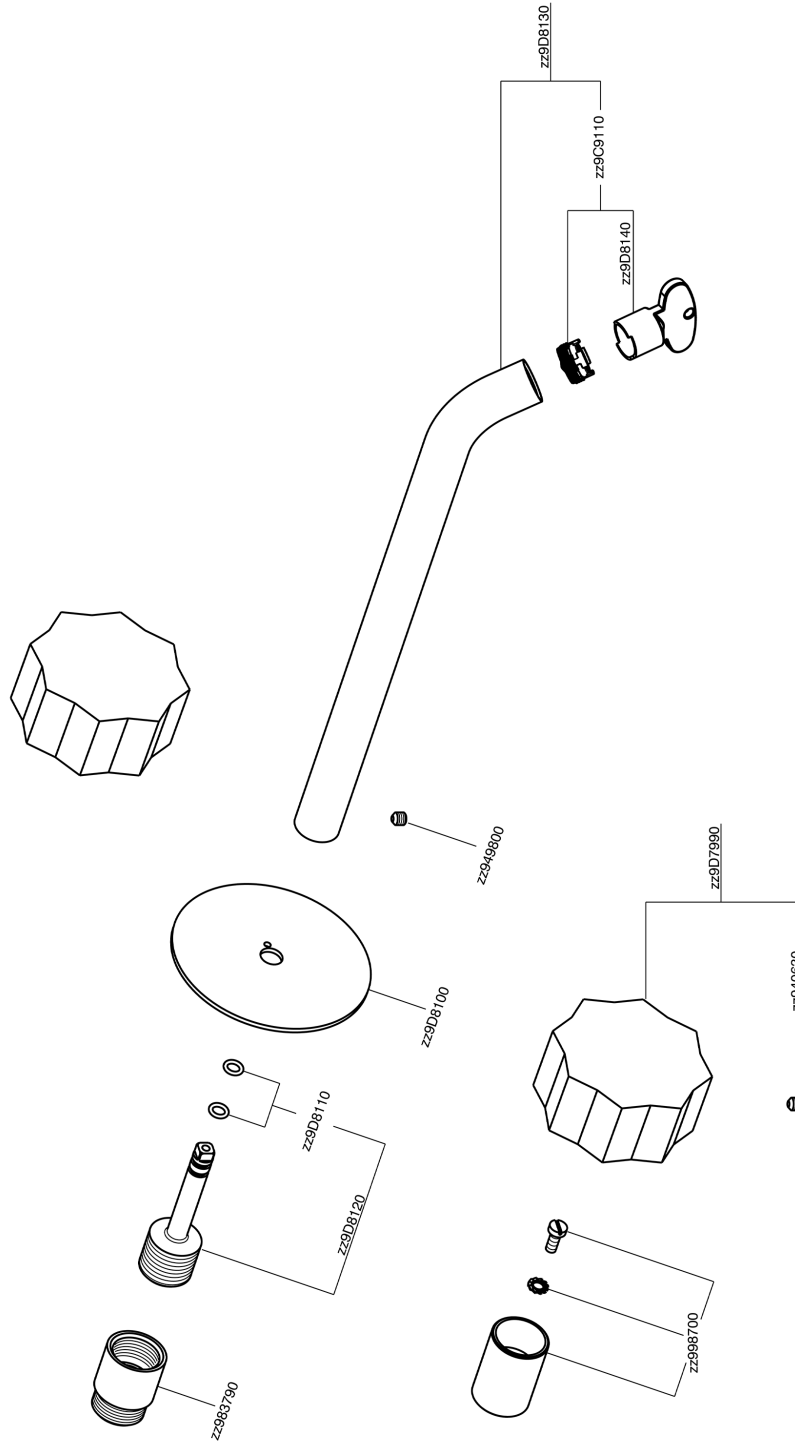

Exposed part for concealed washbasin mixer MARBLE X32_X5013511

MODEL **X5013511**

Exposed part for concealed washbasin mixer, without concealed part, for item ZA033510, with marble handles, Inox AISI 316L

AVAILABLE FINISHINGS

5X 5X Brushed Stainless Steel/Marble Marquina

CHARACTERISTICS

Installation **Concealed**

Required concealed parts **ZA033510**

Exposed part for concealed washbasin mixer MARBLE X32_X5013511

X5013511

<https://en.cisal.it/exposed-part-for-concealed-washbasin-mixer-marble-x32x5013511>

Concealed washbasin mixer CONCEALED_ZA033510

MODEL **ZA033510**

Concealed washbasin mixer, with two right headvalves