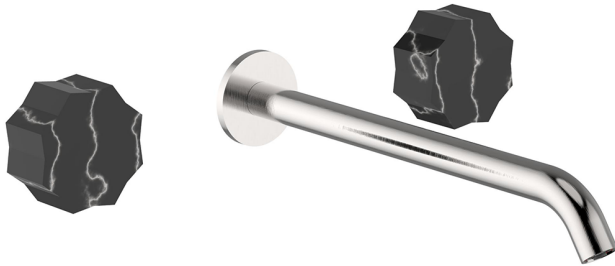

Exposed part for concealed washbasin mixer MARBLE X32_X5013511

MODEL **X5013511**

Exposed part for concealed washbasin mixer, without concealed part, for item ZA033510, with marble handles, Inox AISI 316L

AVAILABLE FINISHINGS

5X 5X Brushed Stainless Steel/Marble Marquina

CHARACTERISTICS

Installation **Concealed**

Required concealed parts **ZA033510**

Exposed part for concealed washbasin mixer MARBLE X32_X5013511

X5013511

<https://en.cisal.it/exposed-part-for-concealed-washbasin-mixer-marble-x32x5013511>

Concealed washbasin mixer CONCEALED_ZA033510

MODEL **ZA033510**

Concealed washbasin mixer, with two right headvalves