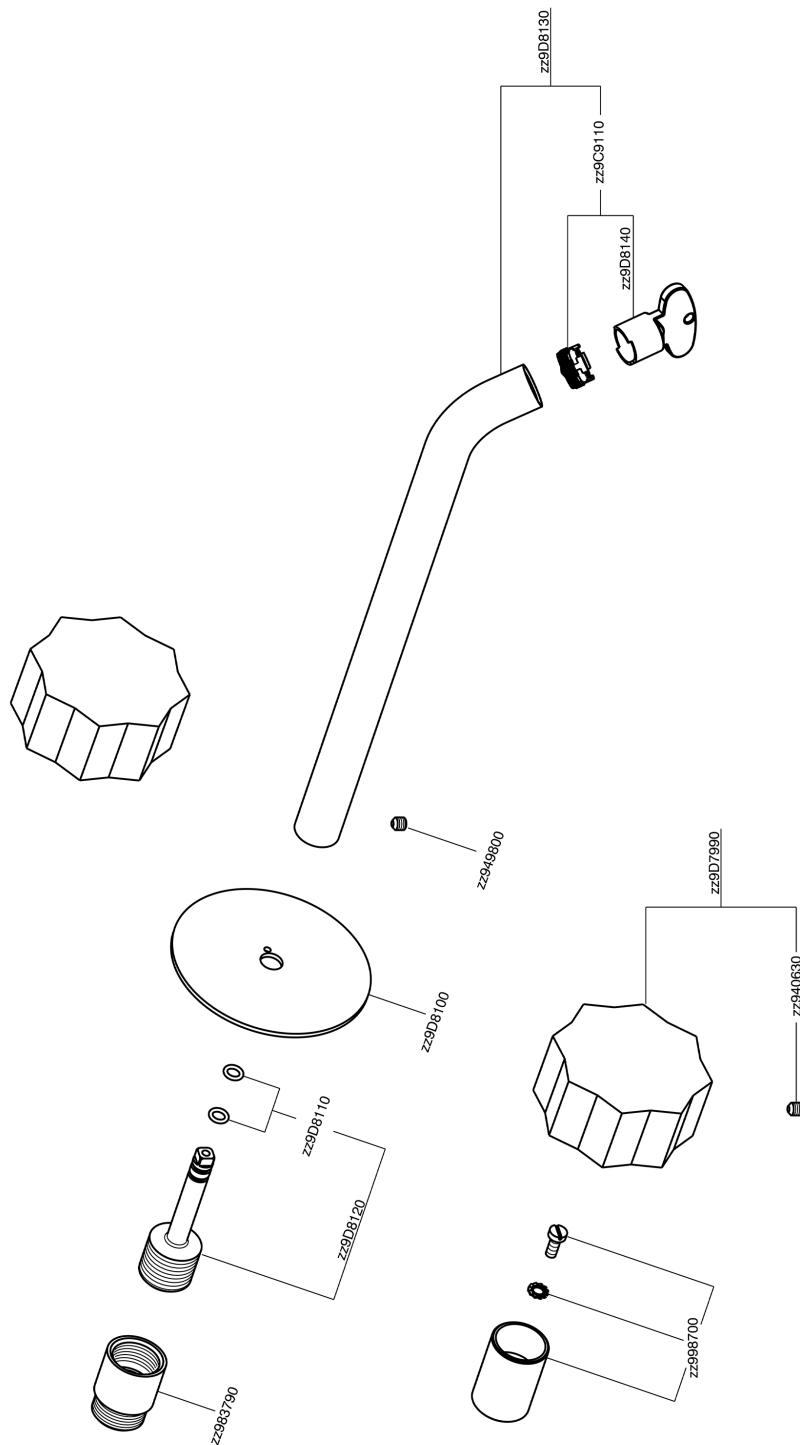

Exposed part for concealed washbasin mixer MARBLE X32_X5013511

X5013511

<https://en.cisal.it/exposed-part-for-concealed-washbasin-mixer-marble-x32x5013511>

Concealed washbasin mixer CONCEALED_ZA033510

ZA033510

<https://en.cisal.it/concealed-washbasin-mixer-concealedza033510>

2024-10-18