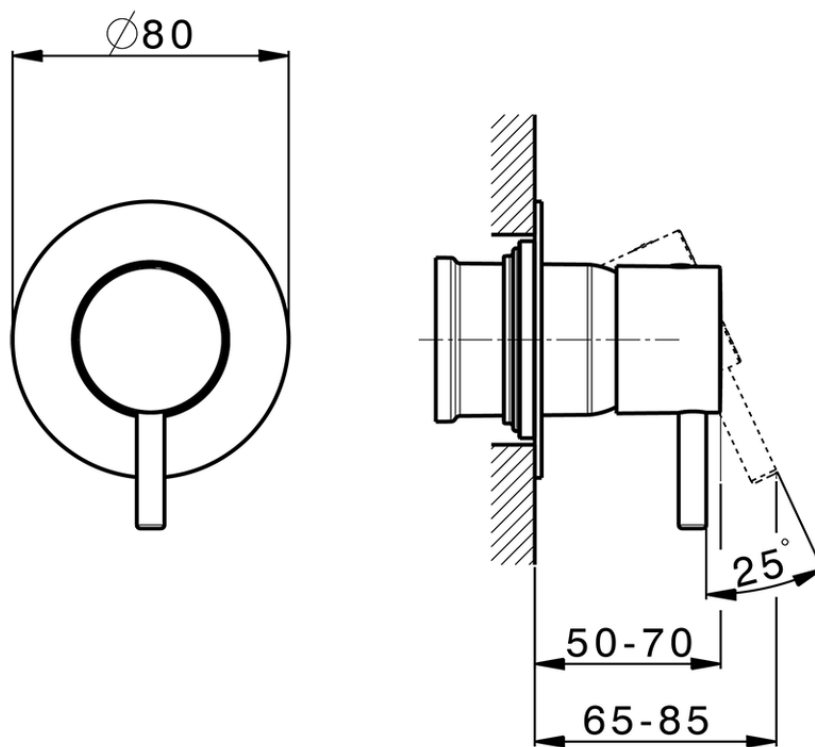

Exposed part for concealed S.L. shower valve NUOVA LESS_LN003000C

LN003000C

<https://en.cisal.it/exposed-part-for-concealed-s-l-shower-valve-nuova-less-ln003000c>

Piastra/Plate/Plaque/Platte/Placa

2-3mm: XX 27-47 YY 54-74

10mm: XX 16-40 YY 43-68

ZA005301

<https://en.cisal.it/concealed-single-lever-shower-mixer-concealed-za005301>

Piastra/Plate/Plaque/Platte/Placa

2-3mm: XX 27-47 YY 54-74

10mm: XX 16-40 YY 43-68

ZA005300

<https://en.cisal.it/concealed-single-lever-shower-mixer-concealed-za005300>