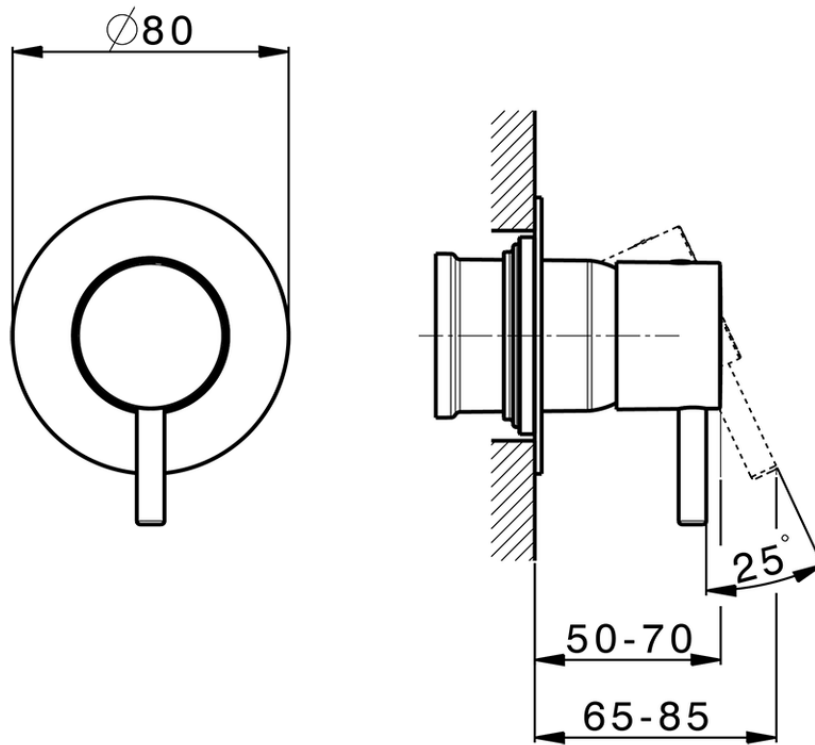

Exposed part for concealed S.L. shower valve NUOVA LESS_LN003000C

LN003000C

<https://en.cisal.it/exposed-part-for-concealed-s-l-shower-valve-nuova-less-ln003000c>

Piastra/Plate/Plaque/Platte/Placa

2-3mm: XX 27-47 YY 54-74

10mm: XX 16-40 YY 43-68

ZA005301

<https://en.cisal.it/concealed-single-lever-shower-mixer-concealed-za005301>

Piastra/Plate/Plaque/Platte/Placa

2-3mm: XX 27-47 YY 54-74

10mm: XX 16-40 YY 43-68

ZA005300

<https://en.cisal.it/concealed-single-lever-shower-mixer-concealed-za005300>