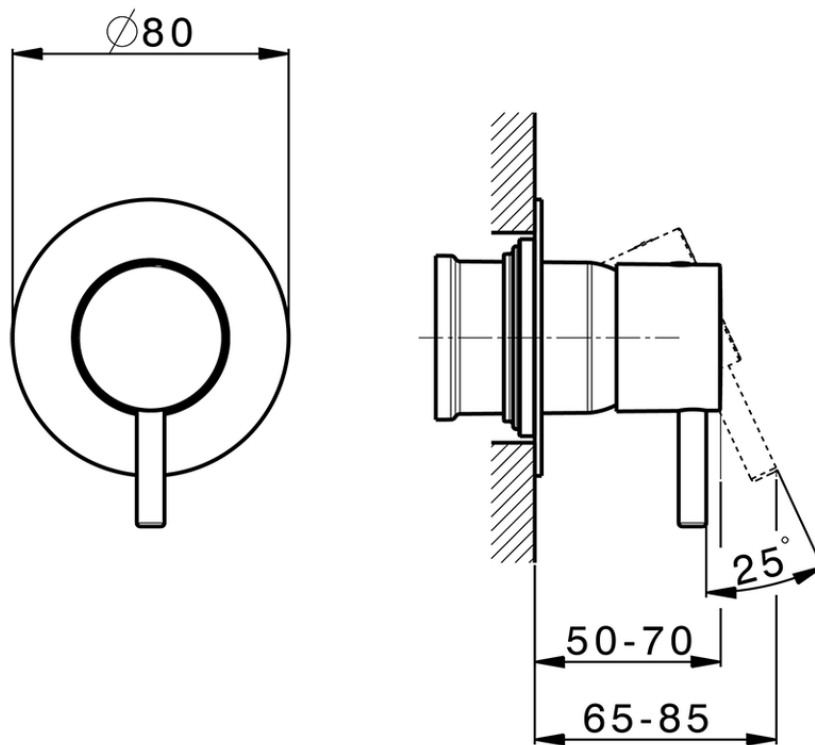

Exposed part for concealed S.L. shower valve NUOVA LESS_LN003000C

LN003000C

<https://en.cisal.it/exposed-part-for-concealed-s-l-shower-valve-nuova-less-ln003000c>

Piastra/Plate/Plaque/Platte/Placa

2-3mm: XX 27-47 YY 54-74

10mm: XX 16-40 YY 43-68

ZA005301

<https://en.cisal.it/concealed-single-lever-shower-mixer-concealed-za005301>

Piastra/Plate/Plaque/Platte/Placa

2-3mm: XX 27-47 YY 54-74

10mm: XX 16-40 YY 43-68

ZA005300

<https://en.cisal.it/concealed-single-lever-shower-mixer-concealed-za005300>