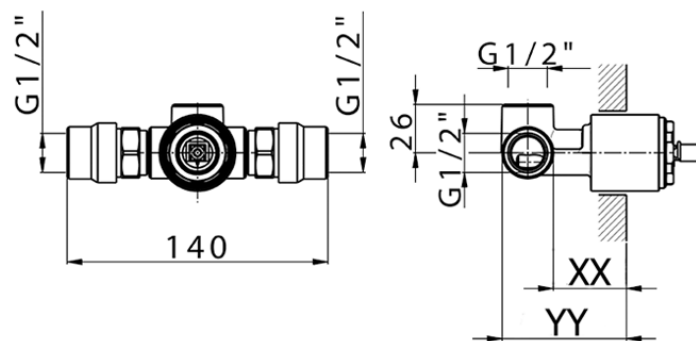

Exposed part for concealed S.L. shower valve NUOVA LESS_LN003000C

LN003000C

<https://en.cisal.it/exposed-part-for-concealed-s-l-shower-valve-nuova-less-ln003000c>

Piastra/Plate/Plaque/Platte/Placa

2-3mm: XX 27-47 YY 54-74

10mm: XX 16-40 YY 43-68

ZA005301

<https://en.cisal.it/concealed-single-lever-shower-mixer-concealed-za005301>

Piastra/Plate/Plaque/Platte/Placa

2-3mm: XX 27-47 YY 54-74

10mm: XX 16-40 YY 43-68

ZA005300

<https://en.cisal.it/concealed-single-lever-shower-mixer-concealed-za005300>