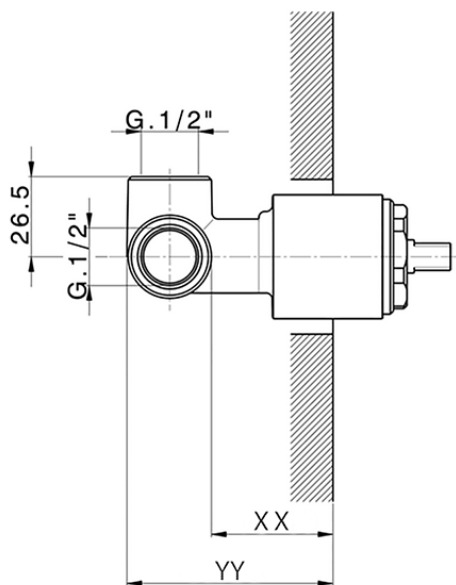

## Exposed part for concealed S.L. shower valve NUOVA LESS\_LN003000C

LN003000C

<https://en.cisal.it/exposed-part-for-concealed-s-l-shower-valve-nuova-less-ln003000c>

Piastra/Plate/Plaque/Platte/Placa

2-3mm: XX 27-47 YY 54-74

10mm: XX 16-40 YY 43-68

ZA005301

<https://en.cisal.it/concealed-single-lever-shower-mixer-concealed-za005301>

Piastra/Plate/Plaque/Platte/Placa

2-3mm: XX 27-47 YY 54-74

10mm: XX 16-40 YY 43-68

ZA005300

<https://en.cisal.it/concealed-single-lever-shower-mixer-concealed-za005300>