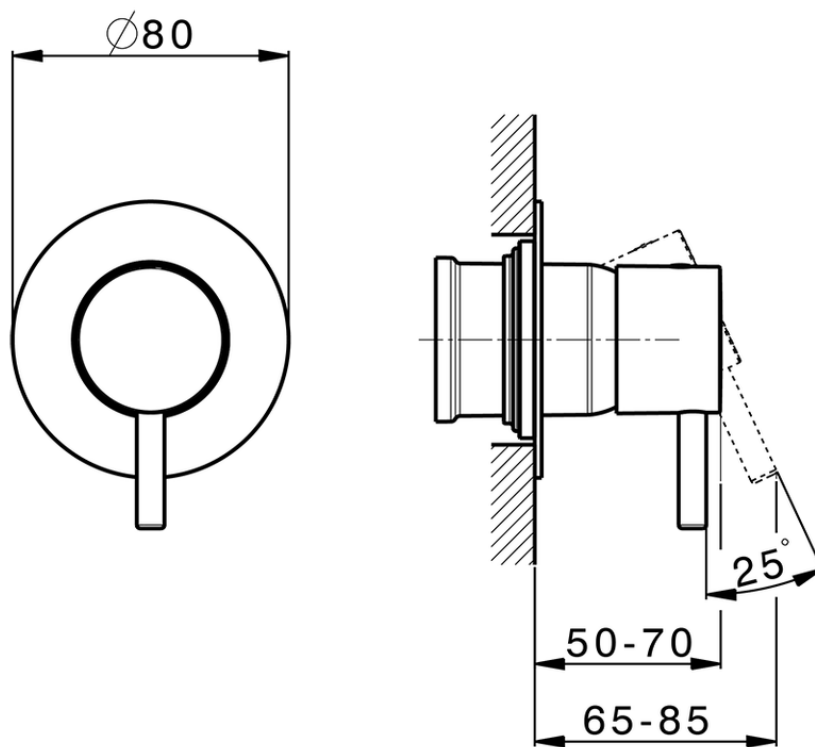

## Exposed part for concealed S.L. shower valve NUOVA LESS\_LN003000C

LN003000C

<https://en.cisal.it/exposed-part-for-concealed-s-l-shower-valve-nuova-less-ln003000c>

Piastra/Plate/Plaque/Platte/Placa

2-3mm: XX 27-47 YY 54-74

10mm: XX 16-40 YY 43-68

ZA005301

<https://en.cisal.it/concealed-single-lever-shower-mixer-concealed-za005301>

Piastra/Plate/Plaque/Platte/Placa

2-3mm: XX 27-47 YY 54-74

10mm: XX 16-40 YY 43-68

ZA005300

<https://en.cisal.it/concealed-single-lever-shower-mixer-concealed-za005300>