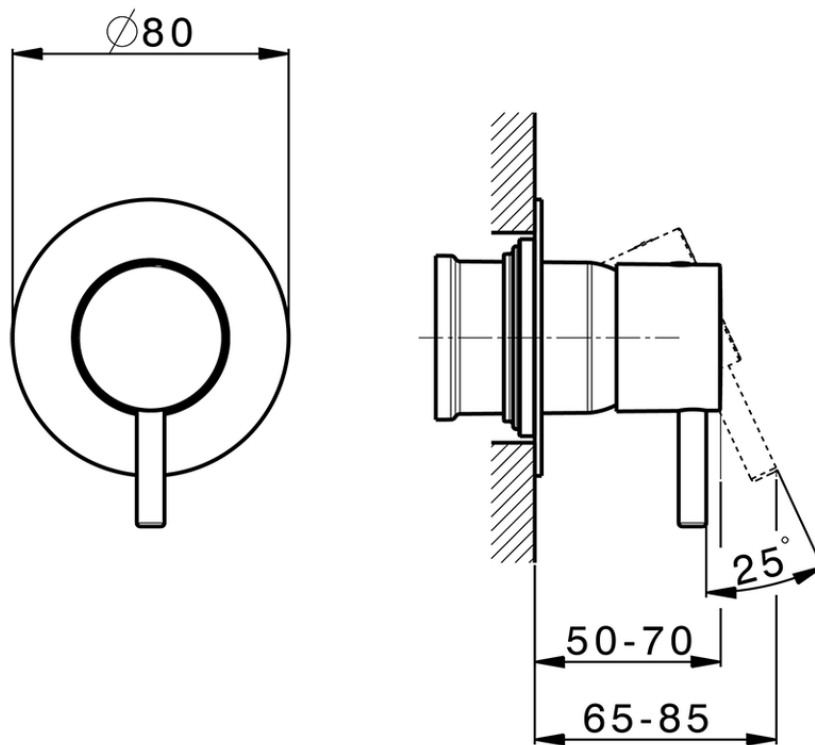

## Exposed part for concealed S.L. shower valve NUOVA LESS\_LN003000C

LN003000C

<https://en.cisal.it/exposed-part-for-concealed-s-l-shower-valve-nuova-less-ln003000c>

Piastra/Plate/Plaque/Platte/Placa

2-3mm: XX 27-47 YY 54-74

10mm: XX 16-40 YY 43-68

ZA005301

<https://en.cisal.it/concealed-single-lever-shower-mixer-concealed-za005301>

Piastra/Plate/Plaque/Platte/Placa

2-3mm: XX 27-47 YY 54-74

10mm: XX 16-40 YY 43-68

ZA005300

<https://en.cisal.it/concealed-single-lever-shower-mixer-concealed-za005300>