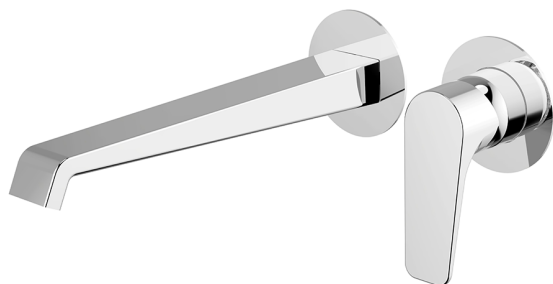

Exposed part for single lever washbasin valve ROCK&ROLL_RL005511

MODEL **RL005511**

Exposed part for single lever washbasin valve, without concealed part, spout L.250 mm, for item Easy-Box ZA002450-ZA025510

AVAILABLE FINISHINGS

-  **21** 21 Chrome
-  **2F** 2F Brushed Nickel
-  **40** 40 Matt Black

CHARACTERISTICS

Installation **Concealed**
 Required concealed parts **ZA002450**

Exposed part for single lever washbasin valve ROCK&ROLL_RL005511

RL005511

<https://en.cisal.it/exposed-part-for-single-lever-washbasin-valve-rockroll-rl005511>

2026-04-07