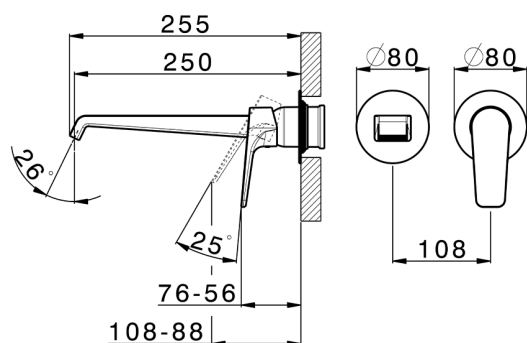

Exposed part for single lever washbasin valve ROCK&ROLL_RL005511

MODEL **RL005511**

Exposed part for single lever washbasin valve, without concealed part, spout L.250 mm, for item Easy-Box ZA002450-ZA025510

AVAILABLE FINISHINGS

-  **21** 21 Chrome
-  **2F** 2F Brushed Nickel
-  **40** 40 Matt Black

CHARACTERISTICS

Installation **Concealed**
 Required concealed parts **ZA002450**

Exposed part for single lever washbasin valve ROCK&ROLL_RL005511

RL005511

<https://en.cisal.it/exposed-part-for-single-lever-washbasin-valve-rockroll-rl005511>

2026-06-06