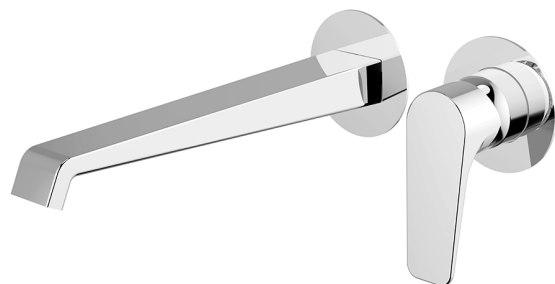

Exposed part for single lever washbasin valve ROCK&ROLL_RL005511

MODEL **RL005511**

Exposed part for single lever washbasin valve, without concealed part, spout L.250 mm, for item Easy-Box ZA002450-ZA025510

AVAILABLE FINISHINGS

-  **21** 21 Chrome
-  **2F** 2F Brushed Nickel
-  **40** 40 Matt Black

CHARACTERISTICS

Installation **Concealed**
 Required concealed parts **ZA002450**

Exposed part for single lever washbasin valve ROCK&ROLL_RL005511

RL005511

<https://en.cisal.it/exposed-part-for-single-lever-washbasin-valve-rockroll-rl005511>

2026-06-06