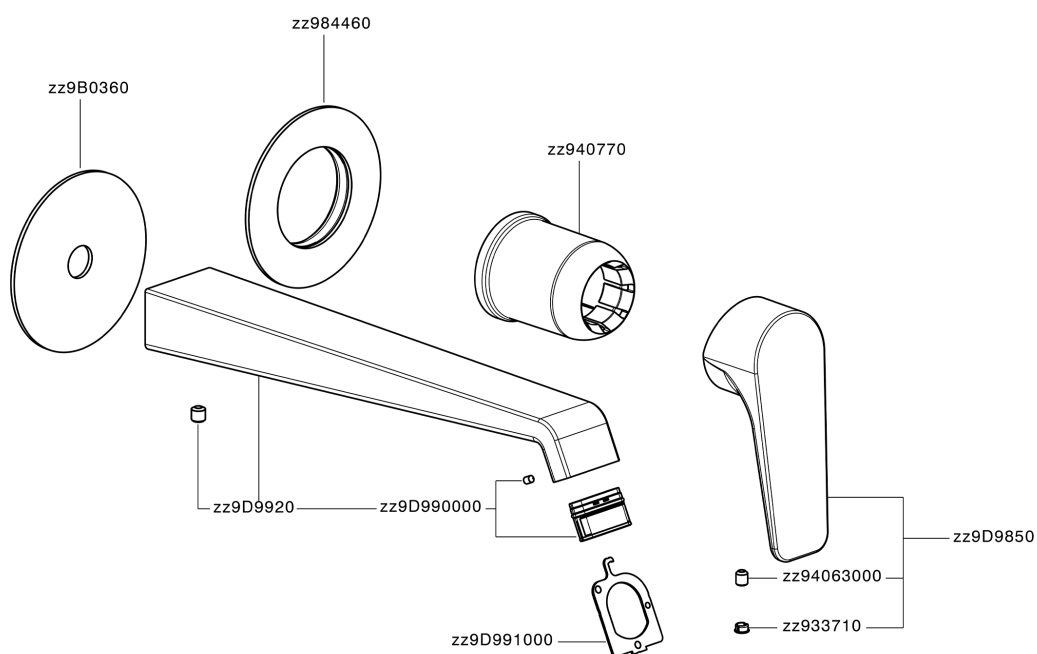

## Exposed part for single lever washbasin valve ROCK&ROLL\_RL005511

MODEL **RL005511**

Exposed part for single lever washbasin valve, without concealed part, spout L.250 mm, for item Easy-Box ZA002450-ZA025510

### CHARACTERISTICS

Installation **Concealed**  
 Required concealed parts **ZA002450**

## Exposed part for single lever washbasin valve ROCK&ROLL\_RL005511

RL005511

<https://en.cisal.it/exposed-part-for-single-lever-washbasin-valve-rockroll-rl005511>

2026-06-26