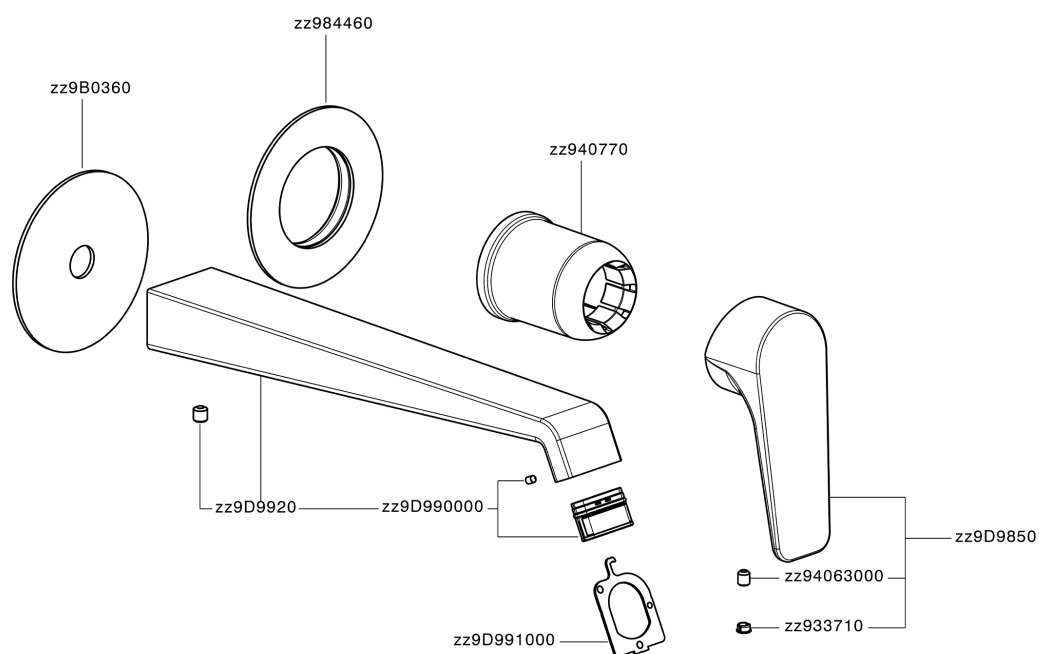

## Exposed part for single lever washbasin valve ROCK&ROLL\_RL005511

MODEL **RL005511**

Exposed part for single lever washbasin valve, without concealed part, spout L.250 mm, for item Easy-Box ZA002450-ZA025510

### CHARACTERISTICS

Installation **Concealed**  
 Required concealed parts **ZA002450**

## Exposed part for single lever washbasin valve ROCK&ROLL\_RL005511

RL005511

<https://en.cisal.it/exposed-part-for-single-lever-washbasin-valve-rockroll-rl005511>

2026-05-17