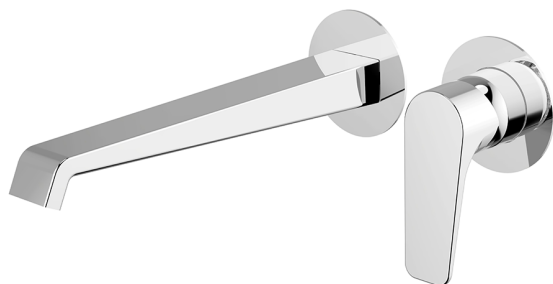

## Exposed part for single lever washbasin valve ROCK&ROLL\_RL005511

MODEL **RL005511**

Exposed part for single lever washbasin valve, without concealed part, spout L.250 mm, for item Easy-Box ZA002450-ZA025510

### AVAILABLE FINISHINGS

-  **21** 21 Chrome
-  **2F** 2F Brushed Nickel
-  **40** 40 Matt Black

## Exposed part for single lever washbasin valve ROCK&ROLL\_RL005511

RL005511

<https://en.cisal.it/exposed-part-for-single-lever-washbasin-valve-rockroll-rl005511>

2026-05-17