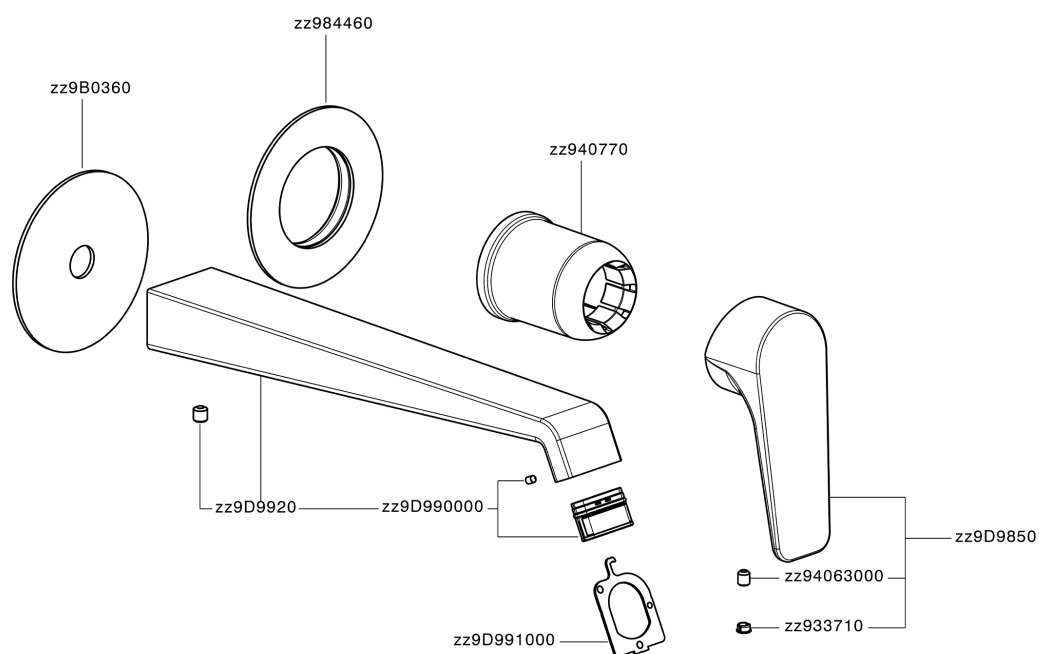

Exposed part for single lever washbasin valve ROCK&ROLL_RL005511

RL005511

<https://en.cisal.it/exposed-part-for-single-lever-washbasin-valve-rockroll-rl005511>

2026-05-17