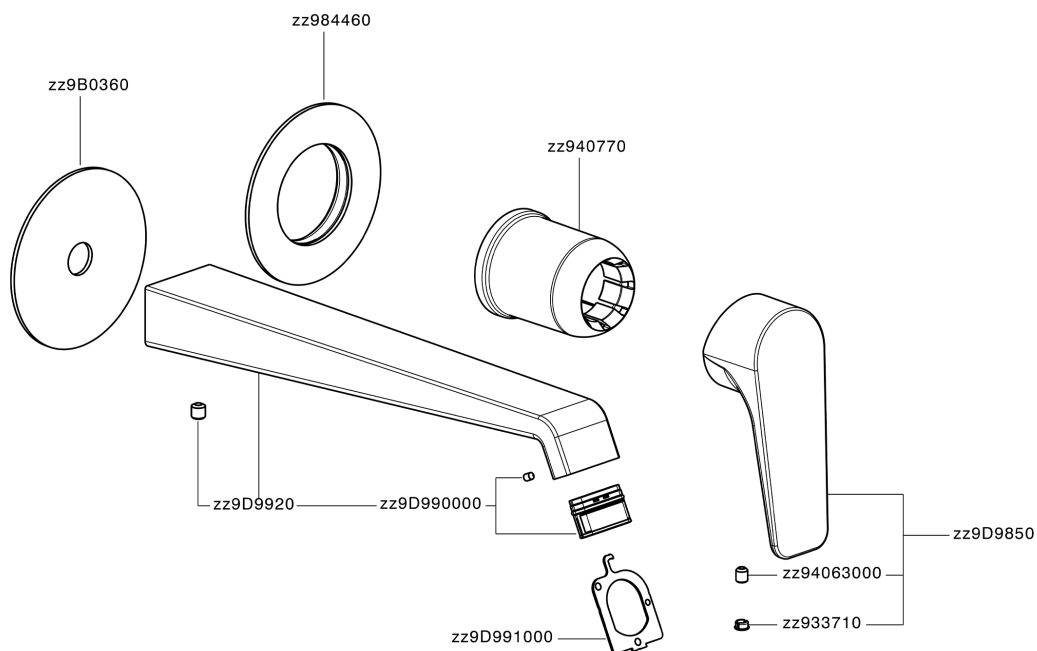

Exposed part for single lever washbasin valve ROCK&ROLL_RL005511

MODEL **RL005511**

Exposed part for single lever washbasin valve, without concealed part, spout L.250 mm, for item Easy-Box ZA002450-ZA025510

AVAILABLE FINISHINGS

-  **21** 21 Chrome
-  **2F** 2F Brushed Nickel
-  **40** 40 Matt Black

CHARACTERISTICS

Installation **Concealed**
 Required concealed parts **ZA002450**

Exposed part for single lever washbasin valve ROCK&ROLL_RL005511

RL005511

<https://en.cisal.it/exposed-part-for-single-lever-washbasin-valve-rockroll-rl005511>

2026-06-06