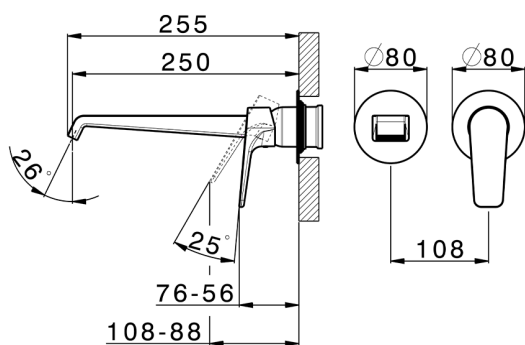

CHARACTERISTICS

Installation **Concealed**
Required concealed parts **ZA002450**