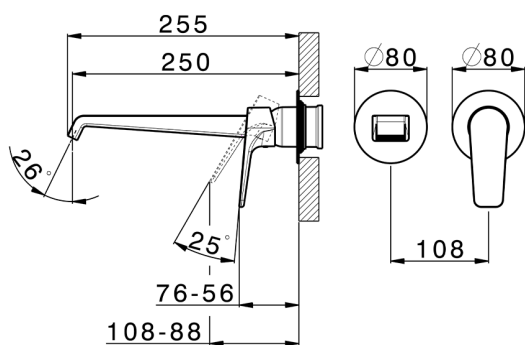

Exposed part for single lever washbasin valve ROCK&ROLL_RL005511

MODEL **RL005511**

Exposed part for single lever washbasin valve, without concealed part, spout L.250 mm, for item Easy-Box ZA002450-ZA025510

AVAILABLE FINISHINGS

-  **21** 21 Chrome
-  **2F** 2F Brushed Nickel
-  **40** 40 Matt Black

CHARACTERISTICS

Installation **Concealed**
 Required concealed parts **ZA002450**

Exposed part for single lever washbasin valve ROCK&ROLL_RL005511

RL005511

<https://en.cisal.it/exposed-part-for-single-lever-washbasin-valve-rockroll-rl005511>

2026-04-07