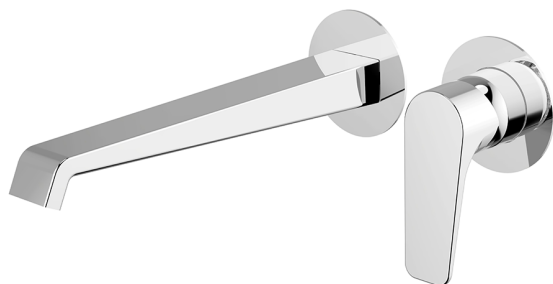

## Exposed part for single lever washbasin valve ROCK&ROLL\_RL005511

MODEL **RL005511**

Exposed part for single lever washbasin valve, without concealed part, spout L.250 mm, for item Easy-Box ZA002450-ZA025510

### AVAILABLE FINISHINGS

-  **21** 21 Chrome
-  **2F** 2F Brushed Nickel
-  **40** 40 Matt Black

## Exposed part for single lever washbasin valve ROCK&ROLL\_RL005511

RL005511

<https://en.cisal.it/exposed-part-for-single-lever-washbasin-valve-rockroll-rl005511>

2026-06-26