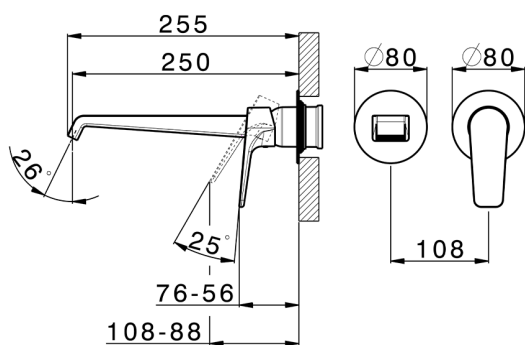

## Exposed part for single lever washbasin valve ROCK&ROLL\_RL005511

MODEL **RL005511**

Exposed part for single lever washbasin valve, without concealed part, spout L.250 mm, for item Easy-Box ZA002450-ZA025510

## Exposed part for single lever washbasin valve ROCK&ROLL\_RL005511

RL005511

<https://en.cisal.it/exposed-part-for-single-lever-washbasin-valve-rockroll-rl005511>

2026-06-26