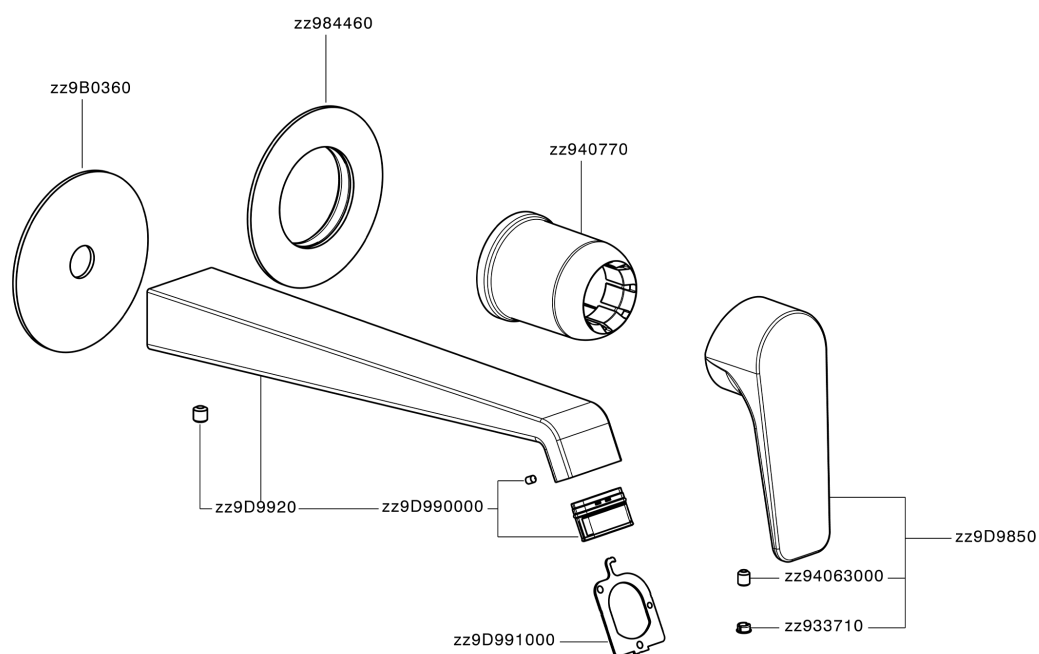

Exposed part for single lever washbasin valve ROCK&ROLL_RL005511

RL005511

<https://en.cisal.it/exposed-part-for-single-lever-washbasin-valve-rockroll-rl005511>

2026-06-26