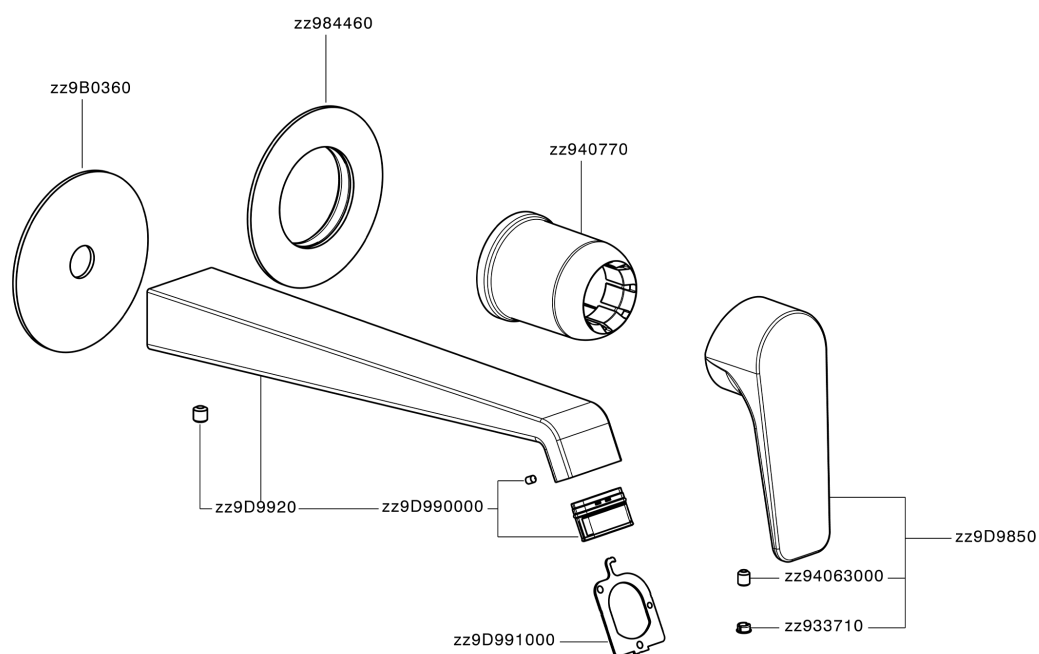

Exposed part for single lever washbasin valve ROCK&ROLL_RL005511

RL005511

<https://en.cisal.it/exposed-part-for-single-lever-washbasin-valve-rockroll-rl005511>

2026-06-06