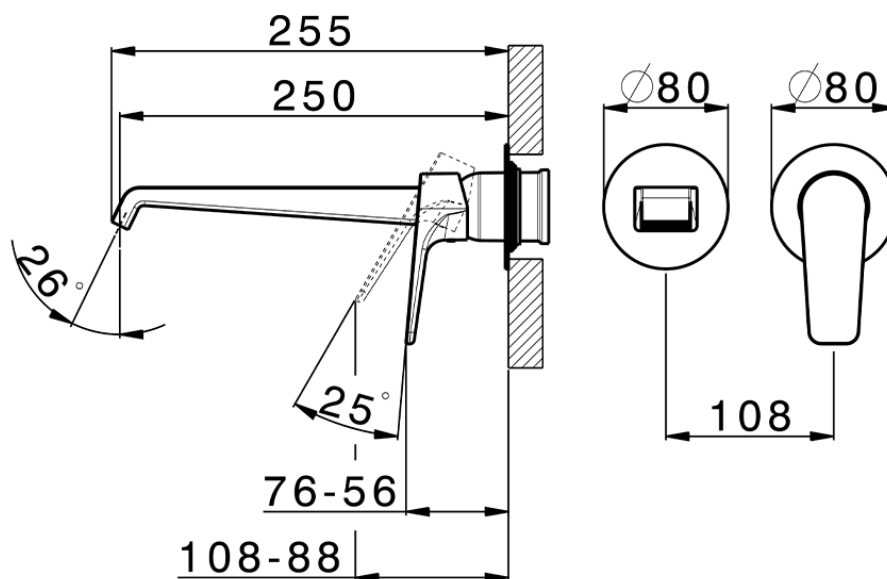

Exposed part for single lever washbasin valve ROCK&ROLL_RL005511

RL005511

<https://en.cisal.it/exposed-part-for-single-lever-washbasin-valve-rockroll-rl005511>

2026-04-26