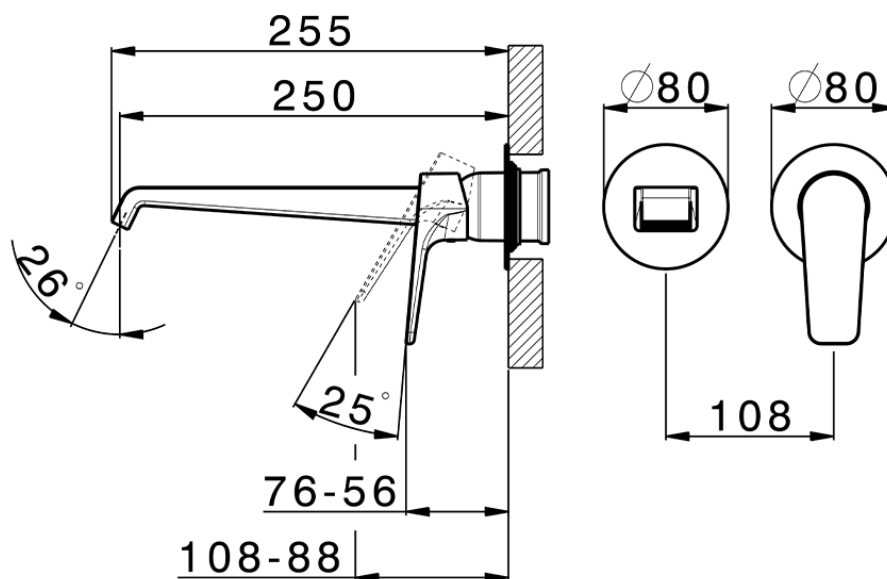

Exposed part for single lever washbasin valve ROCK&ROLL_RL005511

RL005511

<https://en.cisal.it/exposed-part-for-single-lever-washbasin-valve-rockroll-rl005511>

2026-04-05