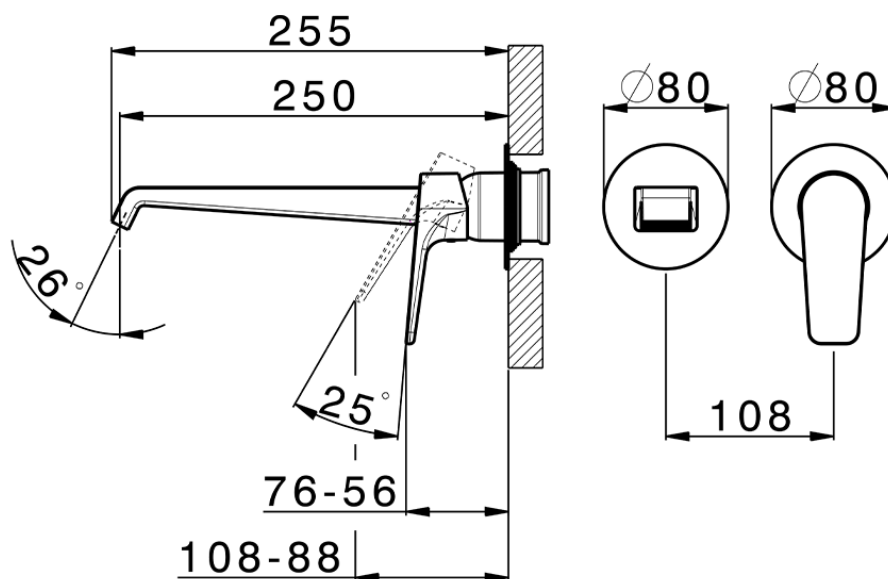

Exposed part for single lever washbasin valve ROCK&ROLL_RL005511

RL005511

<https://en.cisal.it/exposed-part-for-single-lever-washbasin-valve-rockroll-rl005511>

2026-05-17