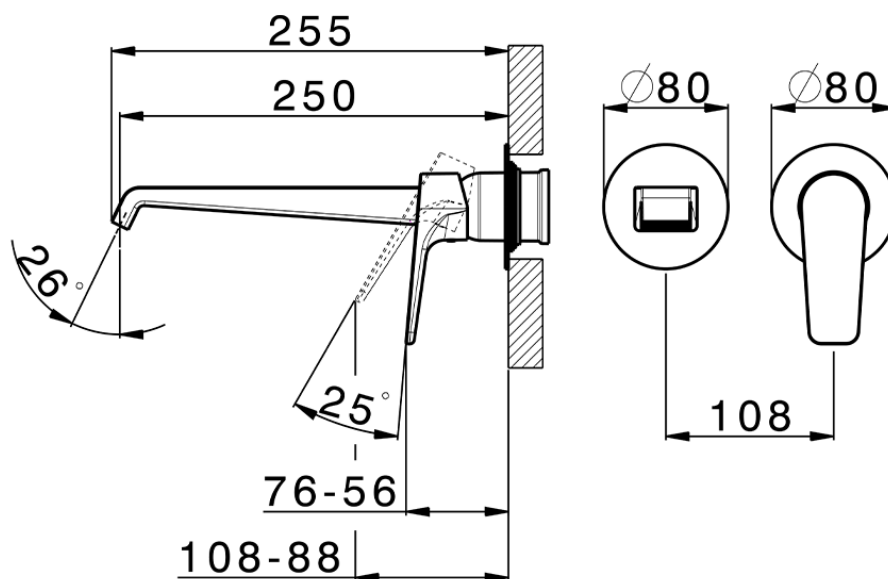

Exposed part for single lever washbasin valve ROCK&ROLL_RL005511

RL005511

<https://en.cisal.it/exposed-part-for-single-lever-washbasin-valve-rockroll-rl005511>

2026-06-14