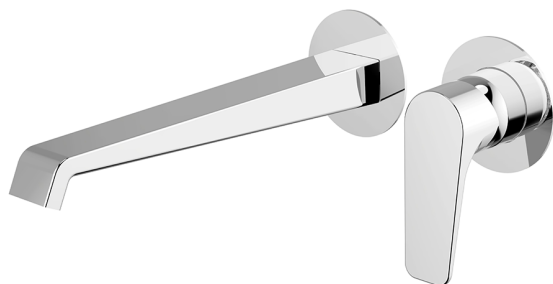

## Exposed part for single lever washbasin valve ROCK&ROLL\_RL005511

MODEL **RL005511**

Exposed part for single lever washbasin valve, without concealed part, spout L.250 mm, for item Easy-Box ZA002450-ZA025510

### AVAILABLE FINISHINGS

-  **21** 21 Chrome
-  **2F** 2F Brushed Nickel
-  **40** 40 Matt Black

## Exposed part for single lever washbasin valve ROCK&ROLL\_RL005511

RL005511

<https://en.cisal.it/exposed-part-for-single-lever-washbasin-valve-rockroll-rl005511>

2026-04-06