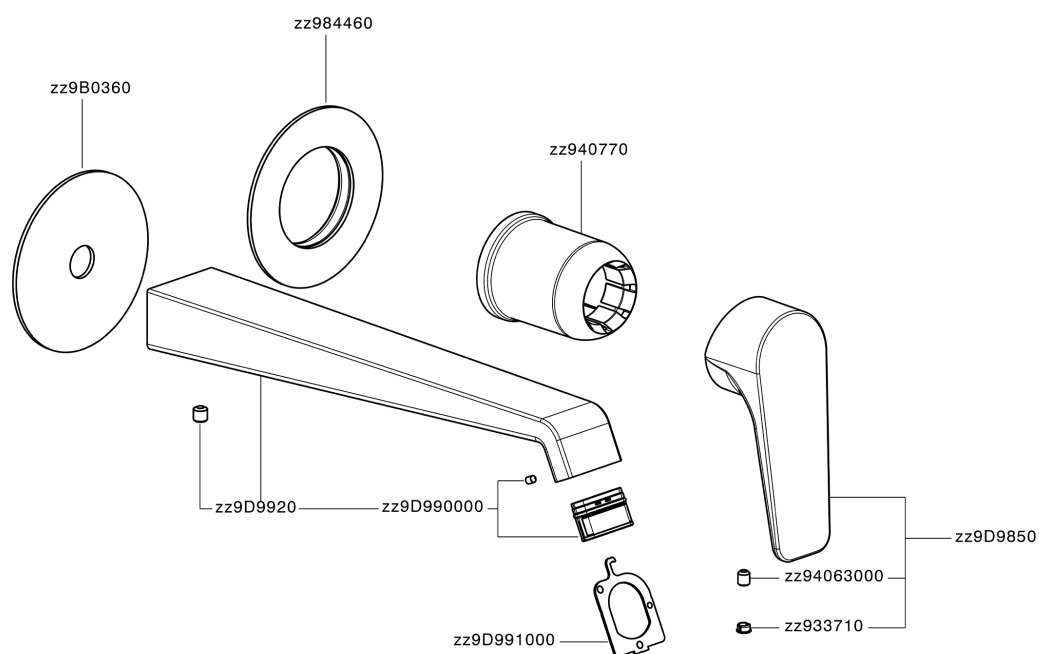

## Exposed part for single lever washbasin valve ROCK&ROLL\_RL005511

MODEL **RL005511**

Exposed part for single lever washbasin valve, without concealed part, spout L.250 mm, for item Easy-Box ZA002450-ZA025510

### CHARACTERISTICS

Installation **Concealed**  
 Required concealed parts **ZA002450**

## Exposed part for single lever washbasin valve ROCK&ROLL\_RL005511

RL005511

<https://en.cisal.it/exposed-part-for-single-lever-washbasin-valve-rockroll-rl005511>

2026-04-06