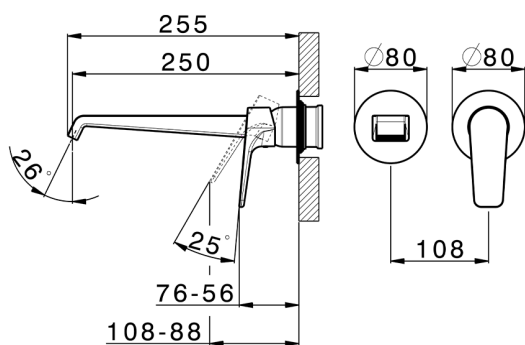

Exposed part for single lever washbasin valve ROCK&ROLL_RL005511

MODEL **RL005511**

Exposed part for single lever washbasin valve, without concealed part, spout L.250 mm, for item Easy-Box ZA002450-ZA025510

AVAILABLE FINISHINGS

-  **21** 21 Chrome
-  **2F** 2F Brushed Nickel
-  **40** 40 Matt Black

CHARACTERISTICS

Installation **Concealed**
 Required concealed parts **ZA002450**

Exposed part for single lever washbasin valve ROCK&ROLL_RL005511

RL005511

<https://en.cisal.it/exposed-part-for-single-lever-washbasin-valve-rockroll-rl005511>

2026-06-13