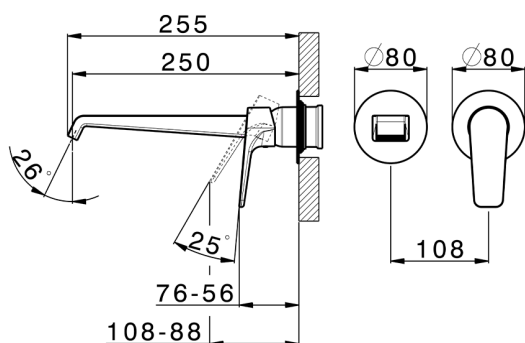

CHARACTERISTICS

Installation **Concealed**
Required concealed parts **ZA002450**