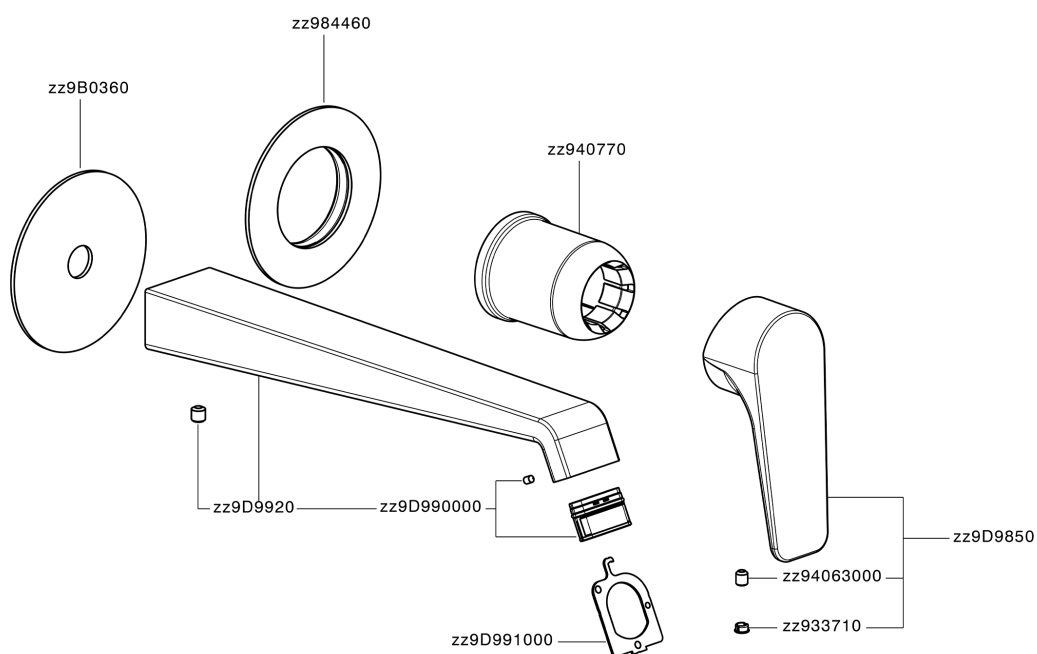

Exposed part for single lever washbasin valve ROCK&ROLL_RL005511

MODEL **RL005511**

Exposed part for single lever washbasin valve, without concealed part, spout L.250 mm, for item Easy-Box ZA002450-ZA025510

AVAILABLE FINISHINGS

-  **21** 21 Chrome
-  **2F** 2F Brushed Nickel
-  **40** 40 Matt Black

CHARACTERISTICS

Installation **Concealed**
 Required concealed parts **ZA002450**

Exposed part for single lever washbasin valve ROCK&ROLL_RL005511

RL005511

<https://en.cisal.it/exposed-part-for-single-lever-washbasin-valve-rockroll-rl005511>

2026-06-13