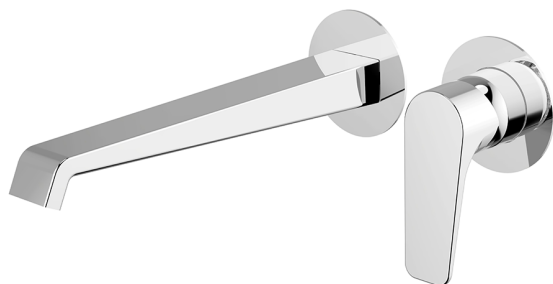

Exposed part for single lever washbasin valve ROCK&ROLL_RL005511

MODEL **RL005511**

Exposed part for single lever washbasin valve, without concealed part, spout L.250 mm, for item Easy-Box ZA002450-ZA025510

AVAILABLE FINISHINGS

-  **21** 21 Chrome
-  **2F** 2F Brushed Nickel
-  **40** 40 Matt Black

CHARACTERISTICS

Installation **Concealed**
 Required concealed parts **ZA002450**

Exposed part for single lever washbasin valve ROCK&ROLL_RL005511

RL005511

<https://en.cisal.it/exposed-part-for-single-lever-washbasin-valve-rockroll-rl005511>

2026-06-13