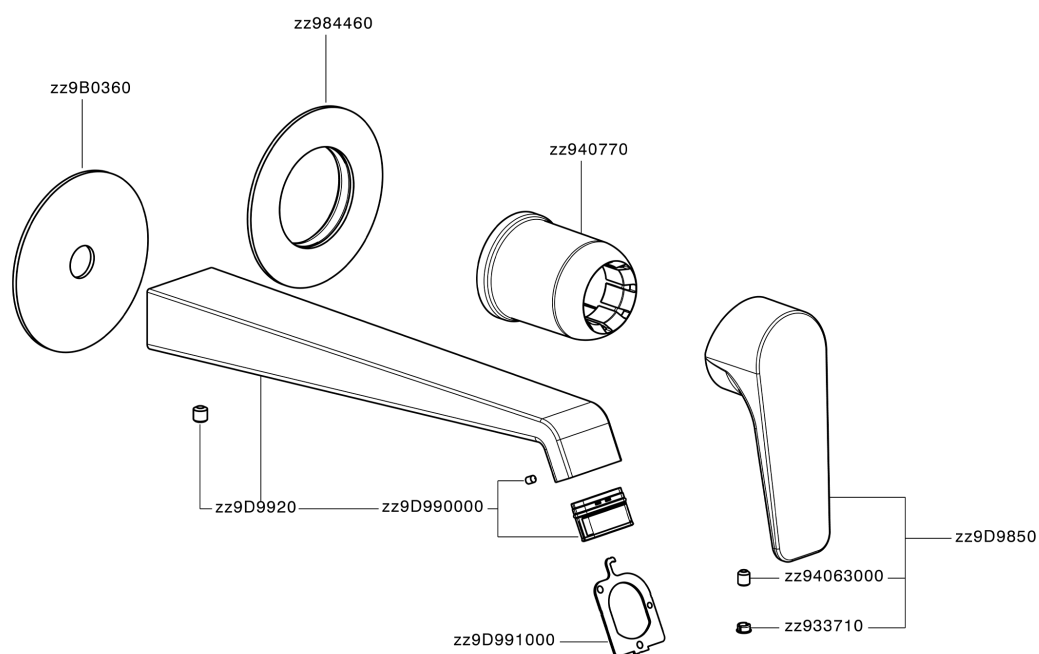

Exposed part for single lever washbasin valve ROCK&ROLL_RL005511

RL005511

<https://en.cisal.it/exposed-part-for-single-lever-washbasin-valve-rockroll-rl005511>

2026-04-06