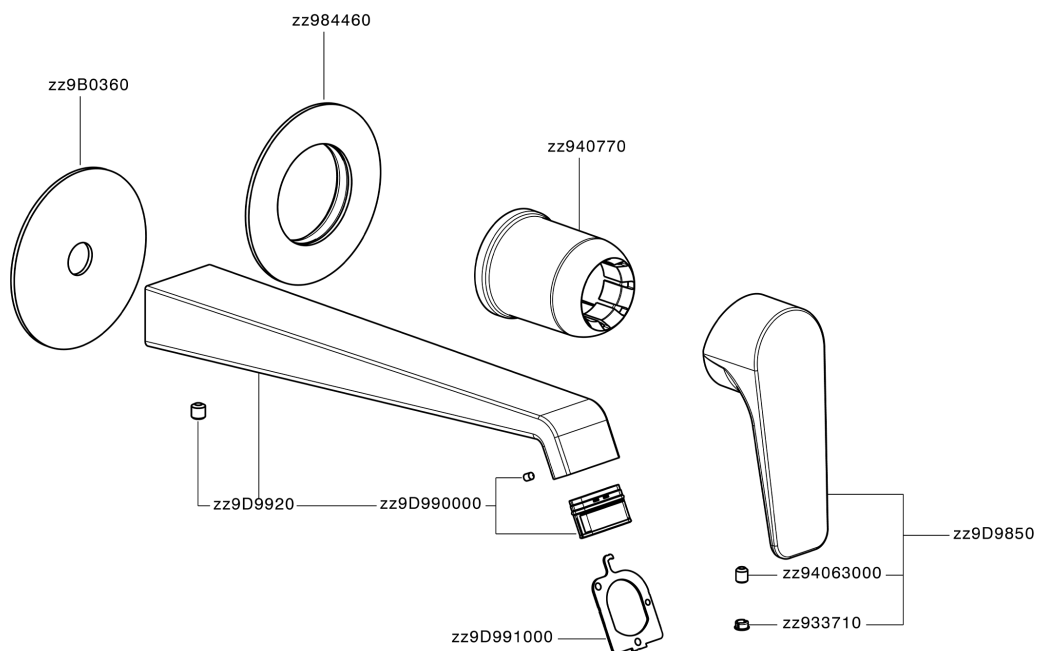

## Exposed part for single lever washbasin valve ROCK&ROLL\_RL005511

RL005511

<https://en.cisal.it/exposed-part-for-single-lever-washbasin-valve-rockroll-rl005511>

2026-04-26