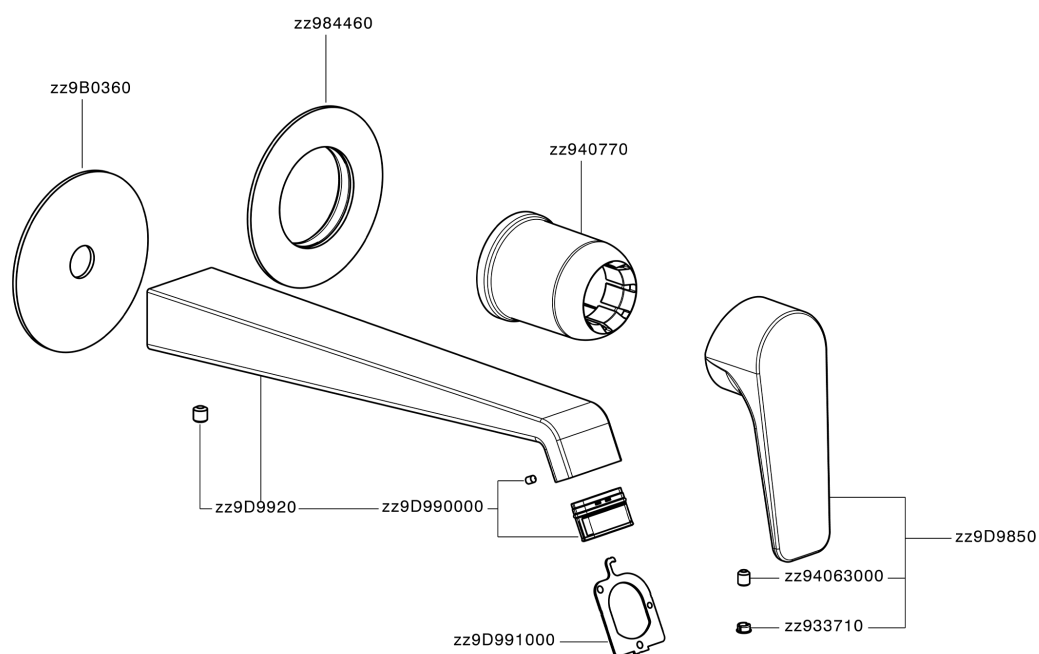

## Exposed part for single lever washbasin valve ROCK&ROLL\_RL005511

RL005511

<https://en.cisal.it/exposed-part-for-single-lever-washbasin-valve-rockroll-rl005511>

2026-06-14