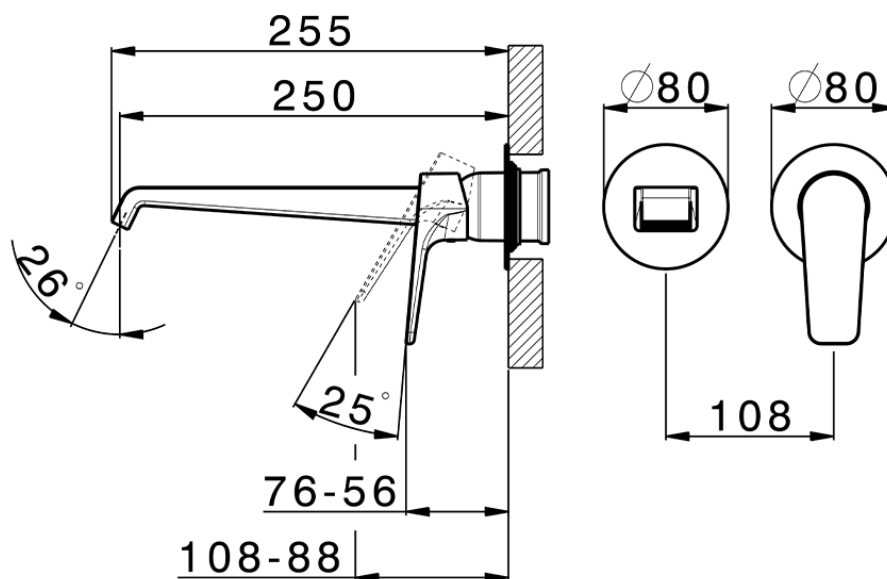

**Exposed part for single lever washbasin valve ROCK&ROLL\_RL005511**

RL005511

<https://en.cisal.it/exposed-part-for-single-lever-washbasin-valve-rockroll-rl005511>

2026-04-06