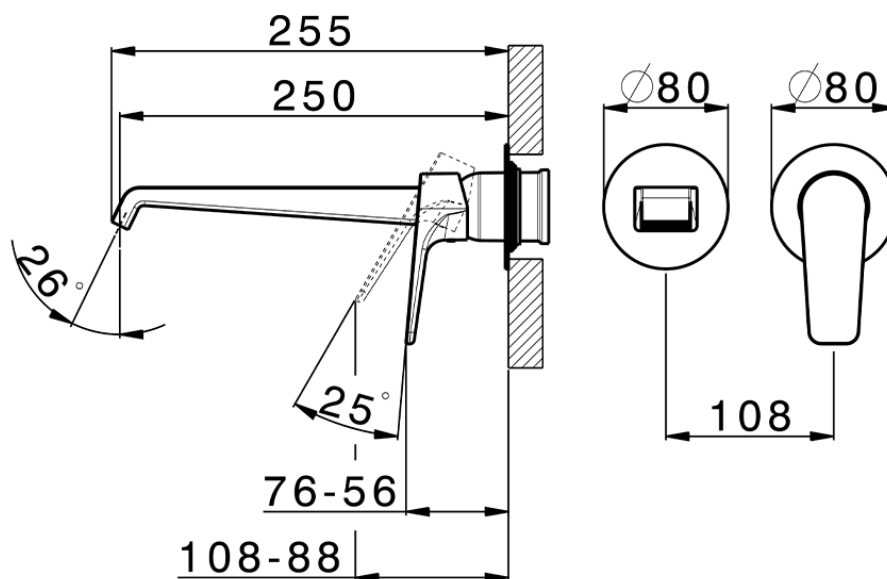

Exposed part for single lever washbasin valve ROCK&ROLL_RL005511

RL005511

<https://en.cisal.it/exposed-part-for-single-lever-washbasin-valve-rockroll-rl005511>

2026-06-14