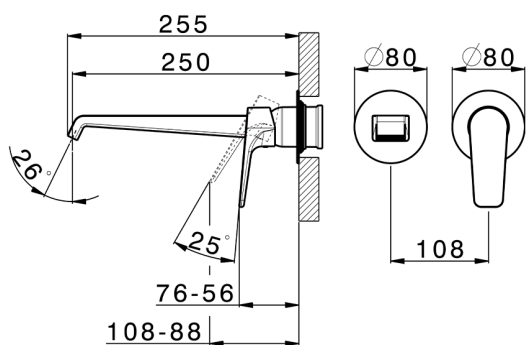

Exposed part for single lever washbasin valve ROCK&ROLL_RL005511

MODEL **RL005511**

Exposed part for single lever washbasin valve, without concealed part, spout L.250 mm, for item Easy-Box ZA002450-ZA025510

AVAILABLE FINISHINGS

-  **21** 21 Chrome
-  **2F** 2F Brushed Nickel
-  **40** 40 Matt Black

CHARACTERISTICS

Installation **Concealed**
 Required concealed parts **ZA002450**

Exposed part for single lever washbasin valve ROCK&ROLL_RL005511

RL005511

<https://en.cisal.it/exposed-part-for-single-lever-washbasin-valve-rockroll-rl005511>

2026-04-26