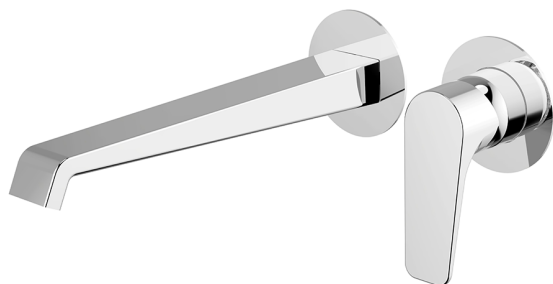

Exposed part for single lever washbasin valve ROCK&ROLL_RL005511

MODEL **RL005511**

Exposed part for single lever washbasin valve, without concealed part, spout L.250 mm, for item Easy-Box ZA002450-ZA025510

AVAILABLE FINISHINGS

-  **21** 21 Chrome
-  **2F** 2F Brushed Nickel
-  **40** 40 Matt Black

CHARACTERISTICS

Installation **Concealed**
 Required concealed parts **ZA002450**

Exposed part for single lever washbasin valve ROCK&ROLL_RL005511

RL005511

<https://en.cisal.it/exposed-part-for-single-lever-washbasin-valve-rockroll-rl005511>

2026-04-26