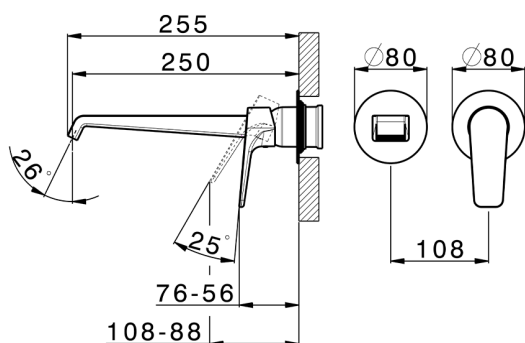

Exposed part for single lever washbasin valve ROCK&ROLL_RL005511

MODEL **RL005511**

Exposed part for single lever washbasin valve, without concealed part, spout L.250 mm, for item Easy-Box ZA002450-ZA025510

AVAILABLE FINISHINGS

-  **21** 21 Chrome
-  **2F** 2F Brushed Nickel
-  **40** 40 Matt Black

CHARACTERISTICS

Installation **Concealed**
 Required concealed parts **ZA002450**

Exposed part for single lever washbasin valve ROCK&ROLL_RL005511

RL005511

<https://en.cisal.it/exposed-part-for-single-lever-washbasin-valve-rockroll-rl005511>

2026-06-14