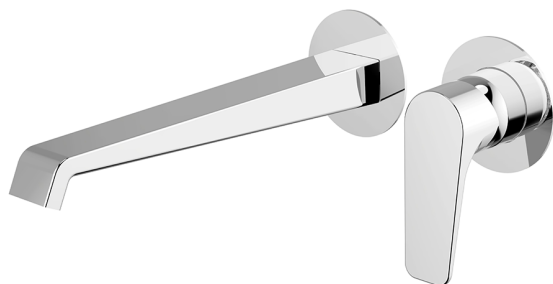

Exposed part for single lever washbasin valve ROCK&ROLL_RL005511

MODEL **RL005511**

Exposed part for single lever washbasin valve, without concealed part, spout L.250 mm, for item Easy-Box ZA002450-ZA025510

AVAILABLE FINISHINGS

-  **21** 21 Chrome
-  **2F** 2F Brushed Nickel
-  **40** 40 Matt Black

CHARACTERISTICS

Installation **Concealed**
 Required concealed parts **ZA002450**

Exposed part for single lever washbasin valve ROCK&ROLL_RL005511

RL005511

<https://en.cisal.it/exposed-part-for-single-lever-washbasin-valve-rockroll-rl005511>

2026-06-14