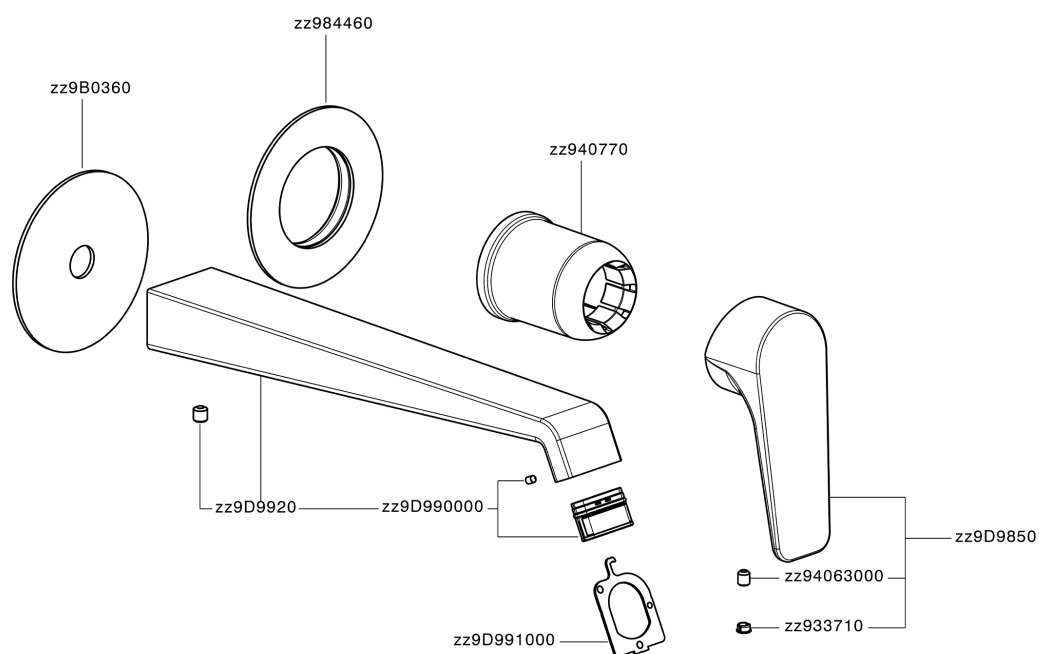

Exposed part for single lever washbasin valve ROCK&ROLL_RL005511

MODEL **RL005511**

Exposed part for single lever washbasin valve, without concealed part, spout L.250 mm, for item Easy-Box ZA002450-ZA025510

AVAILABLE FINISHINGS

-  **21** 21 Chrome
-  **2F** 2F Brushed Nickel
-  **40** 40 Matt Black

CHARACTERISTICS

Installation **Concealed**
 Required concealed parts **ZA002450**

Exposed part for single lever washbasin valve ROCK&ROLL_RL005511

RL005511

<https://en.cisal.it/exposed-part-for-single-lever-washbasin-valve-rockroll-rl005511>

2026-04-26