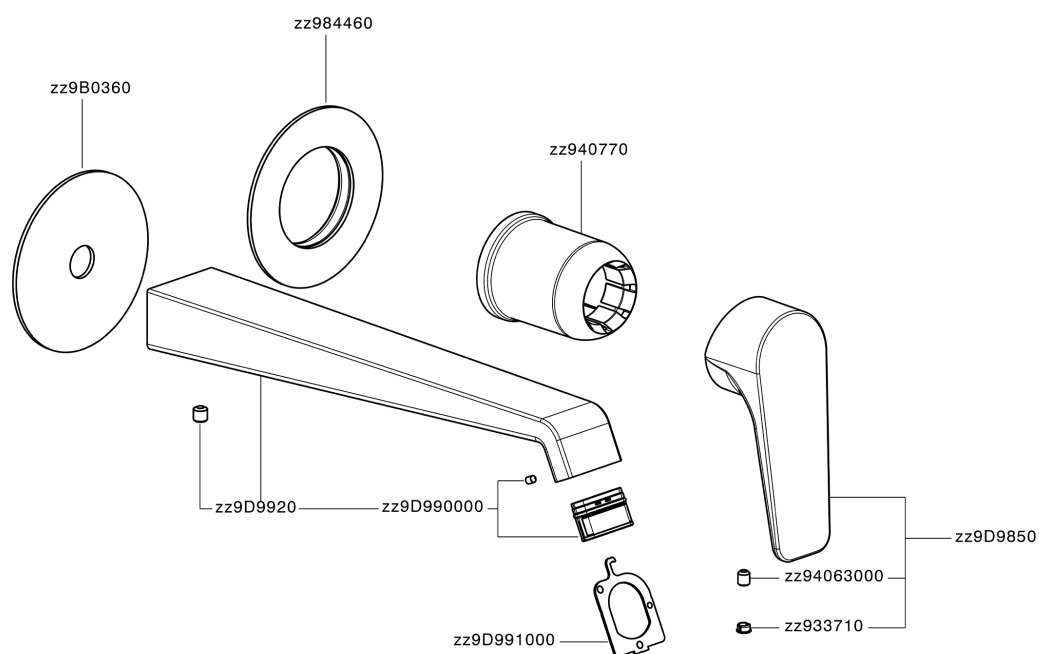

Exposed part for single lever washbasin valve ROCK&ROLL_RL005511

MODEL **RL005511**

Exposed part for single lever washbasin valve, without concealed part, spout L.250 mm, for item Easy-Box ZA002450-ZA025510

AVAILABLE FINISHINGS

-  **21** 21 Chrome
-  **2F** 2F Brushed Nickel
-  **40** 40 Matt Black

CHARACTERISTICS

Installation **Concealed**
 Required concealed parts **ZA002450**

Exposed part for single lever washbasin valve ROCK&ROLL_RL005511

RL005511

<https://en.cisal.it/exposed-part-for-single-lever-washbasin-valve-rockroll-rl005511>

2026-06-14