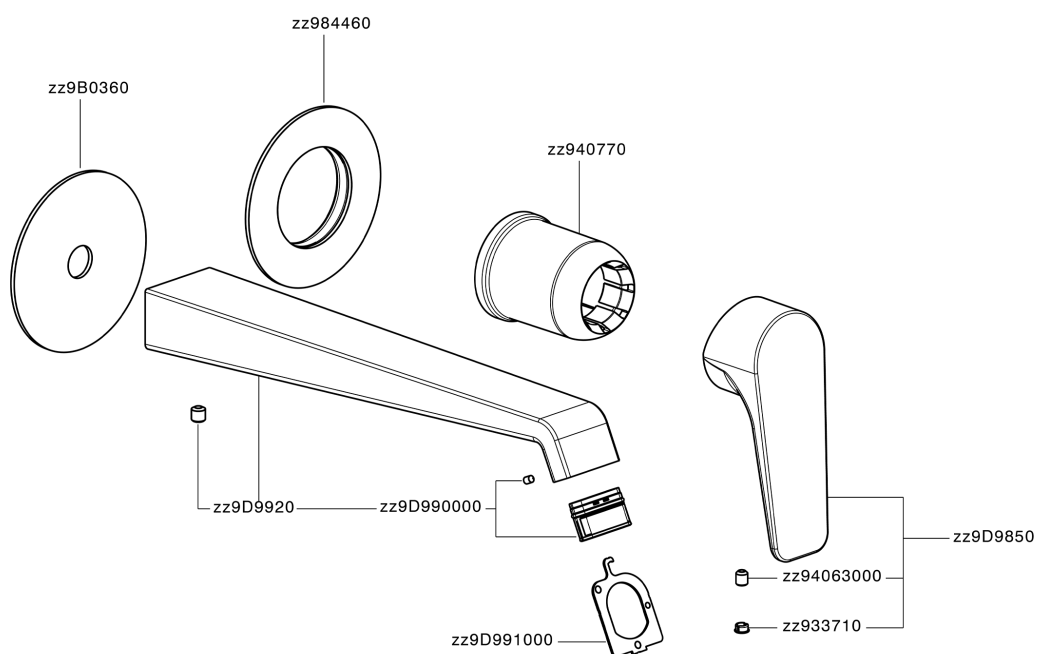

## Exposed part for single lever washbasin valve ROCK&ROLL\_RL005511

RL005511

<https://en.cisal.it/exposed-part-for-single-lever-washbasin-valve-rockroll-rl005511>

2026-04-06