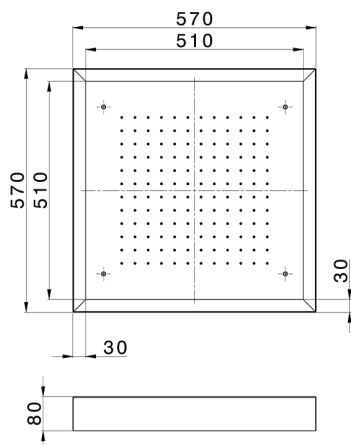

570x570 mm Chromotherapy Ceiling showerhead ZEN SHOWER_ZS0C0130

MODEL **ZS0C0130**

570x570 mm Chromotherapy Ceiling showerhead, with white cover, rain, chromotherapy functions, wireless control, Stainless Steel AISI 304

AVAILABLE FINISHINGS

- **40** 40 Matt Black
- **4Q** 4Q Matt White
- **D1** D1 Brushed Inox
- **D2** D2 Polished Inox

CHARACTERISTICS

2024-12-22