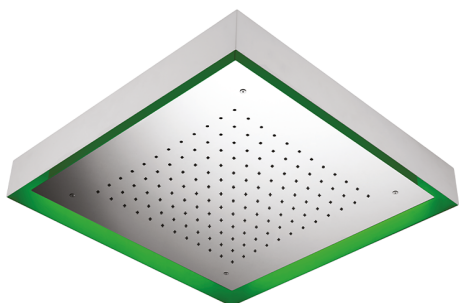

570x570 mm Chromotherapy Ceiling showerhead ZEN SHOWER_ZS0C0130

MODEL **ZS0C0130**

570x570 mm Chromotherapy Ceiling showerhead, with white cover, rain, chromotherapy functions, wireless control, Stainless Steel AISI 304

AVAILABLE FINISHINGS

- **40** 40 Matt Black
- **4Q** 4Q Matt White
- **D1** D1 Brushed Inox
- **D2** D2 Polished Inox

CHARACTERISTICS

2024-12-22