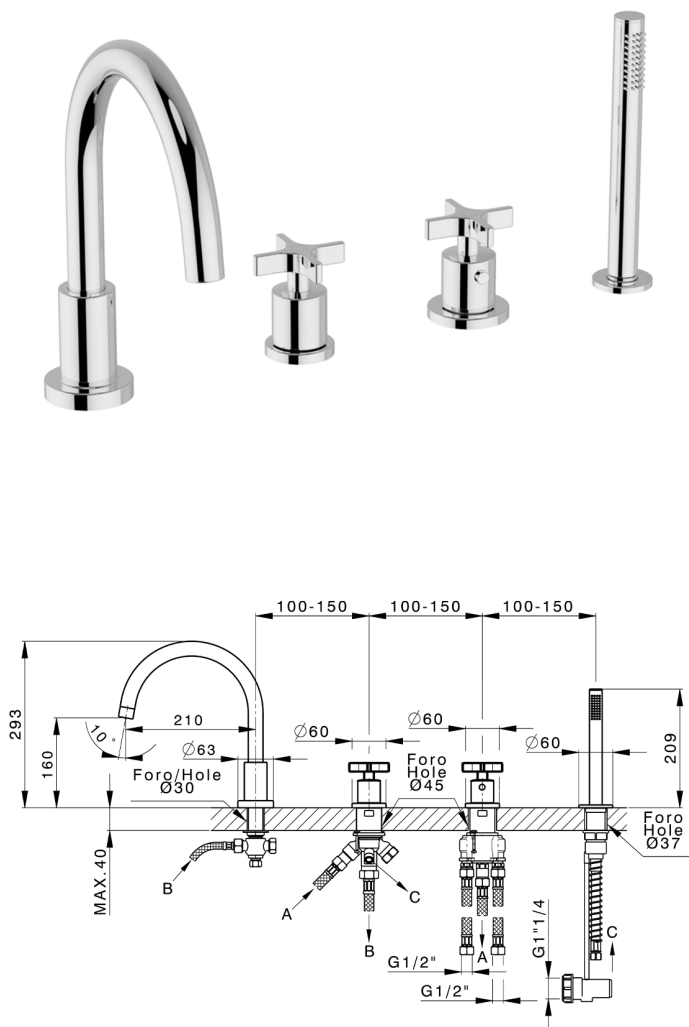

Thermostatic deck-mounted 4-hole mixer GRACE_GST76010

MODEL **GST76010**

Thermostatic deck-mounted 4-hole mixer, 2 outlet diverter, 22,5 mm Brass One Spray handshower, 150 cm pull-out flexible hose

AVAILABLE FINISHINGS

-  **21** 21 Chrome
-  **2F** 2F Brushed Nickel
-  **2W** 2W Brushed Gold
-  **5H** 5H Dark Brass Brushed
-  **5L** 5L Brushed Black Titanium
-  **6T** 6T Chrome/Matt Black

CHARACTERISTICS

Cartridge Spare Parts **24.04A.PP**

8x20 Plus P Thermostatic Valve

2024-10-29