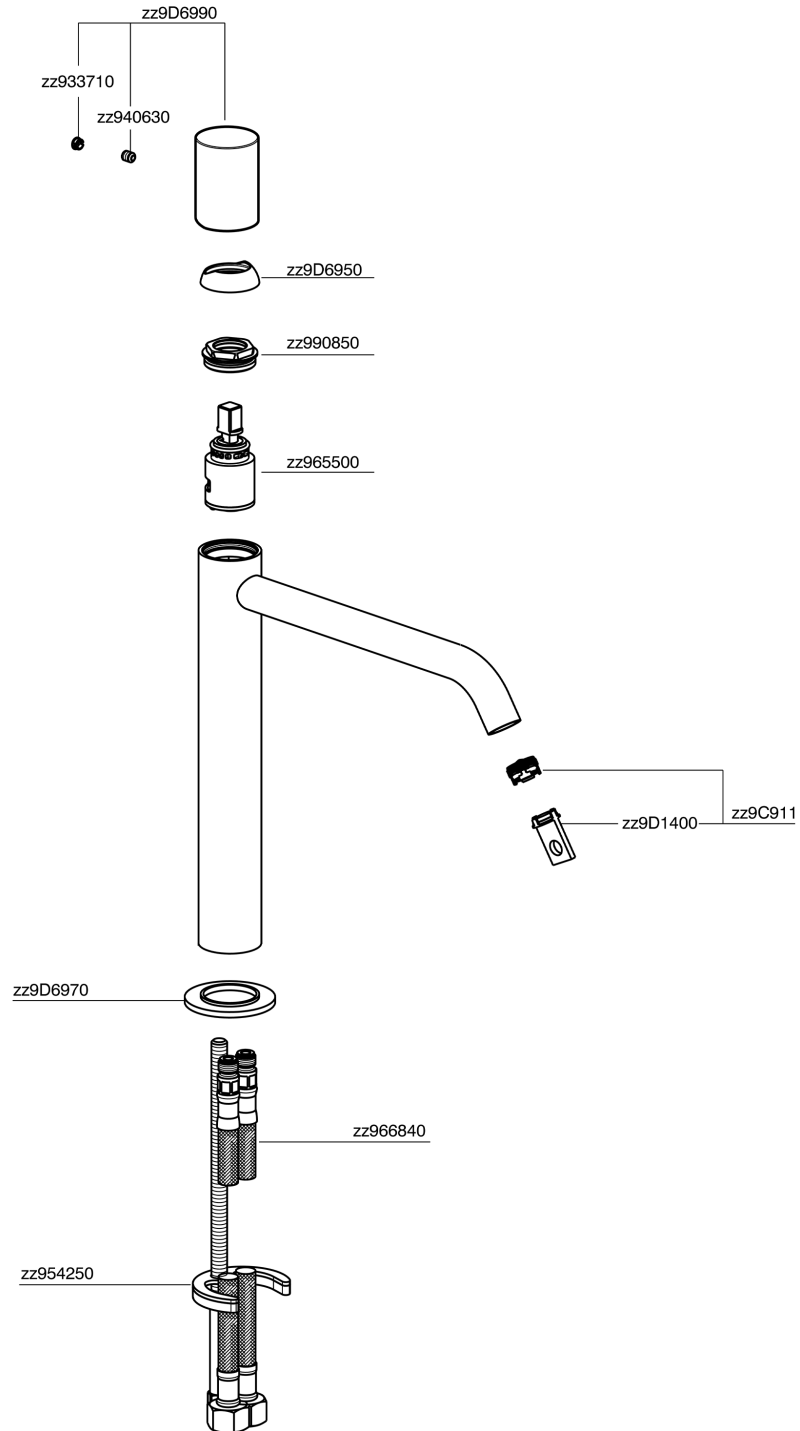

Single lever tall washbasin mixer SMOOTH X32_X3003544

X3003544

<https://en.cisal.it/single-lever-tall-washbasin-mixer-smooth-x32x3003544>

2024-10-18